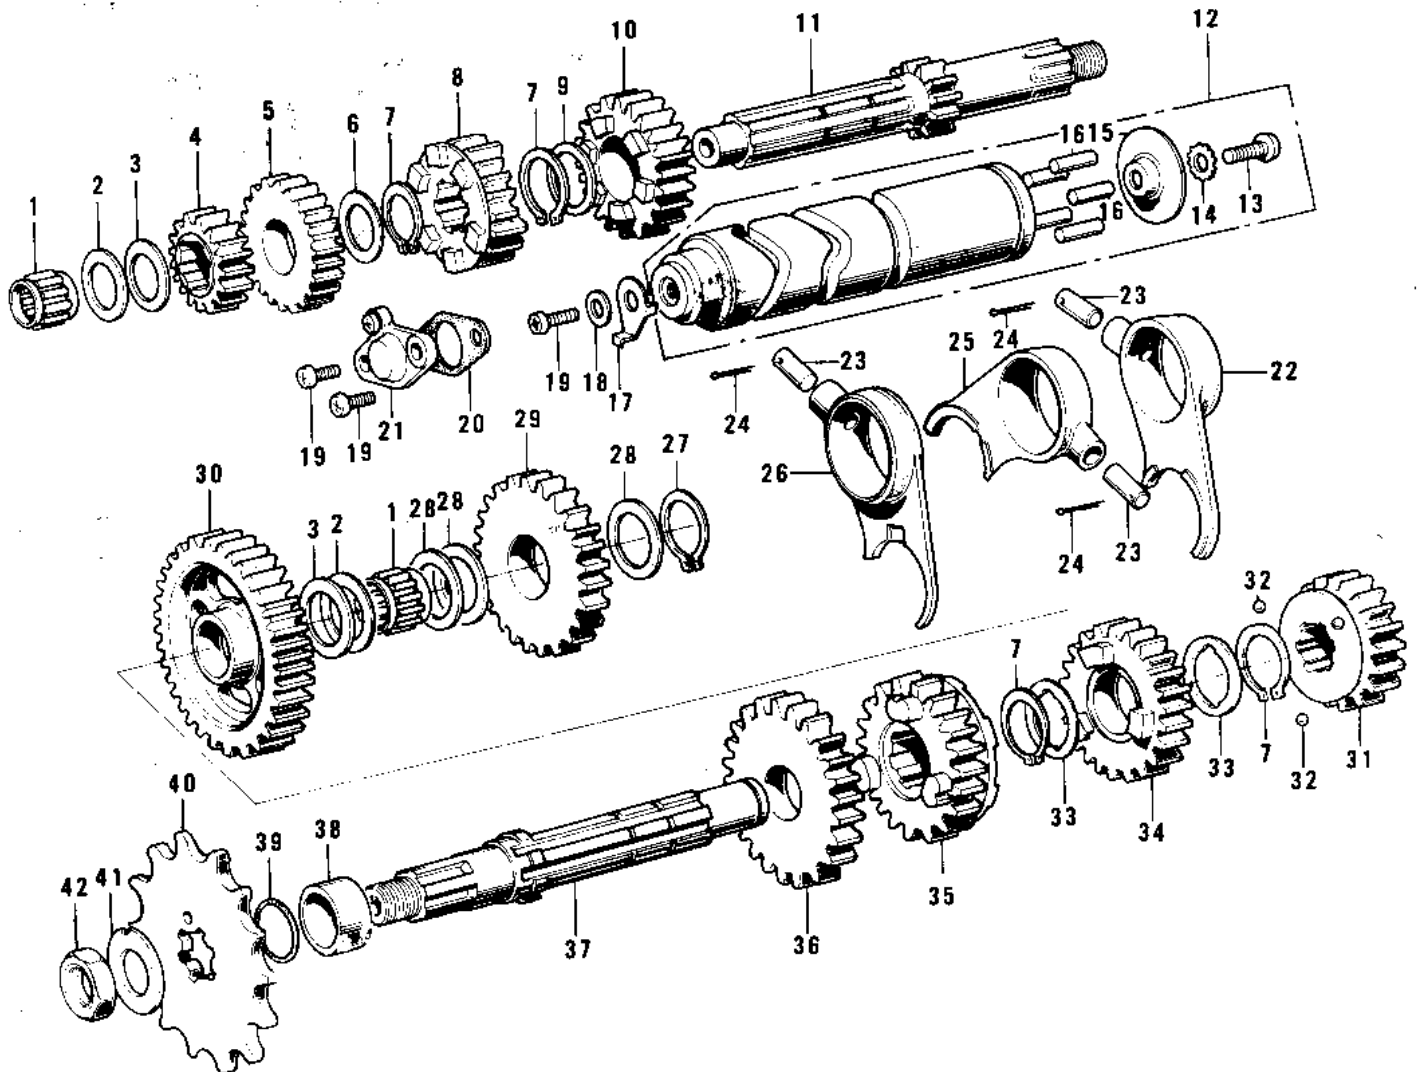

1972 F7-A PARTS DIAGRAM

TRANSMISSION/CHANGE DRUM ('71-'73 F7/F7-

1972 F7-A PARTS LIST

TRANSMISSION/CHANGE DRUM ('71-'73 F7/F7-

ITEM NAME	PART NUMBER	QUANTITY
BEARING-NEEDLE (Ref # 1)	92046-026	
WASHER-THRUST (Ref # 2)	92022-170	
WASHER-THRUST (Ref # 3)	92022-171	
2ND GEAR-DRIVE (Ref # 4)	13130-024	
4TH GEAR-DRIVE (Ref # 5)	13134-008	
WASHER-PLAIN (Ref # 6)	92022-181	
CIRCLIP,21MM (Ref # 7)	480J2100	
3RD GEAR-DRIVE (Ref # 8)	13132-022	
WASHER 22MM (Ref # 9)	92022-106	
TOP GEAR-DRIVE (Ref # 10)	13136-031	
SHAFT-DRIVE (Ref # 11)	13127-029	
DRUM ASSY-GEAR CHANGE (Ref # 12)	13239-002	
SCREW PAN HEAD 6X14 (Ref # 13)	220B0614	
WASHER LOCK 6MM (Ref # 14)	464H0600	
PLATE-CHANGE DRUM PIN (Ref # 15)	13142-009	
PIN GEAR CHANGE DRUM (Ref # 16)	92042-014	
ROTOR,NEUTRAL INDICTR (Ref # 17)	21007-1003	
WASHER PLAIN 6MM (Ref # 18)	410B0600	
SCREW PAN HEAD 6X16 (Ref # 19)	220B0616	
GASKET NEUTRAL SWITCH (Ref # 20)	13146-002	
SWITCH,NEUTRAL (Ref # 21)	13151-1001	
FORK-SELECTOR,LOW (Ref # 22)	13140-050	
PIN SELECT FORK GUIDE (Ref # 23)	92043-005	
PIN COTTER 3.0X20 (Ref # 24)	550D3020	
FORK-SELECTOR,TOP (Ref # 25)	13140-049	
FORK-SELECTOR (Ref # 26)	13140-030	
CIRCLIP 15MM (Ref # 27)	480J1500	
WASHER-PLAIN (Ref # 28)	92022-169	
IDLE GEAR-KICKSTARTER (Ref # 29)	13073-009	

1972 F7-A PARTS LIST

TRANSMISSION/CHANGE DRUM ('71-'73 F7/F7-

ITEM NAME	PART NUMBER	QUANTITY
LOW GEAR,OUTPUT SHAFT (Ref # 30)	13129-051	
TOP GEAR-OUTPUT (Ref # 31)	13137-016	
BALL STEEL 5/32' (Ref # 32)	600A0500	
WASHER-LOCK (Ref # 33)	92024-031	
3RD GEAR-OUTPUT (Ref # 34)	13133-021	
4TH GEAR-OUTPUT (Ref # 35)	13135-012	
2ND GEAR-OUTPUT (Ref # 36)	13131-029	
SHAFT-OUTPUT (Ref # 37)	13128-028	
COLLAR-ENG SPROCKET (Ref # 38)	92027-180	
"0" RING (Ref # 39)	92055-022	
ENGINE SPROCKET SET (Ref # 40)	13249-002	
ENG SPROCKET ASY,13T (Ref # 40)	13249-001	
ENG SPROCKET,ASY,15T (Ref # 40)	13249-003	
WASHER LOCK 12MM (Ref # 41)	92024-002	
NUT,12MM (Ref # 42)	92016-024	