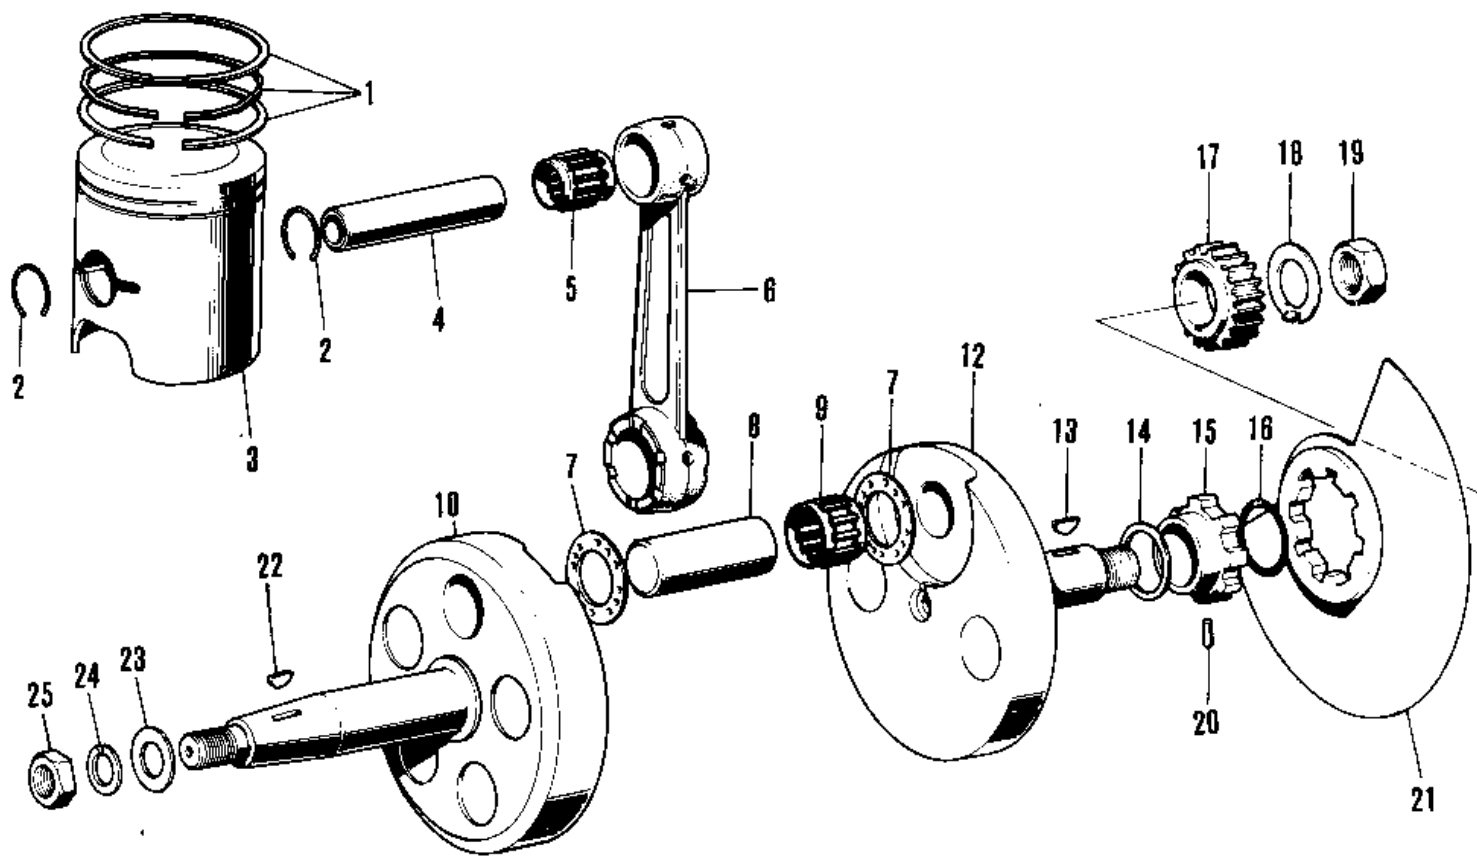

## 1973 F7-B PARTS DIAGRAM

CRANKSHAFT/PISTON/ROTARY VALVE ('71-'73)

## 1973 F7-B PARTS LIST

CRANKSHAFT/PISTON/ROTARY VALVE ('71-'73)

ITEM NAME	PART NUMBER	QUANTITY
RING SET,STD (Ref # 1)	13008-027	1
RING SET,0.020'O.S (Ref # 1)	13025-032	1
RING SET,0.040'O.S (Ref # 1)	13024-035	1
CIRCLIP PISTON PIN (Ref # 2)	92036-003	1
PISTON,STD (Ref # 3)	13001-042	1
PISTON,0.020'O.S (Ref # 3)	13029-048	1
PISTON,0.040'O.S (Ref # 3)	13027-046	1
PIN-PISTON (Ref # 4)	13002-018	1
BEARING,SMALL END (Ref # 5)	13033-034	1
CONNECTING ROD SET (Ref # 6~9)	13044-039	1
CRANKSHAFT ASSY (Ref # 6~12)	13036-049	1
WASHER SIDE (Ref # 7)	92026-011	1
CRANK PIN (Ref # 8)	13035-022	1
BEARING,BIG END (Ref # 9)	13034-042	1
CRANKSHAFT,L.H (Ref # 10)	13037-038	1
CRANKSHAFT,R.H (Ref # 12)	13038-034	1
WOODRUFF KEY PRY PINI (Ref # 13)	92038-003	1
COLLAR-CRANKSHAFT (Ref # 14)	92027-118	1
COLLAR-R.H CRNK SHT (Ref # 15)	92027-100	1
"0" RING,22MM (Ref # 16)	92055-018	1
PINION,PRIMARY (Ref # 17)	13121-027	1
WASHER,LOCK,18MM (Ref # 18)	92024-067	1
NUT 18MM (Ref # 19)	92015-019	1
PIN DOWEL 4X12 (Ref # 20)	610A0412	1
VALVE-ROTARY DISC (Ref # 21)	12002-022	1
WOODRUFF KEY (Ref # 22)	92038-001	1
WASHER-PLAIN,14MM (Ref # 23)	92022-172	1
WASHER-PLAIN, 14MM (Ref # 24)	461E1400	1
NUT 14MM (Ref # 25)	92015-043	1