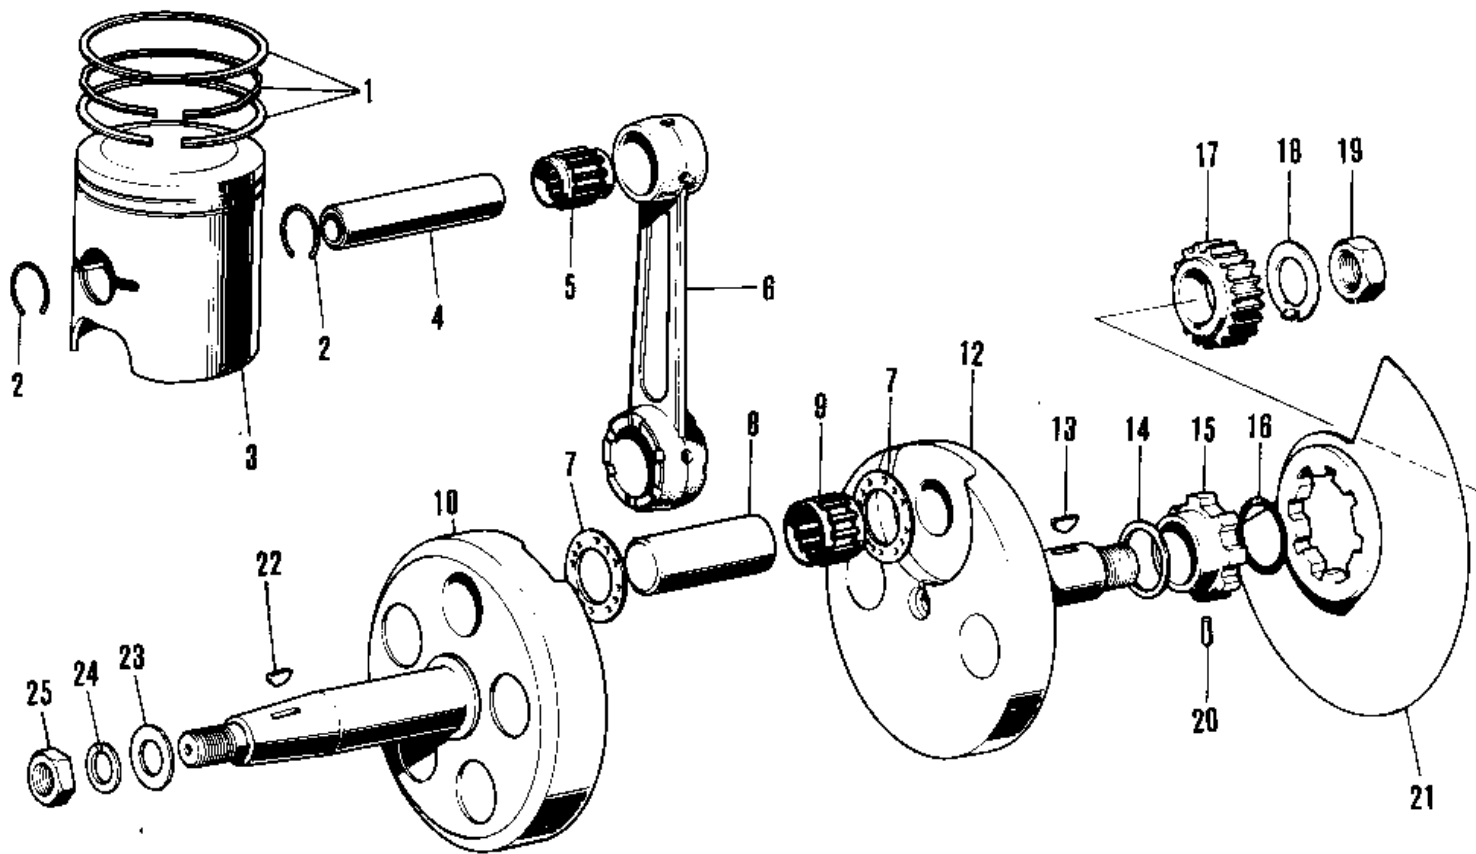

1972 F7-A PARTS DIAGRAM

CRANKSHAFT/PISTON/ROTARY VALVE ('71-'73)

1972 F7-A PARTS LIST

CRANKSHAFT/PISTON/ROTARY VALVE ('71-'73)

ITEM NAME	PART NUMBER	QUANTITY
RING SET,STD (Ref # 1)	13008-027	1
RING SET,0.020'O.S (Ref # 1)	13025-032	1
RING SET,0.040'O.S (Ref # 1)	13024-035	1
CIRCLIP PISTON PIN (Ref # 2)	92036-003	1
PISTON,STD (Ref # 3)	13001-042	1
PISTON,0.020'O.S (Ref # 3)	13029-048	1
PISTON,0.040'O.S (Ref # 3)	13027-046	1
PIN-PISTON (Ref # 4)	13002-018	1
BEARING,SMALL END (Ref # 5)	13033-034	1
CONNECTING ROD SET (Ref # 6~9)	13044-039	1
CRANKSHAFT ASSY (Ref # 6~12)	13036-049	1
WASHER SIDE (Ref # 7)	92026-011	1
CRANK PIN (Ref # 8)	13035-022	1
BEARING,BIG END (Ref # 9)	13034-042	1
CRANKSHAFT,L.H (Ref # 10)	13037-038	1
CRANKSHAFT,R.H (Ref # 12)	13038-034	1
WOODRUFF KEY PRY PINI (Ref # 13)	92038-003	1
COLLAR-CRANKSHAFT (Ref # 14)	92027-118	1
COLLAR-R.H CRNK SHT (Ref # 15)	92027-100	1
"0" RING,22MM (Ref # 16)	92055-018	1
PINION,PRIMARY (Ref # 17)	13121-027	1
WASHER,LOCK,18MM (Ref # 18)	92024-067	1
NUT 18MM (Ref # 19)	92015-019	1
PIN DOWEL 4X12 (Ref # 20)	610A0412	1
VALVE-ROTARY DISC (Ref # 21)	12002-022	1
WOODRUFF KEY (Ref # 22)	92038-001	1
WASHER-PLAIN,14MM (Ref # 23)	92022-172	1
WASHER-PLAIN, 14MM (Ref # 24)	461E1400	1
NUT 14MM (Ref # 25)	92015-043	1