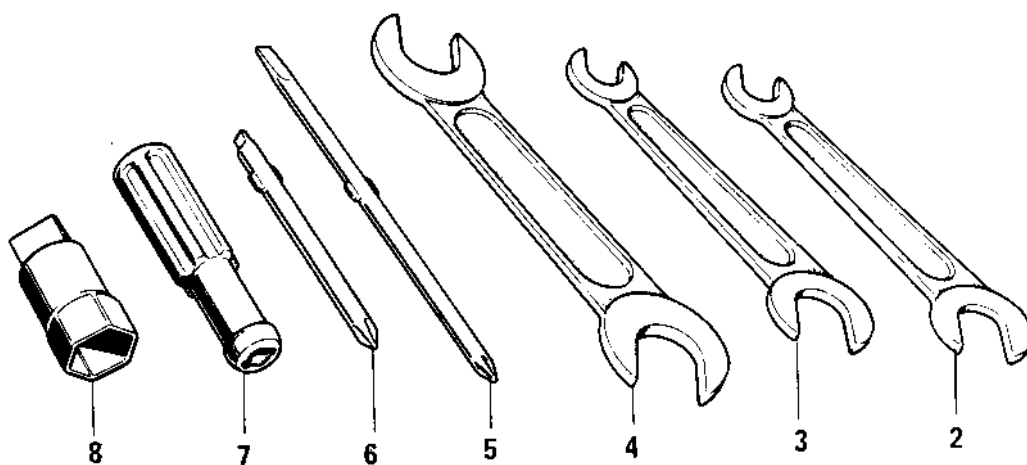

1973 F6-B PARTS DIAGRAM

OWNER TOOLS

1973 F6-B PARTS LIST

OWNER TOOLS

ITEM NAME	PART NUMBER	QUANTITY
*** N.L.A.*** (Canada) (Ref # 1 ~ 8)	56007-019	1
BAG,TOOL (Ref # 1)	56008-008	1
UNAVAILABLE IN PRICE BOOK (Ref # 2)	960B1013	1
*** N.L.A.*** (Canada) (Ref # 3)	960B1014	1
*** N.L.A.*** (Canada) (Ref # 4)	960B1719	1
TOOL-DRIVER (Ref # 5)	92107-1052	1
SCREW DRIVER #3 PHLIP (Ref # 6)	92107-005	1
UNAVAILABLE IN PRICE BOOK (Ref # 7)	92106-003	1
92110-012 (Canada) (Ref # 8)	92110-003	1