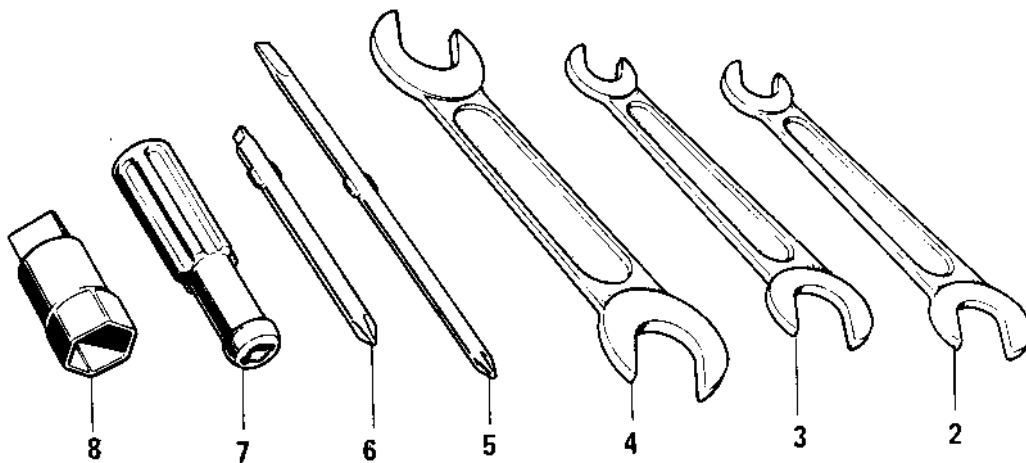

# 1972 F6-A PARTS DIAGRAM

OWNER TOOLS

### OWNER TOOLS

ITEM NAME	PART NUMBER	QUANTITY
*** N.L.A.*** (Canada) (Ref # 1 ~ 8)	56007-019	
BAG,TOOL (Ref # 1)	56008-008	
UNAVAILABLE IN PRICE BOOK (Ref # 2)	960B1013	
*** N.L.A.*** (Canada) (Ref # 3)	960B1014	
*** N.L.A.*** (Canada) (Ref # 4)	960B1719	
TOOL-DRIVER (Ref # 5)	92107-1052	
SCREW DRIVER #3 PHLIP (Ref # 6)	92107-005	
UNAVAILABLE IN PRICE BOOK (Ref # 7)	92106-003	
92110-012 (Canada) (Ref # 8)	92110-003	