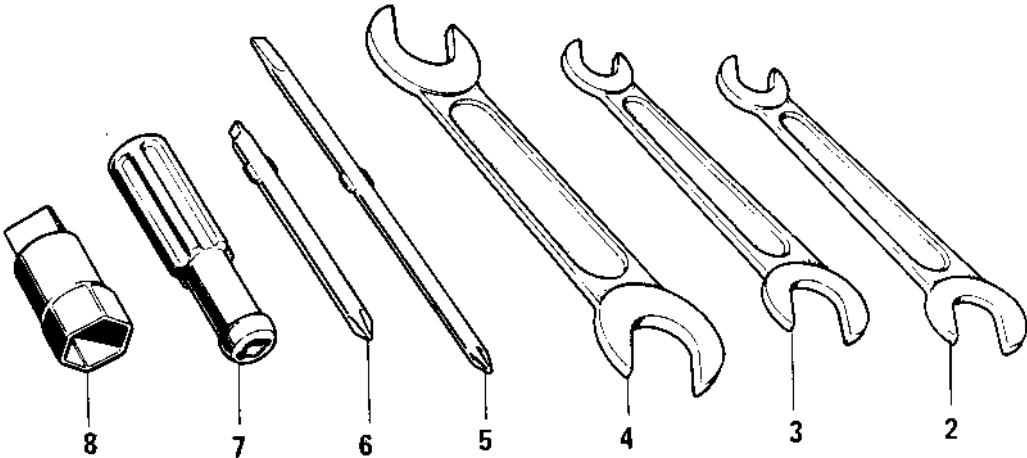

1971 F6 PARTS DIAGRAM

OWNER TOOLS

1971 F6 PARTS LIST

OWNER TOOLS

ITEM NAME	PART NUMBER	QUANTITY
*** N.L.A.*** (Canada) (Ref # 1 ~ 8)	56007-019	1
BAG,TOOL (Ref # 1)	56008-008	1
UNAVAILABLE IN PRICE BOOK (Ref # 2)	960B1013	1
*** N.L.A.*** (Canada) (Ref # 3)	960B1014	1
*** N.L.A.*** (Canada) (Ref # 4)	960B1719	1
TOOL-DRIVER (Ref # 5)	92107-1052	1
SCREW DRIVER #3 PHLIP (Ref # 6)	92107-005	1
UNAVAILABLE IN PRICE BOOK (Ref # 7)	92106-003	1
92110-012 (Canada) (Ref # 8)	92110-003	1