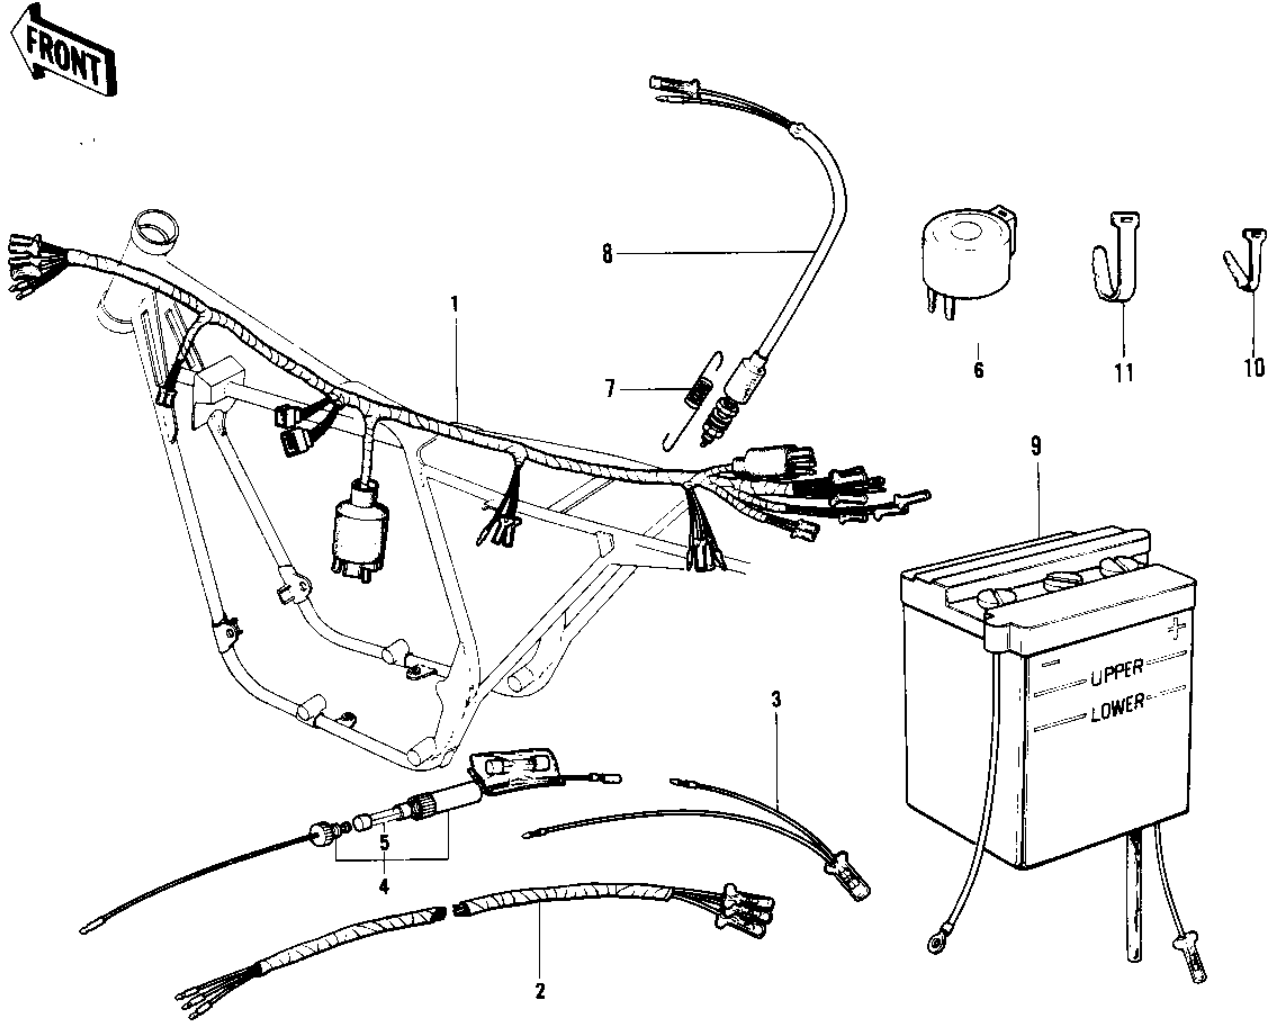

# 1972 F6-A PARTS DIAGRAM

## CHASSIS ELECTRICAL EQUIPMENT

# 1972 F6-A PARTS LIST

## CHASSIS ELECTRICAL EQUIPMENT

ITEM NAME	PART NUMBER	QUANTITY
WIRING HARNESS (OPT) (Ref # 1)	26001-056	
WIRING HARNESS-MAIN (Ref # 1)	26001-077	
WIRING HARNWSS REAR (Ref # 2)	26002-027	
WIRING HARNESS-REAR (Ref # 2)	26002-029	
LEAD WIRE (Ref # 3)	26011-042	
FUES ASSY (Ref # 4, 5)	26004-008	
FUSE 10A (Ref # 5)	26006-003	
RELAY-TURN SIGNAL (Ref # 6)	27002-013	
SPRING BRAKE LAMP SW (Ref # 7)	27011-004	
SWITCH-BRAKE LAMP (Ref # 8)	27010-018	
YUA BAT 6N4-2A-5 (Ref # 9)	K26012-020	
BAND,SHORT (Ref # 10)	92072-030	
BAND,LONG (Ref # 11)	92072-032	