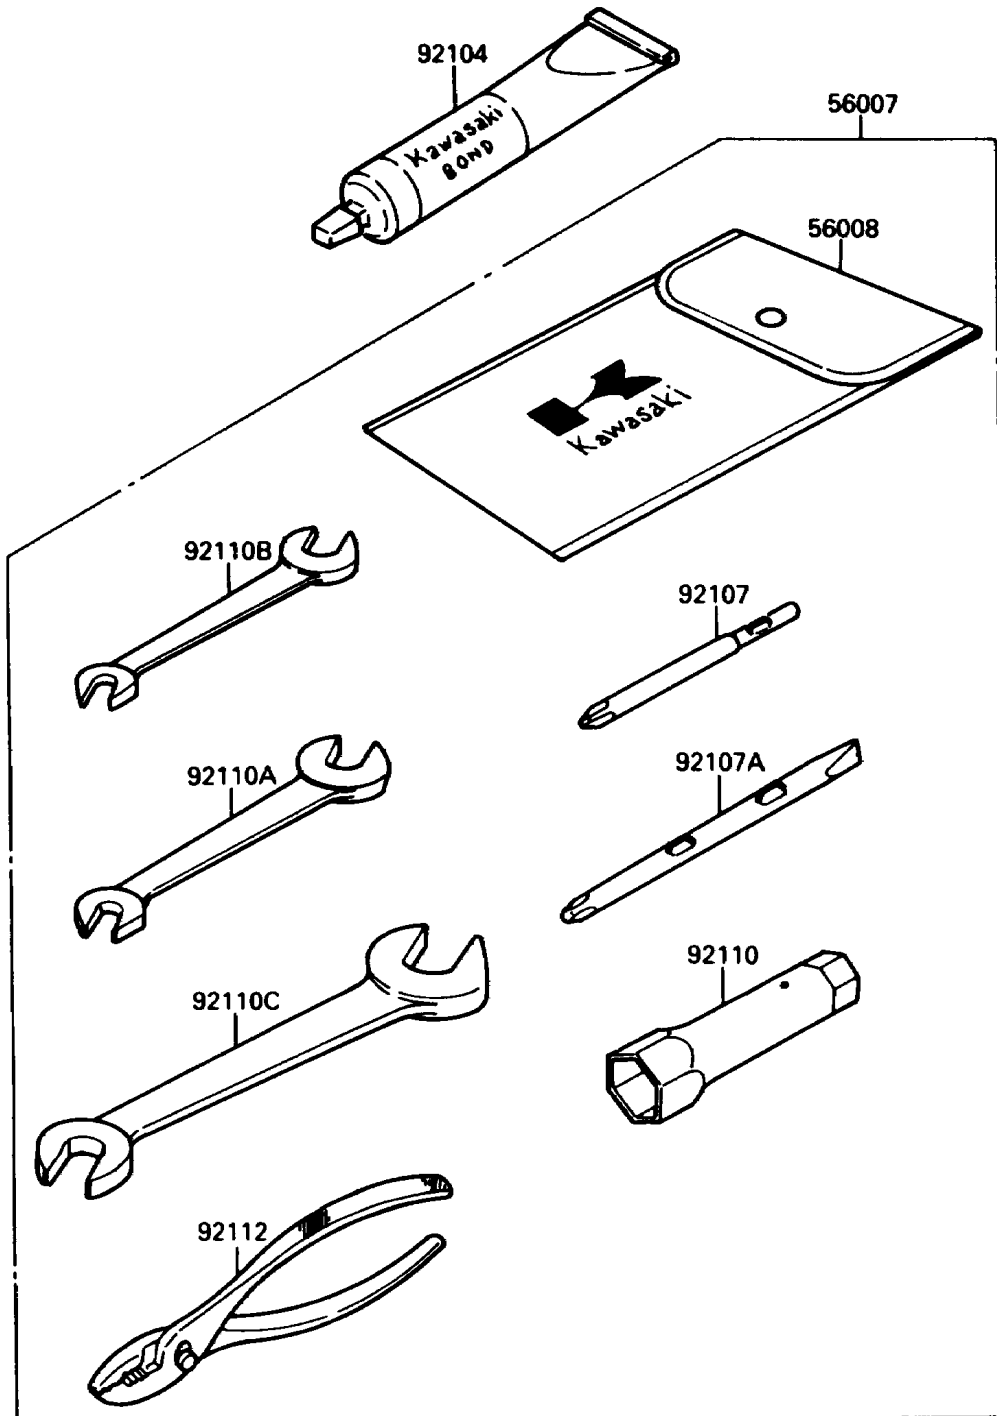

1988 650 SX PARTS DIAGRAM

Owner's Tools

F3182-0001

1988 650 SX PARTS LIST

Owner's Tools

ITEM NAME	PART NUMBER	QUANTITY
TOOLKIT (Ref # 56007)	56007-3704	1
BAG,TOOL (Ref # 56008)	56008-1007	1
GASKET-LIQUID,TUBE,100G,SILVER (Ref # 92104)	92104-002	AR
TOOL-DRIVER,#3PHILLIPS (Ref # 92107)	92107-005	1
TOOL-DRIVER,#2PHILLIPS&SLOT (Ref # 92107A)	92107-1051	1
TOOL-WRENCH,BOX,21MM (Ref # 92110)	92110-1113	1
TOOL-WRENCH,OPEN END,10X12 (Ref # 92110A)	92110-1117	1
TOOL-WRENCH,OPEN END,8X10 (Ref # 92110B)	92126-001	1
TOOL-WRENCH,OPEN END,14X17 (Ref # 92110C)	92126-003	1
TOOL-PLIERS (Ref # 92112)	92112-003	1