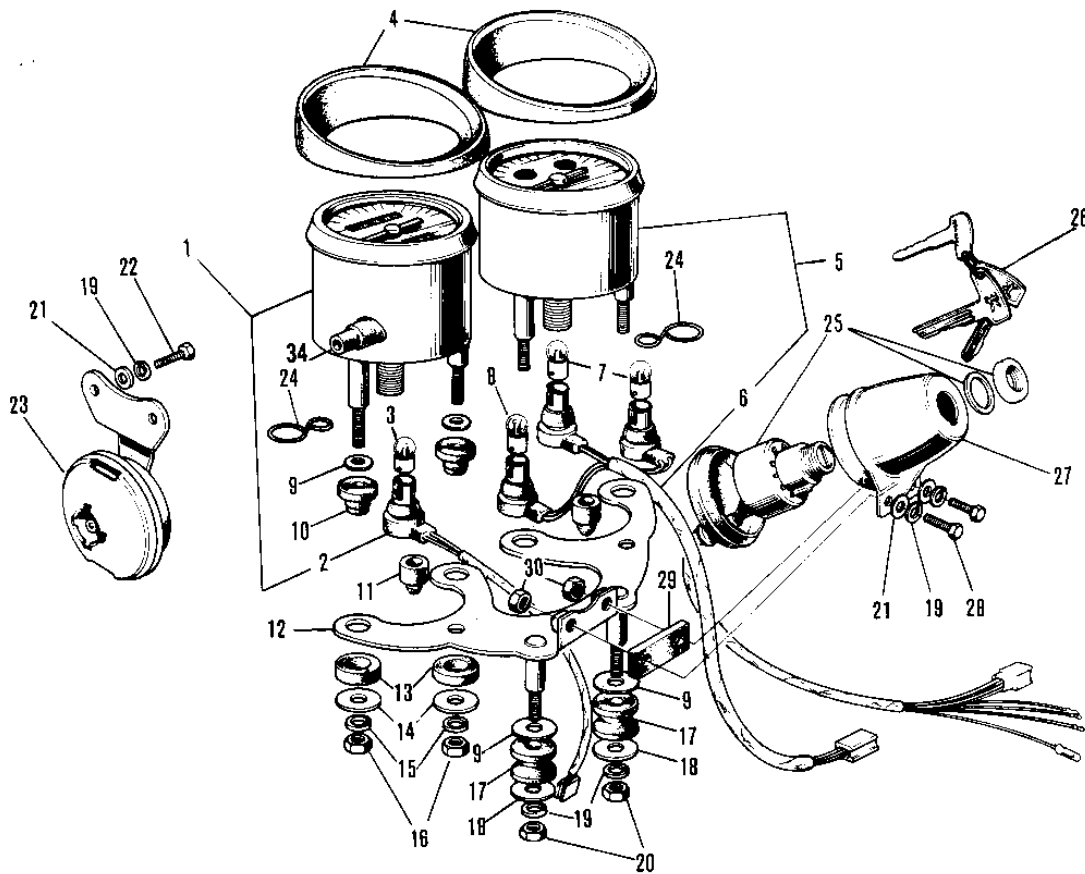

1972 F6-A PARTS DIAGRAM

METERS (F6/A)

(F6 / A)

1972 F6-A PARTS LIST

METERS (F6/A)

ITEM NAME	PART NUMBER	QUANTITY
SPEEDOMETER ASSY,MPH (Ref # 1 ~ 4)	25001-045	
UNAVAILABLE IN PRICE BOOK (Ref # 1 ~ 4)	25001-032	
SOCKET-SPEEDOMETER (Ref # 2)	25011-015	
BULB-6V 3W (Ref # 3)	92069-053	
COVER-SPEEDOMETER (Ref # 4)	25012-003	
TACHOMETER ASSY (Ref # 4 ~ 8)	25015-019	
SOCKET-TACHOMETER (Ref # 6)	25011-028	
BULB-6V 3W (Ref # 7)	92069-053	
BULB 6V 1.5W (Ref # 8)	92069-024	
WASHER PLAIN 8MM (Ref # 9)	411B0800	
DAMPER RUBBER (Ref # 10)	92075-065	
DAMPER RUBB SPEEDMETR (Ref # 11)	92075-035	
BRACKET-SPEEDOMETER (Ref # 12)	25008-013	
BRACKET METER (Ref # 12)	25008-015	
DAMPER RUBBER (Ref # 13)	92075-066	
WASHER PL 5.5X20X1.2 (Ref # 14)	92022-104	
WASHER SPRING 5MM (Ref # 15)	461F0500	
NUT,5MM (Ref # 16)	311B0500	
DAMPER RUBB SPEEDMETR (Ref # 17)	92075-024	
WASHER 6.5X20X1.6T (Ref # 18)	92022-125	
WASHER SPRING 6MM (Ref # 19)	461F0600	
NUT 6MM (Ref # 20)	311B0600	
WASHER PLAIN 6MM (Ref # 21)	411B0600	
BOLT-UPSET (Ref # 22)	112G0618	
HORN (Ref # 23)	27003-062	
HORN (Ref # 23)	27003-062	
CLAMP CABLE (Ref # 24)	25022-002	
SWITCH ASSY-IGNITION (Ref # 25, 26)	27005-035	
SWITCH ASSY,IGNITION (Ref # 25, 26)	27005-068	