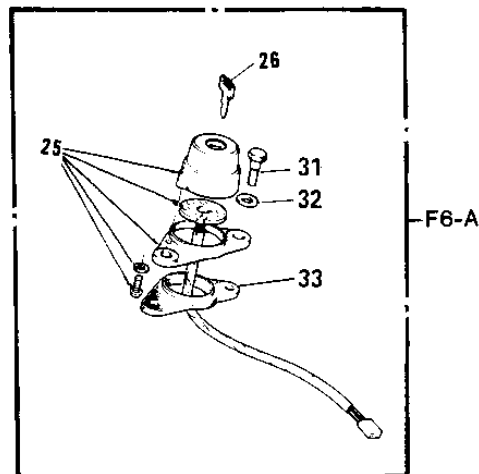

1972 F6-A PARTS DIAGRAM

METERS (F6/A)

(F6 / A)

1972 F6-A PARTS LIST

METERS (F6/A)

ITEM NAME	PART NUMBER	QUANTITY
SPEEDOMETER ASSY,MPH (Ref # 1 ~ 4)	25001-045	
UNAVAILABLE IN PRICE BOOK (Ref # 1 ~ 4)	25001-032	
SOCKET-SPEEDOMETER (Ref # 2)	25011-015	
BULB-6V 3W (Ref # 3)	92069-053	
COVER-SPEEDOMETER (Ref # 4)	25012-003	
TACHOMETER ASSY (Ref # 4 ~ 8)	25015-019	
SOCKET-TACHOMETER (Ref # 6)	25011-028	
BULB-6V 3W (Ref # 7)	92069-053	
BULB 6V 1.5W (Ref # 8)	92069-024	
WASHER PLAIN 8MM (Ref # 9)	411B0800	
DAMPER RUBBER (Ref # 10)	92075-065	
DAMPER RUBB SPEEDMETR (Ref # 11)	92075-035	
BRACKET-SPEEDOMETER (Ref # 12)	25008-013	
BRACKET METER (Ref # 12)	25008-015	
DAMPER RUBBER (Ref # 13)	92075-066	
WASHER PL 5.5X20X1.2 (Ref # 14)	92022-104	
WASHER SPRING 5MM (Ref # 15)	461F0500	
NUT,5MM (Ref # 16)	311B0500	
DAMPER RUBB SPEEDMETR (Ref # 17)	92075-024	
WASHER 6.5X20X1.6T (Ref # 18)	92022-125	
WASHER SPRING 6MM (Ref # 19)	461F0600	
NUT 6MM (Ref # 20)	311B0600	
WASHER PLAIN 6MM (Ref # 21)	411B0600	
BOLT-UPSET (Ref # 22)	112G0618	
HORN (Ref # 23)	27003-062	
HORN (Ref # 23)	27003-062	
CLAMP CABLE (Ref # 24)	25022-002	
SWITCH ASSY-IGNITION (Ref # 25, 26)	27005-035	
SWITCH ASSY,IGNITION (Ref # 25, 26)	27005-068	