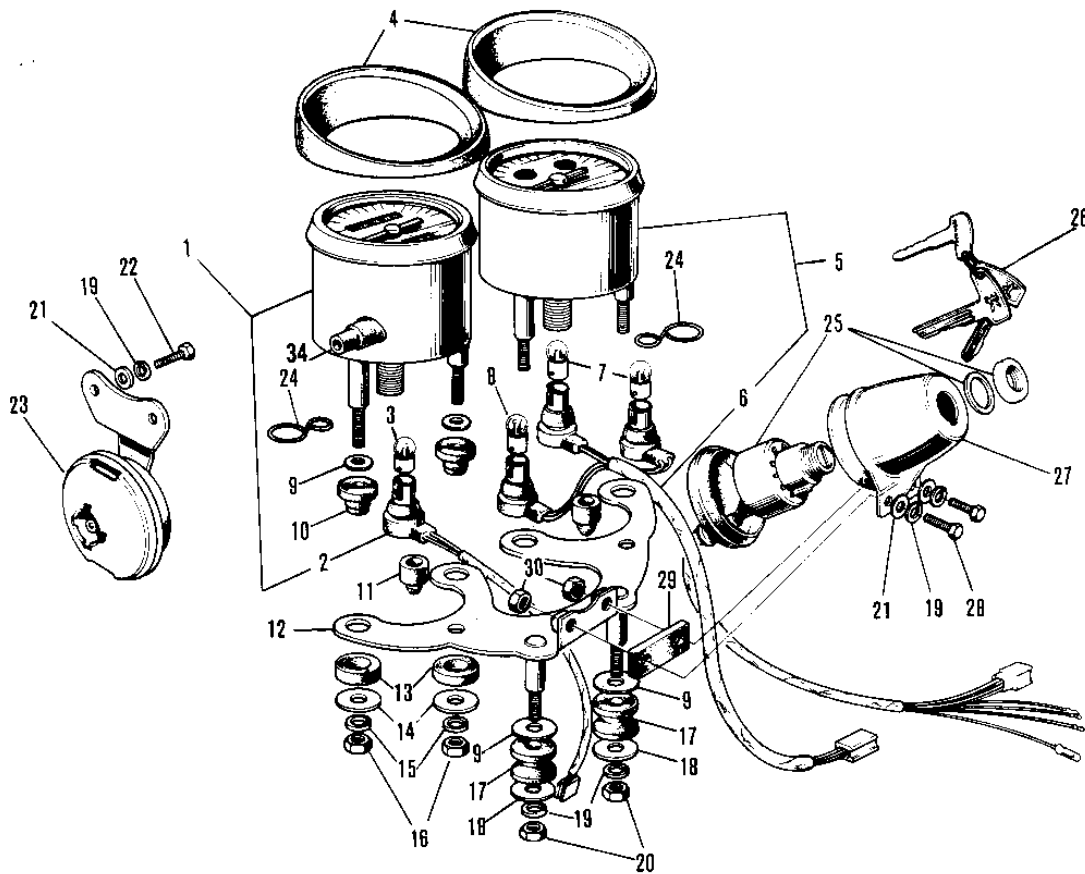

1971 F6 PARTS DIAGRAM

METERS (F6/A)

(F6 / A)

1971 F6 PARTS LIST

METERS (F6/A)

ITEM NAME	PART NUMBER	QUANTITY
SPEEDOMETER ASSY,MPH (Ref # 1 ~ 4)	25001-045	1
UNAVAILABLE IN PRICE BOOK (Ref # 1 ~ 4)	25001-032	1
SOCKET-SPEEDOMETER (Ref # 2)	25011-015	1
BULB-6V 3W (Ref # 3)	92069-053	2
COVER-SPEEDOMETER (Ref # 4)	25012-003	1
TACHOMETER ASSY (Ref # 4 ~ 8)	25015-019	1
SOCKET-TACHOMETER (Ref # 6)	25011-028	1
BULB 6V 1.5W (Ref # 8)	92069-024	1
WASHER PLAIN 8MM (Ref # 9)	411B0800	1
DAMPER RUBBER (Ref # 10)	92075-065	1
DAMPER RUBB SPEEDMETR (Ref # 11)	92075-035	1
BRACKET-SPEEDOMETER (Ref # 12)	25008-013	1
BRACKET METER (Ref # 12)	25008-015	1
DAMPER RUBBER (Ref # 13)	92075-066	1
WASHER PL 5.5X20X1.2 (Ref # 14)	92022-104	1
WASHER SPRING 5MM (Ref # 15)	461F0500	1
NUT,5MM (Ref # 16)	311B0500	1
DAMPER RUBB SPEEDMETR (Ref # 17)	92075-024	1
WASHER 6.5X20X1.6T (Ref # 18)	92022-125	1
WASHER SPRING 6MM (Ref # 19)	461F0600	1
NUT 6MM (Ref # 20)	311B0600	1
WASHER PLAIN 6MM (Ref # 21)	411B0600	1
BOLT-UPSET (Ref # 22)	112G0618	1
HORN (Ref # 23)	27003-062	2
CLAMP CABLE (Ref # 24)	25022-002	1
SWITCH ASSY-IGNITION (Ref # 25, 26)	27005-035	1
SWITCH ASSY,IGNITION (Ref # 25, 26)	27005-068	1
KEY SET NO.150 (Ref # 26)	27008-041-50	1
KEY SET NO.151 (Ref # 26)	27008-041-51	1