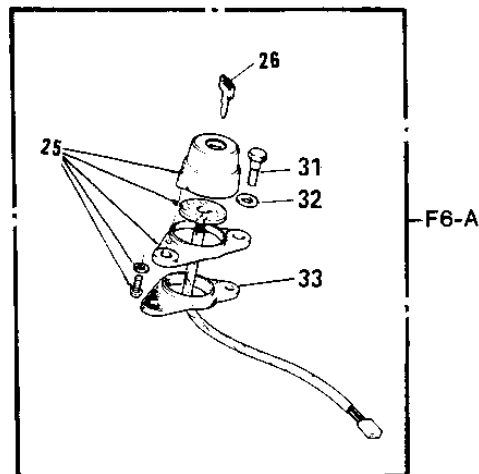

1971 F6 PARTS DIAGRAM

METERS (F6/A)

(F6 / A)

1971 F6 PARTS LIST

METERS (F6/A)

ITEM NAME	PART NUMBER	QUANTITY
SPEEDOMETER ASSY,MPH (Ref # 1 ~ 4)	25001-045	1
UNAVAILABLE IN PRICE BOOK (Ref # 1 ~ 4)	25001-032	1
SOCKET-SPEEDOMETER (Ref # 2)	25011-015	1
BULB-6V 3W (Ref # 3)	92069-053	2
COVER-SPEEDOMETER (Ref # 4)	25012-003	1
TACHOMETER ASSY (Ref # 4 ~ 8)	25015-019	1
SOCKET-TACHOMETER (Ref # 6)	25011-028	1
BULB 6V 1.5W (Ref # 8)	92069-024	1
WASHER PLAIN 8MM (Ref # 9)	411B0800	1
DAMPER RUBBER (Ref # 10)	92075-065	1
DAMPER RUBB SPEEDMETR (Ref # 11)	92075-035	1
BRACKET-SPEEDOMETER (Ref # 12)	25008-013	1
BRACKET METER (Ref # 12)	25008-015	1
DAMPER RUBBER (Ref # 13)	92075-066	1
WASHER PL 5.5X20X1.2 (Ref # 14)	92022-104	1
WASHER SPRING 5MM (Ref # 15)	461F0500	1
NUT,5MM (Ref # 16)	311B0500	1
DAMPER RUBB SPEEDMETR (Ref # 17)	92075-024	1
WASHER 6.5X20X1.6T (Ref # 18)	92022-125	1
WASHER SPRING 6MM (Ref # 19)	461F0600	1
NUT 6MM (Ref # 20)	311B0600	1
WASHER PLAIN 6MM (Ref # 21)	411B0600	1
BOLT-UPSET (Ref # 22)	112G0618	1
HORN (Ref # 23)	27003-062	2
CLAMP CABLE (Ref # 24)	25022-002	1
SWITCH ASSY-IGNITION (Ref # 25, 26)	27005-035	1
SWITCH ASSY,IGNITION (Ref # 25, 26)	27005-068	1
KEY SET NO.150 (Ref # 26)	27008-041-50	1
KEY SET NO.151 (Ref # 26)	27008-041-51	1