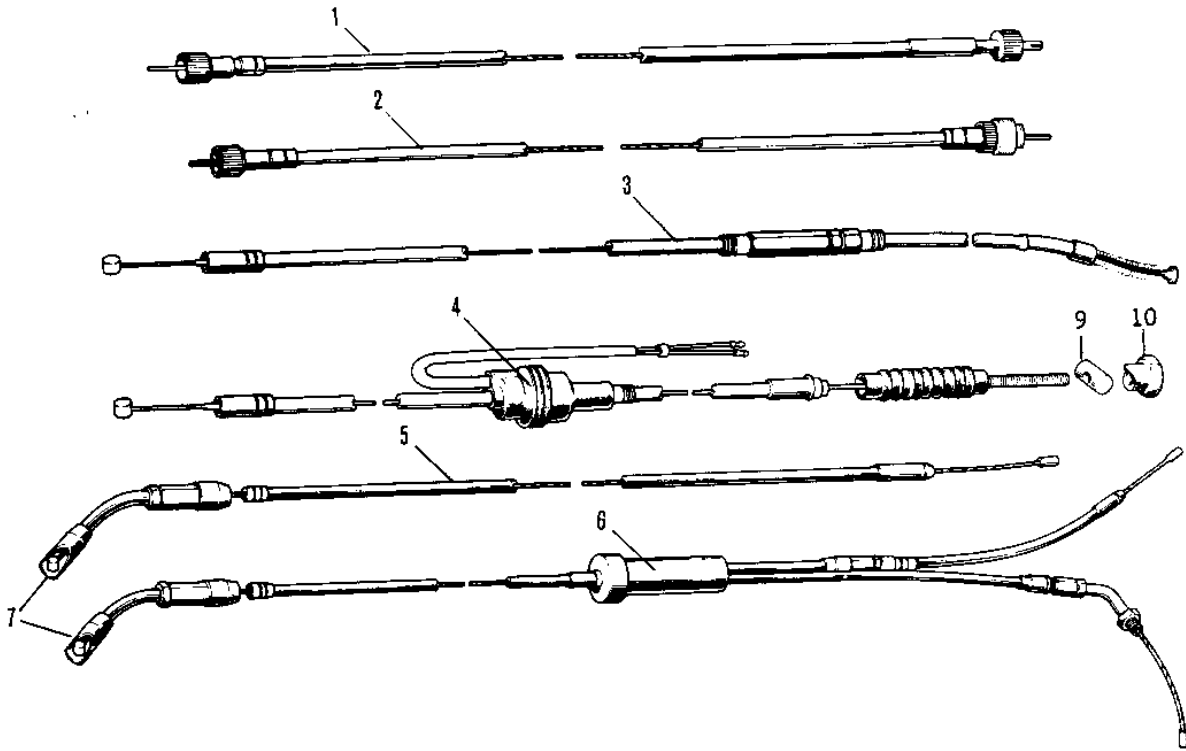

## 1973 F6-B PARTS DIAGRAM

### CABLES

### CABLES

ITEM NAME	PART NUMBER	QUANTITY
CABLE,SPEEDOMETER (Ref # 1)	54001-032	1
CABLE-TACHOMETER (Ref # 2)	54018-009	1
CABLE-CLUTCH (Ref # 3)	54011-038	1
CABLE-FRONT BRAKE (Ref # 4)	54005-056	1
CABLE-FRONT BRAKE (Ref # 4)	54005-057	1
CABLE-STARTER (Ref # 5)	54017-039	1
CABLE,STARTER (Ref # 5)	54017-060	1
CABLE-CONTROL (Ref # 6)	54012-067	1
CABLE-CONTROL (Ref # 6)	54012-082	1
DUST SHIELD-CABLE (Ref # 7)	54009-004	1
CLAMP-CABLE (Ref # 8)	92037-069	1
JOINT-BRAKE ROD (Ref # 9)	92043-082	1
NUT-BRAKE ROD ADJUST (Ref # 10)	92015-052	1