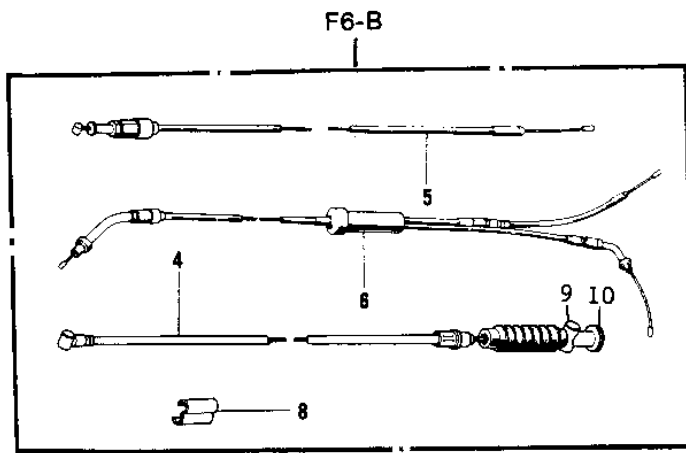

1973 F6-B PARTS DIAGRAM

CABLES