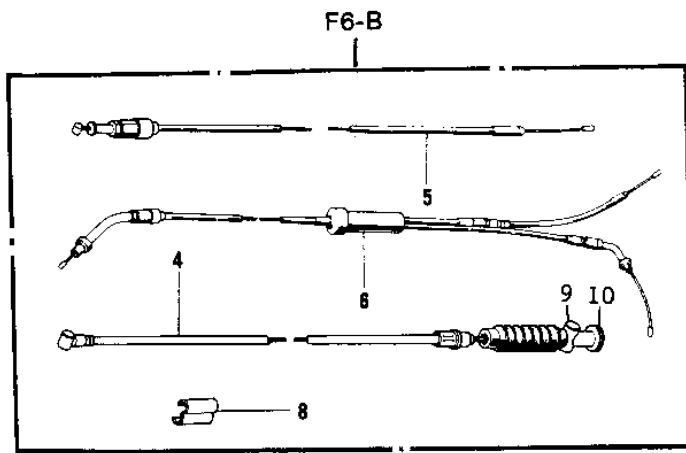

1972 F6-A PARTS DIAGRAM

CABLES

1972 F6-A PARTS LIST

CABLES

ITEM NAME	PART NUMBER	QUANTITY
CABLE,SPEEDOMETER (Ref # 1)	54001-032	1
CABLE-TACHOMETER (Ref # 2)	54018-009	1
CABLE-CLUTCH (Ref # 3)	54011-038	1
CABLE-FRONT BRAKE (Ref # 4)	54005-056	1
CABLE-FRONT BRAKE (Ref # 4)	54005-057	1
CABLE-STARTER (Ref # 5)	54017-039	1
CABLE,STARTER (Ref # 5)	54017-060	1
CABLE-CONTROL (Ref # 6)	54012-067	1
CABLE-CONTROL (Ref # 6)	54012-082	1
DUST SHIELD-CABLE (Ref # 7)	54009-004	1
CLAMP-CABLE (Ref # 8)	92037-069	1
JOINT-BRAKE ROD (Ref # 9)	92043-082	1
NUT-BRAKE ROD ADJUST (Ref # 10)	92015-052	1