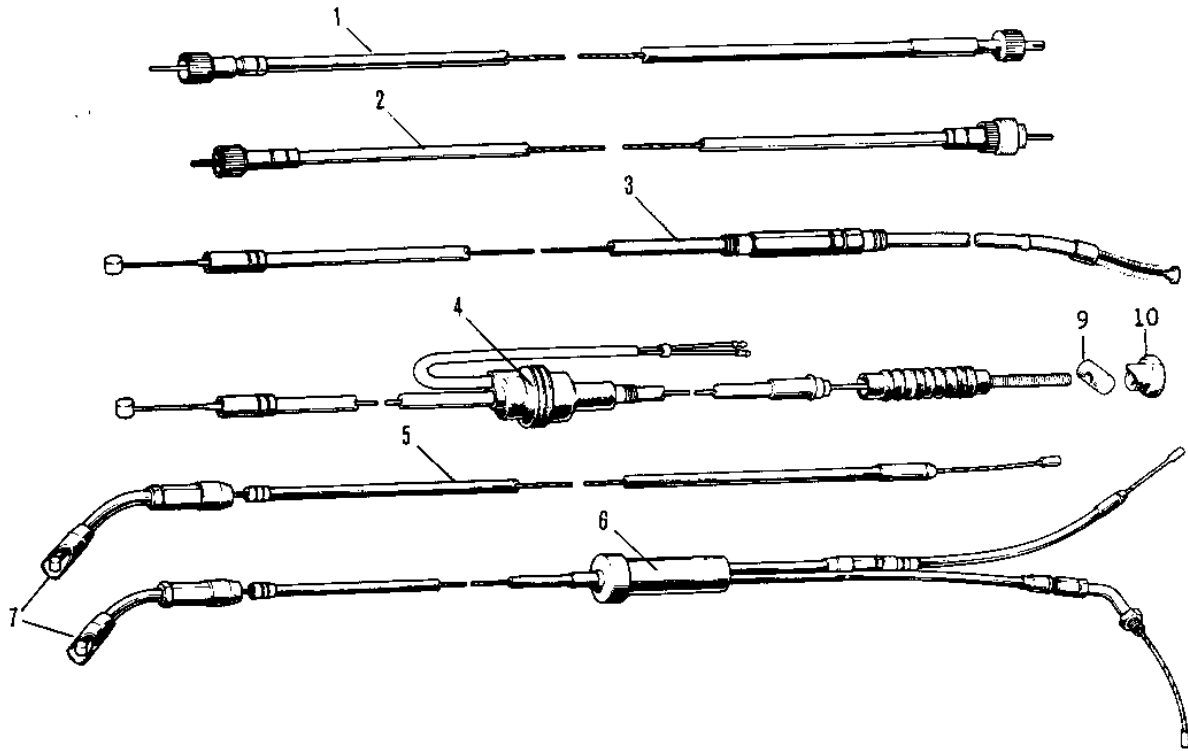

1972 F6-A PARTS DIAGRAM

CABLES

1972 F6-A PARTS LIST

CABLES

ITEM NAME	PART NUMBER	QUANTITY
CABLE,SPEEDOMETER (Ref # 1)	54001-032	1
CABLE-TACHOMETER (Ref # 2)	54018-009	1
CABLE-CLUTCH (Ref # 3)	54011-038	1
CABLE-FRONT BRAKE (Ref # 4)	54005-056	1
CABLE-FRONT BRAKE (Ref # 4)	54005-057	1
CABLE-STARTER (Ref # 5)	54017-039	1
CABLE,STARTER (Ref # 5)	54017-060	1
CABLE-CONTROL (Ref # 6)	54012-067	1
CABLE-CONTROL (Ref # 6)	54012-082	1
DUST SHIELD-CABLE (Ref # 7)	54009-004	1
CLAMP-CABLE (Ref # 8)	92037-069	1
JOINT-BRAKE ROD (Ref # 9)	92043-082	1
NUT-BRAKE ROD ADJUST (Ref # 10)	92015-052	1