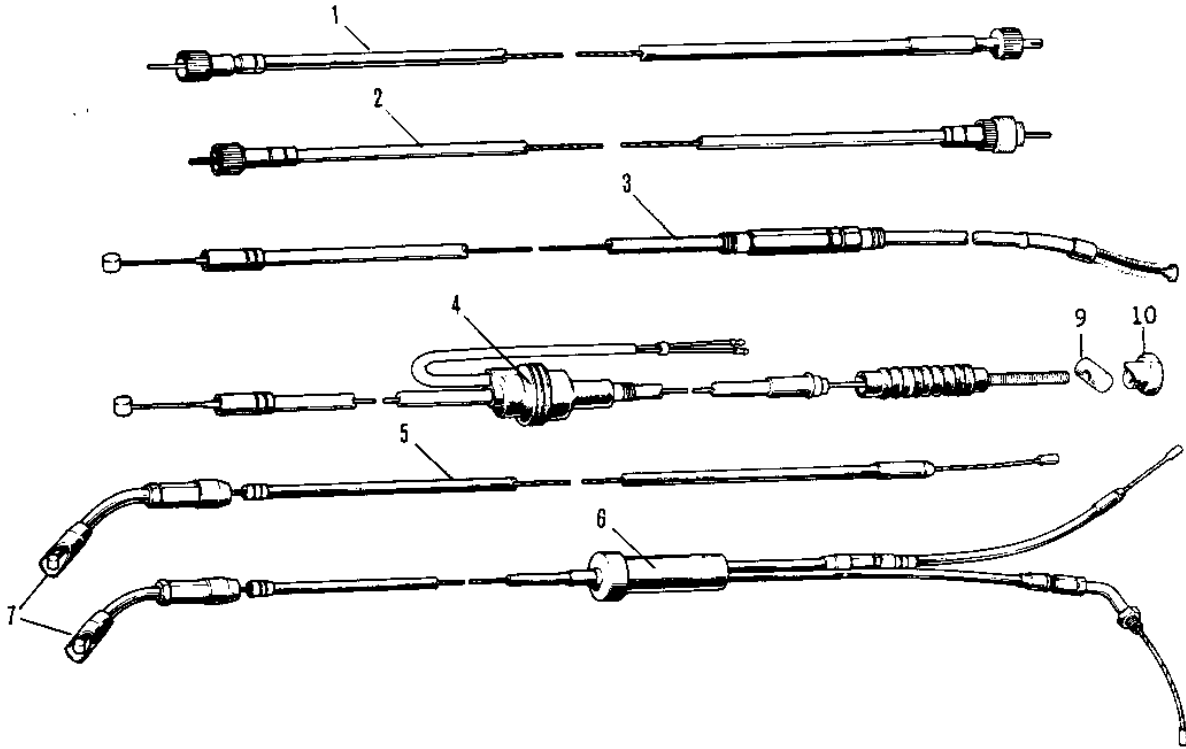

1972 F6-A PARTS DIAGRAM

CABLES

1972 F6-A PARTS LIST

CABLES

ITEM NAME	PART NUMBER	QUANTITY
CABLE,SPEEDOMETER (Ref # 1)	54001-032	
CABLE-TACHOMETER (Ref # 2)	54018-009	
CABLE-CLUTCH (Ref # 3)	54011-038	
CABLE-FRONT BRAKE (Ref # 4)	54005-056	
CABLE-FRONT BRAKE (Ref # 4)	54005-057	
CABLE-STARTER (Ref # 5)	54017-039	
CABLE,STARTER (Ref # 5)	54017-060	
CABLE-CONTROL (Ref # 6)	54012-067	
CABLE-CONTROL (Ref # 6)	54012-082	
DUST SHIELD-CABLE (Ref # 7)	54009-004	
CLAMP-CABLE (Ref # 8)	92037-069	
JOINT-BRAKE ROD (Ref # 9)	92043-082	
NUT-BRAKE ROD ADJUST (Ref # 10)	92015-052	