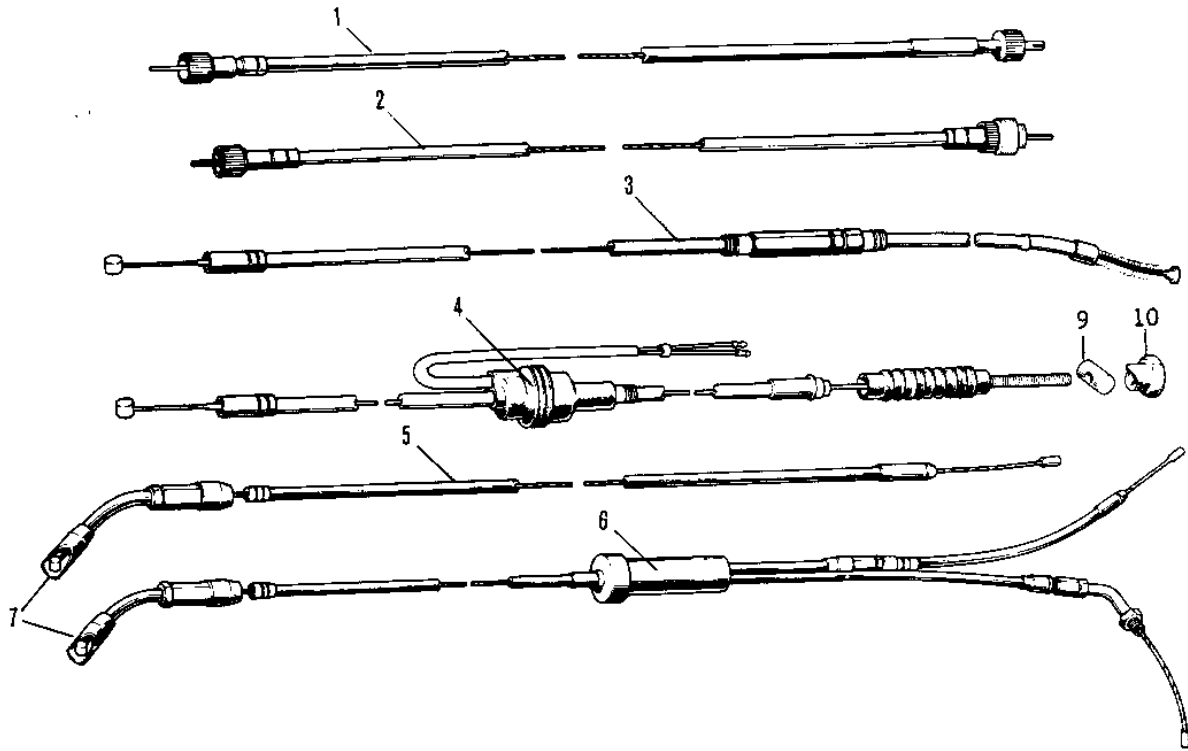

## CABLES

## CABLES

ITEM NAME	PART NUMBER	QUANTITY
CABLE,SPEEDOMETER (Ref # 1)	54001-032	
CABLE-TACHOMETER (Ref # 2)	54018-009	
CABLE-CLUTCH (Ref # 3)	54011-038	
CABLE-FRONT BRAKE (Ref # 4)	54005-056	
CABLE-FRONT BRAKE (Ref # 4)	54005-057	
CABLE-STARTER (Ref # 5)	54017-039	
CABLE,STARTER (Ref # 5)	54017-060	
CABLE-CONTROL (Ref # 6)	54012-067	
CABLE-CONTROL (Ref # 6)	54012-082	
DUST SHIELD-CABLE (Ref # 7)	54009-004	
CLAMP-CABLE (Ref # 8)	92037-069	
JOINT-BRAKE ROD (Ref # 9)	92043-082	
NUT-BRAKE ROD ADJUST (Ref # 10)	92015-052	