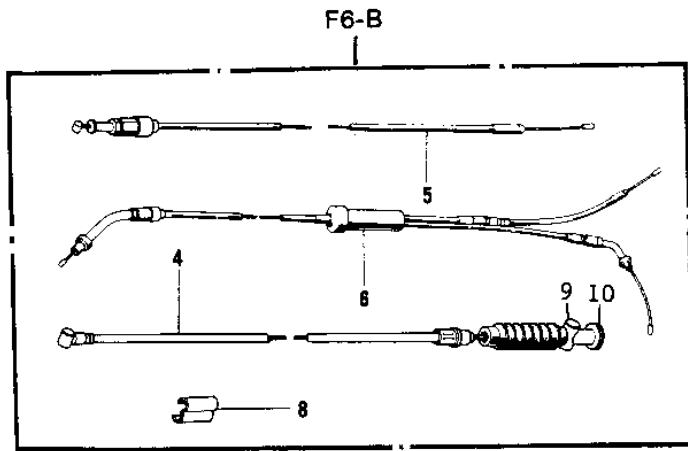

1972 F6-A PARTS DIAGRAM

CABLES

1972 F6-A PARTS LIST

CABLES

ITEM NAME	PART NUMBER	QUANTITY
CABLE,SPEEDOMETER (Ref # 1)	54001-032	
CABLE-TACHOMETER (Ref # 2)	54018-009	
CABLE-CLUTCH (Ref # 3)	54011-038	
CABLE-FRONT BRAKE (Ref # 4)	54005-056	
CABLE-FRONT BRAKE (Ref # 4)	54005-057	
CABLE-STARTER (Ref # 5)	54017-039	
CABLE,STARTER (Ref # 5)	54017-060	
CABLE-CONTROL (Ref # 6)	54012-067	
CABLE-CONTROL (Ref # 6)	54012-082	
DUST SHIELD-CABLE (Ref # 7)	54009-004	
CLAMP-CABLE (Ref # 8)	92037-069	
JOINT-BRAKE ROD (Ref # 9)	92043-082	
NUT-BRAKE ROD ADJUST (Ref # 10)	92015-052	