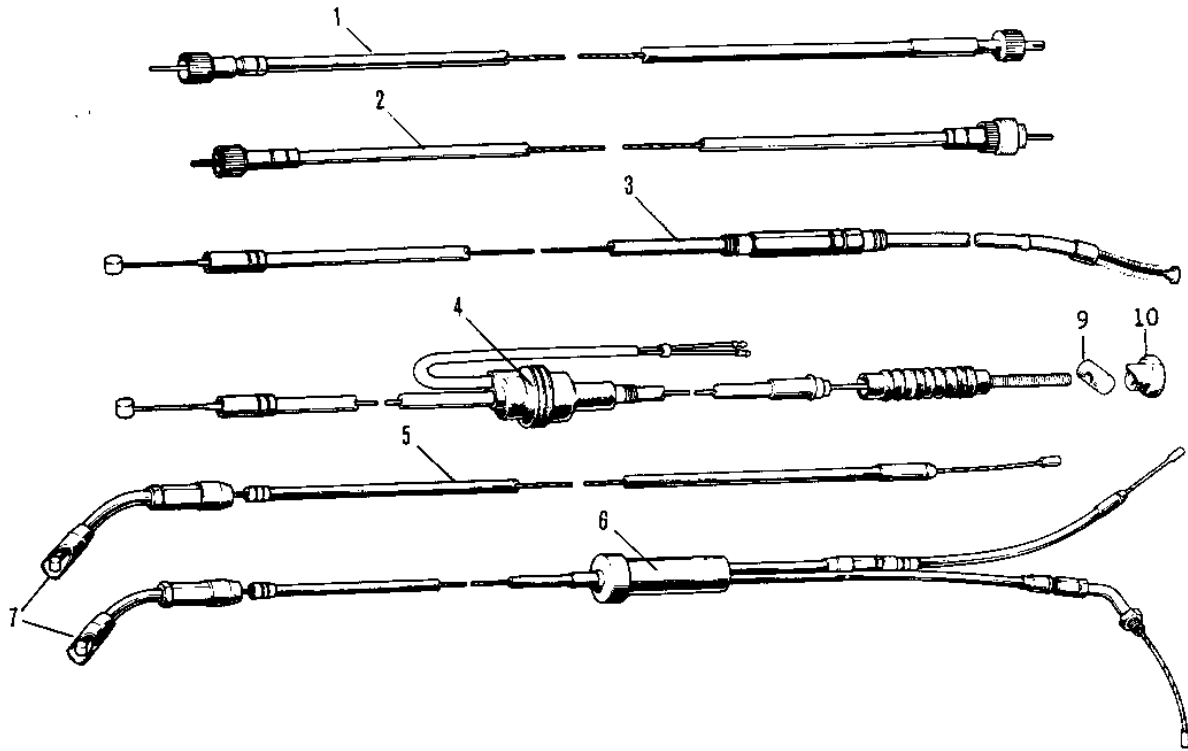

1971 F6 PARTS DIAGRAM

CABLES

1971 F6 PARTS LIST

CABLES

ITEM NAME	PART NUMBER	QUANTITY
CABLE,SPEEDOMETER (Ref # 1)	54001-032	1
CABLE-TACHOMETER (Ref # 2)	54018-009	1
CABLE-CLUTCH (Ref # 3)	54011-038	1
CABLE-FRONT BRAKE (Ref # 4)	54005-056	1
CABLE-FRONT BRAKE (Ref # 4)	54005-057	1
CABLE-STARTER (Ref # 5)	54017-039	1
CABLE,STARTER (Ref # 5)	54017-060	1
CABLE-CONTROL (Ref # 6)	54012-067	1
CABLE-CONTROL (Ref # 6)	54012-082	1
DUST SHIELD-CABLE (Ref # 7)	54009-004	1
CLAMP-CABLE (Ref # 8)	92037-069	1
JOINT-BRAKE ROD (Ref # 9)	92043-082	1
NUT-BRAKE ROD ADJUST (Ref # 10)	92015-052	1