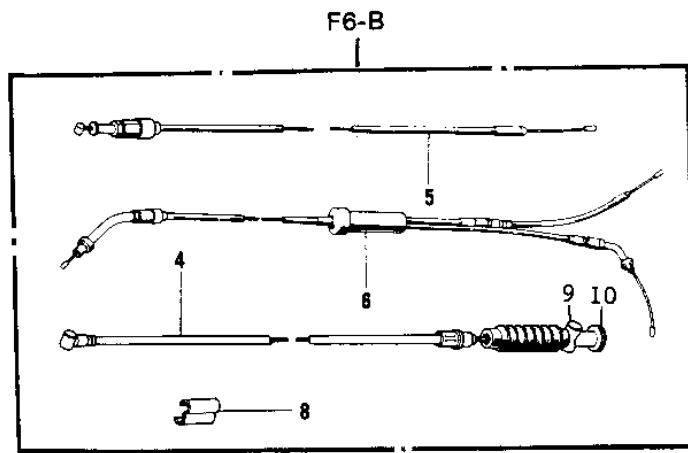

1971 F6 PARTS DIAGRAM

CABLES

1971 F6 PARTS LIST

CABLES

ITEM NAME	PART NUMBER	QUANTITY
CABLE,SPEEDOMETER (Ref # 1)	54001-032	1
CABLE-TACHOMETER (Ref # 2)	54018-009	1
CABLE-CLUTCH (Ref # 3)	54011-038	1
CABLE-FRONT BRAKE (Ref # 4)	54005-056	1
CABLE-FRONT BRAKE (Ref # 4)	54005-057	1
CABLE-STARTER (Ref # 5)	54017-039	1
CABLE,STARTER (Ref # 5)	54017-060	1
CABLE-CONTROL (Ref # 6)	54012-067	1
CABLE-CONTROL (Ref # 6)	54012-082	1
DUST SHIELD-CABLE (Ref # 7)	54009-004	1
CLAMP-CABLE (Ref # 8)	92037-069	1
JOINT-BRAKE ROD (Ref # 9)	92043-082	1
NUT-BRAKE ROD ADJUST (Ref # 10)	92015-052	1