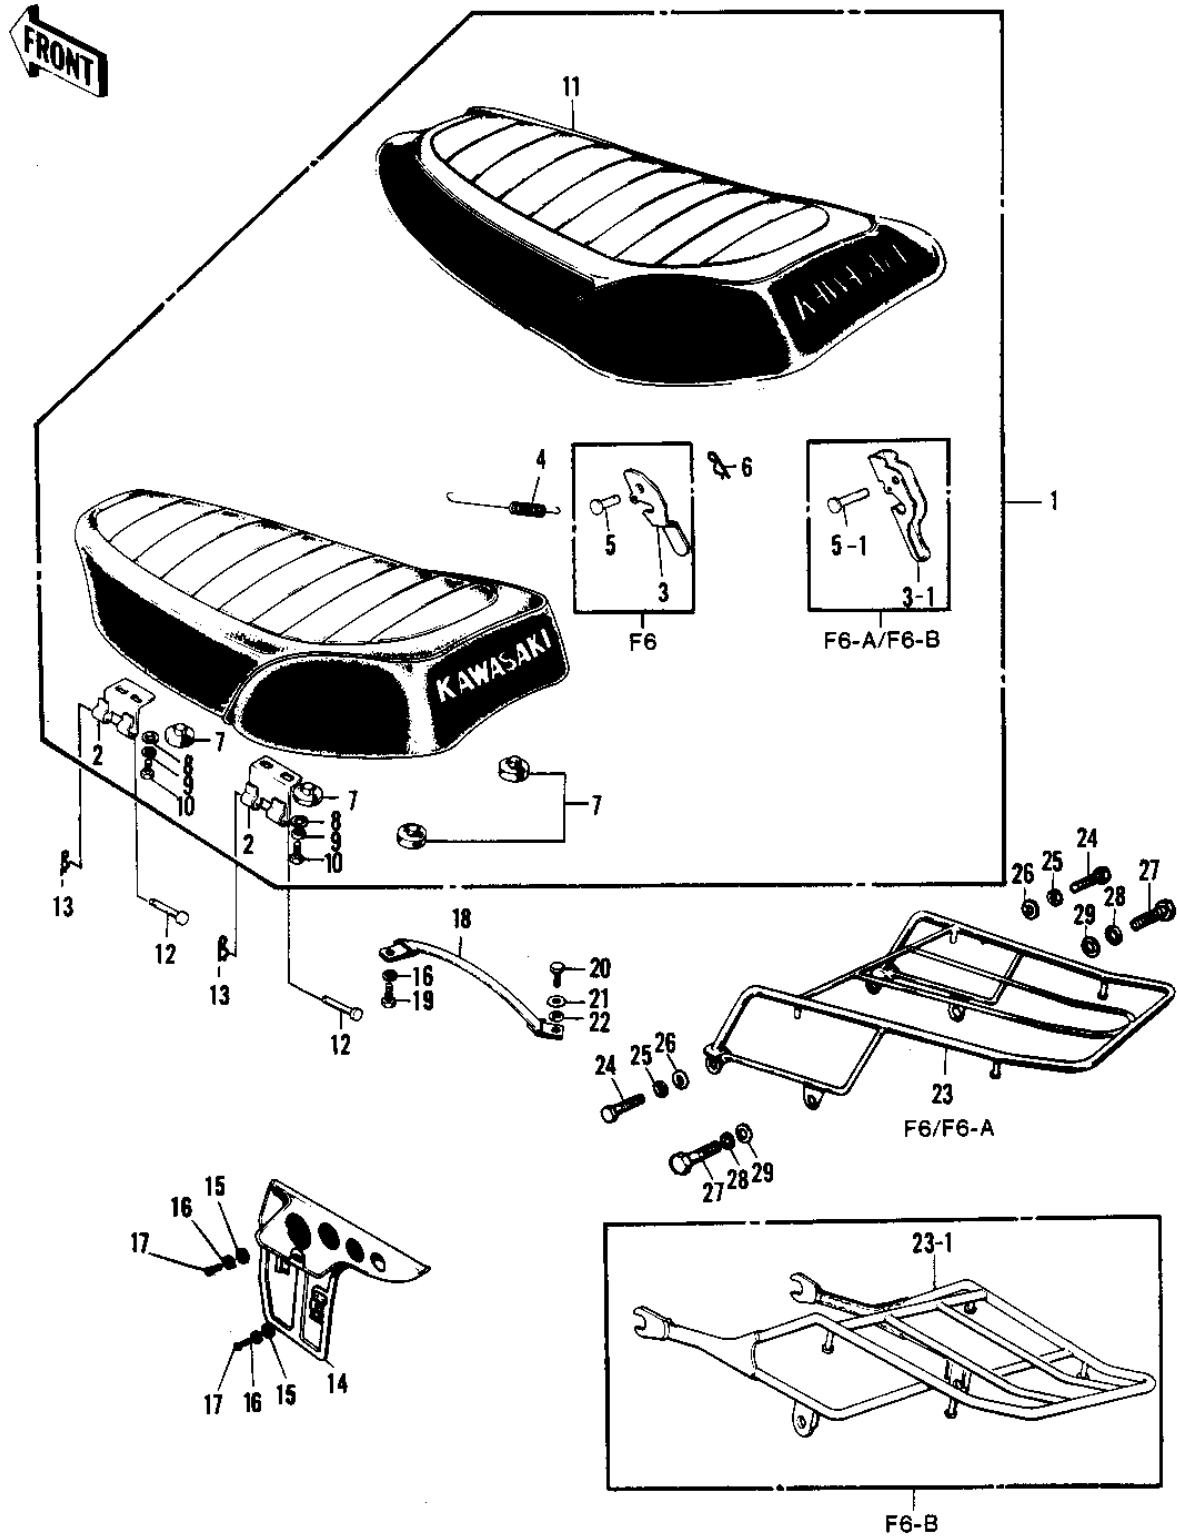

# 1972 F6-A PARTS DIAGRAM

SEAT/CARRIER/CHAIN COVER

## SEAT/CARRIER/CHAIN COVER

ITEM NAME	PART NUMBER	QUANTITY
SEAT-DUAL (Ref # 1)	53002-021	
SEAT ASSY-DUAL (Ref # 1)	53002-043	
HINGE (Ref # 2)	53009-015	
HOOK (Ref # 3)	53008-008	
HOOK (Ref # 3-1)	53008-012	
SPRING,HOOK (Ref # 4)	53012-013	
PIN DUAL SEAT PIVOT (Ref # 5)	53011-001	
PIN-DUAL SEAT PIVOT (Ref # 5-1)	53011-004	
COTTER PIN (Ref # 6)	92041-003	
DAMPER RUBB DUAL SEAT (Ref # 7)	92075-023	
WASHER PLAIN 6MM (Ref # 8)	411B0600	
WASHER SPRING 6MM (Ref # 9)	461F0600	
BOLT-UPSET 6X14 (Ref # 10)	112B0614	
COVER-DUAL SEAT (Ref # 11)	53003-006	
PIN (Ref # 12)	53011-002	
COTTER PIN (Ref # 13)	92041-003	
CASE-CHAIN,BLACK (Ref # 14)	36014-035-21	
WASHER PLAIN 6MM (Ref # 15)	411B0600	
WASHER SPRING 6MM (Ref # 16)	461F0600	
SCREW PAN HEAD 6X12 (Ref # 17)	220B0612	
BAND-SEAT STOPPER (Ref # 18)	92072-038	
BAND-SEAT STOPPER (Ref # 18)	92072-038	
BOLT,6X10 (Ref # 19)	112G0610	
BOLT-UPSET,6X12 (Ref # 20)	112G0612	
WASHER LOCK 6MM (Ref # 21)	464H0600	
WASHER PLAIN 6MM (Ref # 22)	410B0600	
CARRIER-LUGGAGE (Ref # 23)	53029-038	
CARRIER-LUGGAGE (Ref # 23-1)	53029-045	
BOLT-SMALL-UPSET,8X18 (Ref # 24)	115G0818	

## SEAT/CARRIER/CHAIN COVER

ITEM NAME	PART NUMBER	QUANTITY
WASHER SPRING 8MM (Ref # 25)	461F0800	
WASHER PLAIN 8MM (Ref # 26)	410B0800	
BOLT,HEX HEAD,10X18 (Ref # 27)	113G1018	
BOLT,10X28 (Ref # 27)	113G1028	
WASHER SPRING 10MM (Ref # 28)	461F1000	
WASHER PLAIN 10MM (Ref # 29)	410B1000	