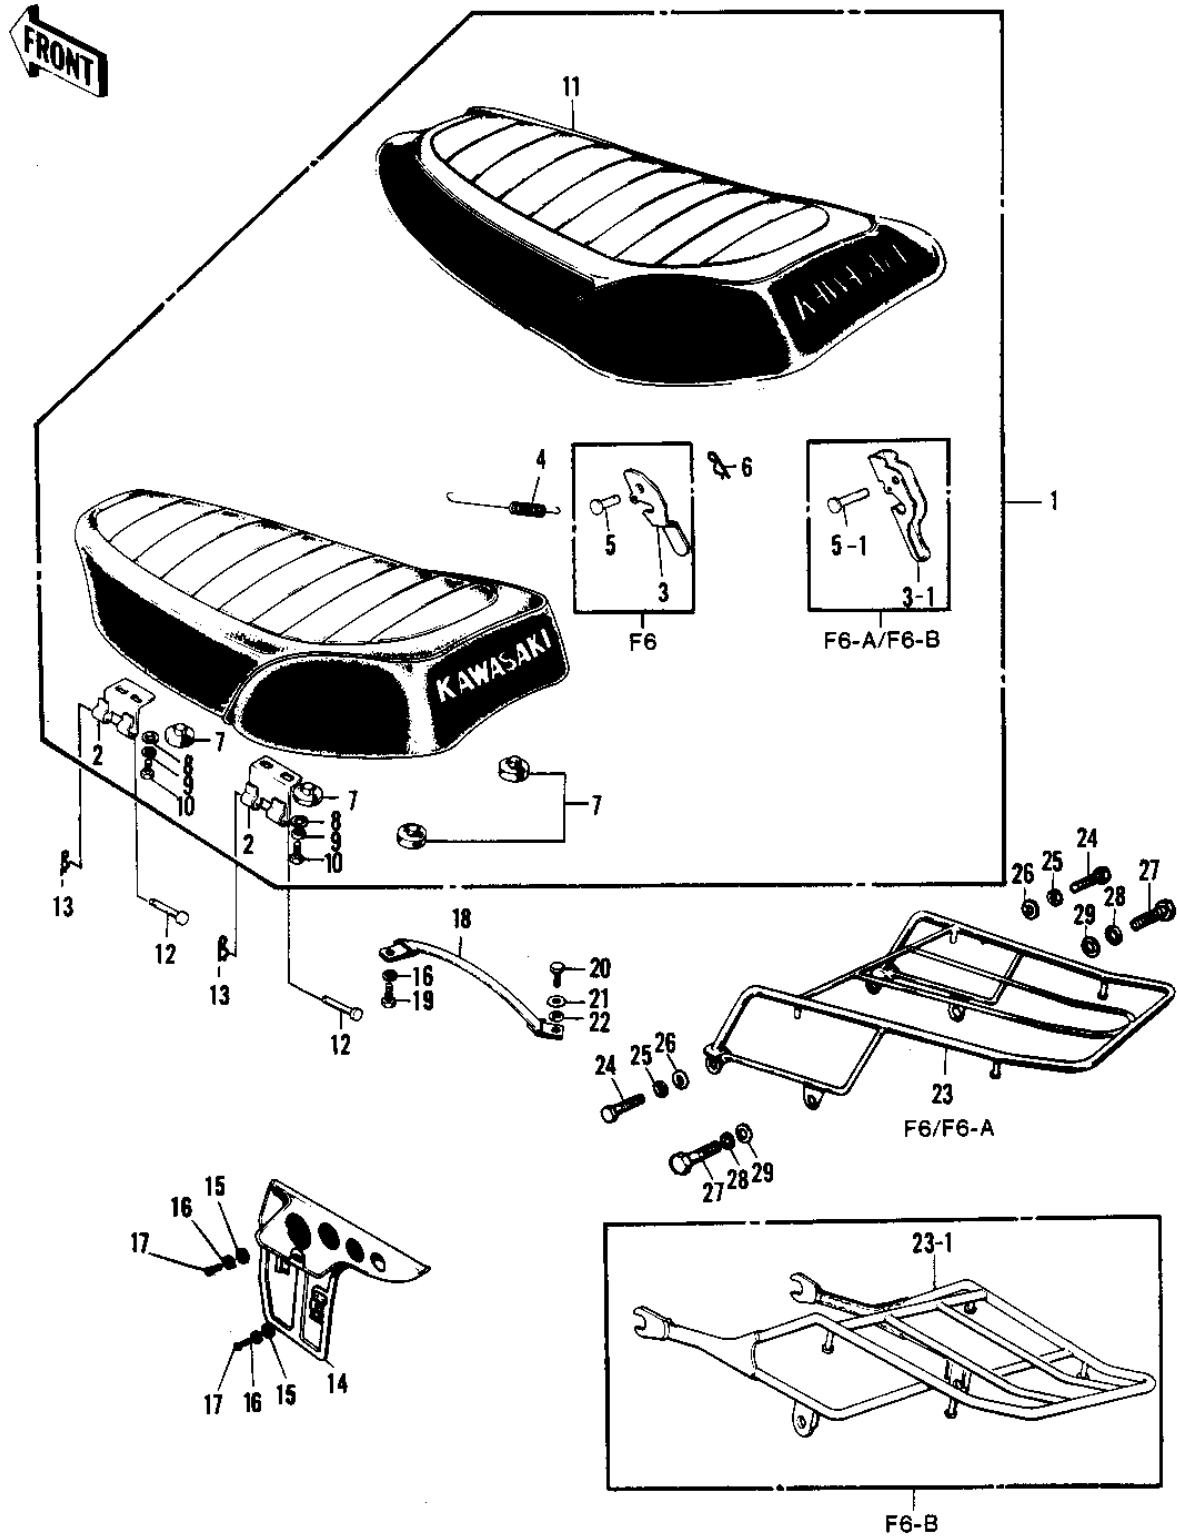

# 1972 F6-A PARTS DIAGRAM

SEAT/CARRIER/CHAIN COVER

### SEAT/CARRIER/CHAIN COVER

ITEM NAME	PART NUMBER	QUANTITY
SEAT-DUAL (Ref # 1)	53002-021	
SEAT ASSY-DUAL (Ref # 1)	53002-043	
HINGE (Ref # 2)	53009-015	
HOOK (Ref # 3)	53008-008	
HOOK (Ref # 3-1)	53008-012	
SPRING,HOOK (Ref # 4)	53012-013	
PIN DUAL SEAT PIVOT (Ref # 5)	53011-001	
PIN-DUAL SEAT PIVOT (Ref # 5-1)	53011-004	
COTTER PIN (Ref # 6)	92041-003	
DAMPER RUBB DUAL SEAT (Ref # 7)	92075-023	
WASHER PLAIN 6MM (Ref # 8)	411B0600	
WASHER SPRING 6MM (Ref # 9)	461F0600	
BOLT-UPSET 6X14 (Ref # 10)	112B0614	
COVER-DUAL SEAT (Ref # 11)	53003-006	
PIN (Ref # 12)	53011-002	
COTTER PIN (Ref # 13)	92041-003	
CASE-CHAIN,BLACK (Ref # 14)	36014-035-21	
WASHER PLAIN 6MM (Ref # 15)	411B0600	
WASHER SPRING 6MM (Ref # 16)	461F0600	
SCREW PAN HEAD 6X12 (Ref # 17)	220B0612	
BAND-SEAT STOPPER (Ref # 18)	92072-038	
BAND-SEAT STOPPER (Ref # 18)	92072-038	
BOLT,6X10 (Ref # 19)	112G0610	
BOLT-UPSET,6X12 (Ref # 20)	112G0612	
WASHER LOCK 6MM (Ref # 21)	464H0600	
WASHER PLAIN 6MM (Ref # 22)	410B0600	
CARRIER-LUGGAGE (Ref # 23)	53029-038	
CARRIER-LUGGAGE (Ref # 23-1)	53029-045	
BOLT-SMALL-UPSET,8X18 (Ref # 24)	115G0818	

## SEAT/CARRIER/CHAIN COVER

ITEM NAME	PART NUMBER	QUANTITY
WASHER SPRING 8MM (Ref # 25)	461F0800	
WASHER PLAIN 8MM (Ref # 26)	410B0800	
BOLT,HEX HEAD,10X18 (Ref # 27)	113G1018	
BOLT,10X28 (Ref # 27)	113G1028	
WASHER SPRING 10MM (Ref # 28)	461F1000	
WASHER PLAIN 10MM (Ref # 29)	410B1000	