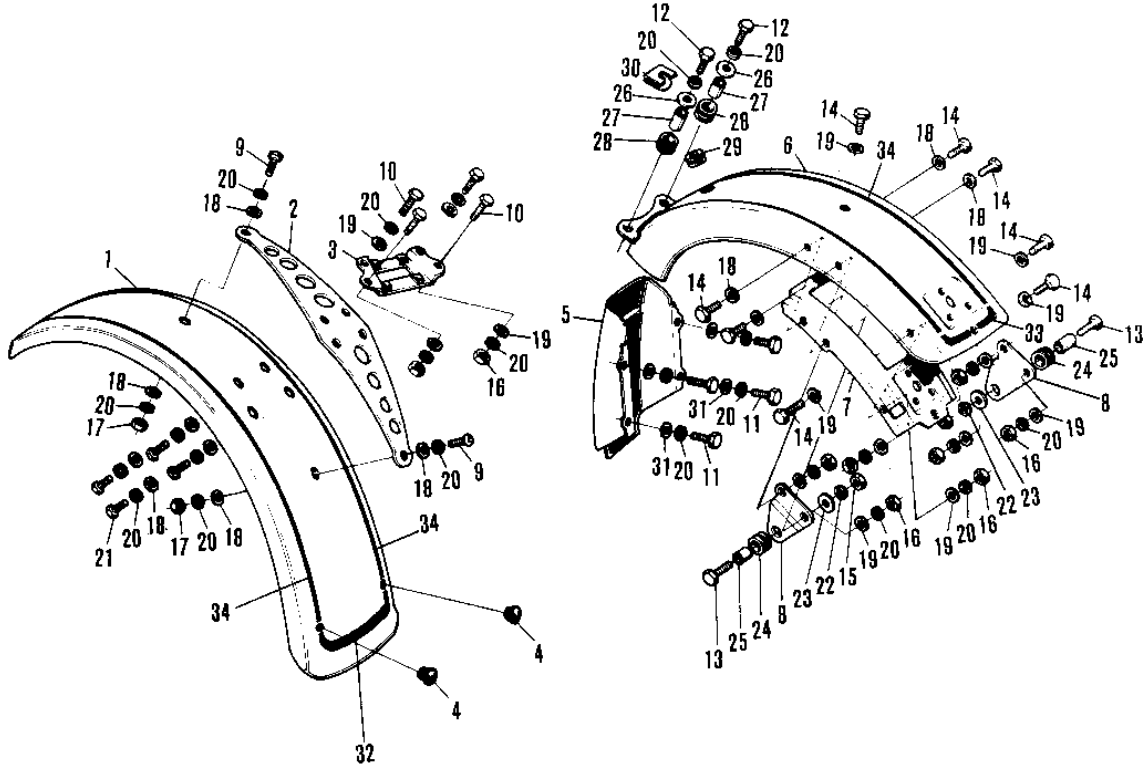

1972 F6-A PARTS DIAGRAM

FENDERS (F6/A)

(F6)

1972 F6-A PARTS LIST

FENDERS (F6/A)

ITEM NAME	PART NUMBER	QUANTITY
FENDER-FR,YELLOW (Ref # 1)	35004-055-53	
FENDER-FR,ORANGE (Ref # 1)	35004-055-71	
PLATE FRONT FENDER (Ref # 2)	35013-003	
BRACKET-FRONT FENDER (Ref # 3)	35012-013	
PLUG RUBBER (Ref # 4)	92074-005	
FENDER-RR (Ref # 5)	35022-053	
FENDER-REAR,B YELLOW (Ref # 6)	35022-054-53	
FENDER-RR,ORANGE (Ref # 6)	35022-054-71	
BRACE-REAR FENDER (Ref # 7)	35034-012	
BRACKET-REAR FENDER (Ref # 8)	35025-019	
SCREW PAN HEAD 6X12 (Ref # 9)	220E0612	
BOLT-UPSET (Ref # 10)	112G0625	
BOLT-UPSET 6X14 (Ref # 11)	112B0614	
BOLT-UPSET (Ref # 12)	112G0618	
BOLT HEX HEAD 8X32 (Ref # 13)	116B0832	
SCREW PAN HEAD 6X14 (Ref # 14)	220B0614	
NUT,8MM (Ref # 15)	311B0800	
NUT 6MM (Ref # 16)	311B0600	
NUT 6MM (Ref # 17)	312B0600	
WASHER 6.5X20X1.6T (Ref # 18)	92022-125	
WASHER PLAIN 6MM (Ref # 19)	411B0600	
WASHER SPRING 6MM (Ref # 20)	461F0600	
BOLT-UPSET,6X12 (Ref # 21)	112G0612	
WASHER SPRING 8MM (Ref # 22)	461F0800	
WASHER,8X26X2.3 (Ref # 23)	92022-1564	
DAMPER RUBB TANK FRNT (Ref # 24)	92075-013	
SPACER FUEL TANK MONT (Ref # 25)	92027-012	
WASHER 6.5X20X1.6T (Ref # 26)	92022-125	
COLLAR (Ref # 27)	92027-103	

1972 F6-A PARTS LIST

FENDERS (F6/A)

ITEM NAME	PART NUMBER	QUANTITY
DAMPER RUBBER (Ref # 28)	92075-051	
GROMMET HARNESS 10MM (Ref # 29)	92071-010	
PLATE-GROUND WIRE (Ref # 30)	26015-001	
COLLAR (Ref # 31)	92027-122	
EMBLEM-FRONT FENDER (Ref # 32)	56027-020	
EMBLEM-FENDER (Ref # 33)	56027-022	
EMBLEM-REARFENDER (Ref # 34)	56027-023	