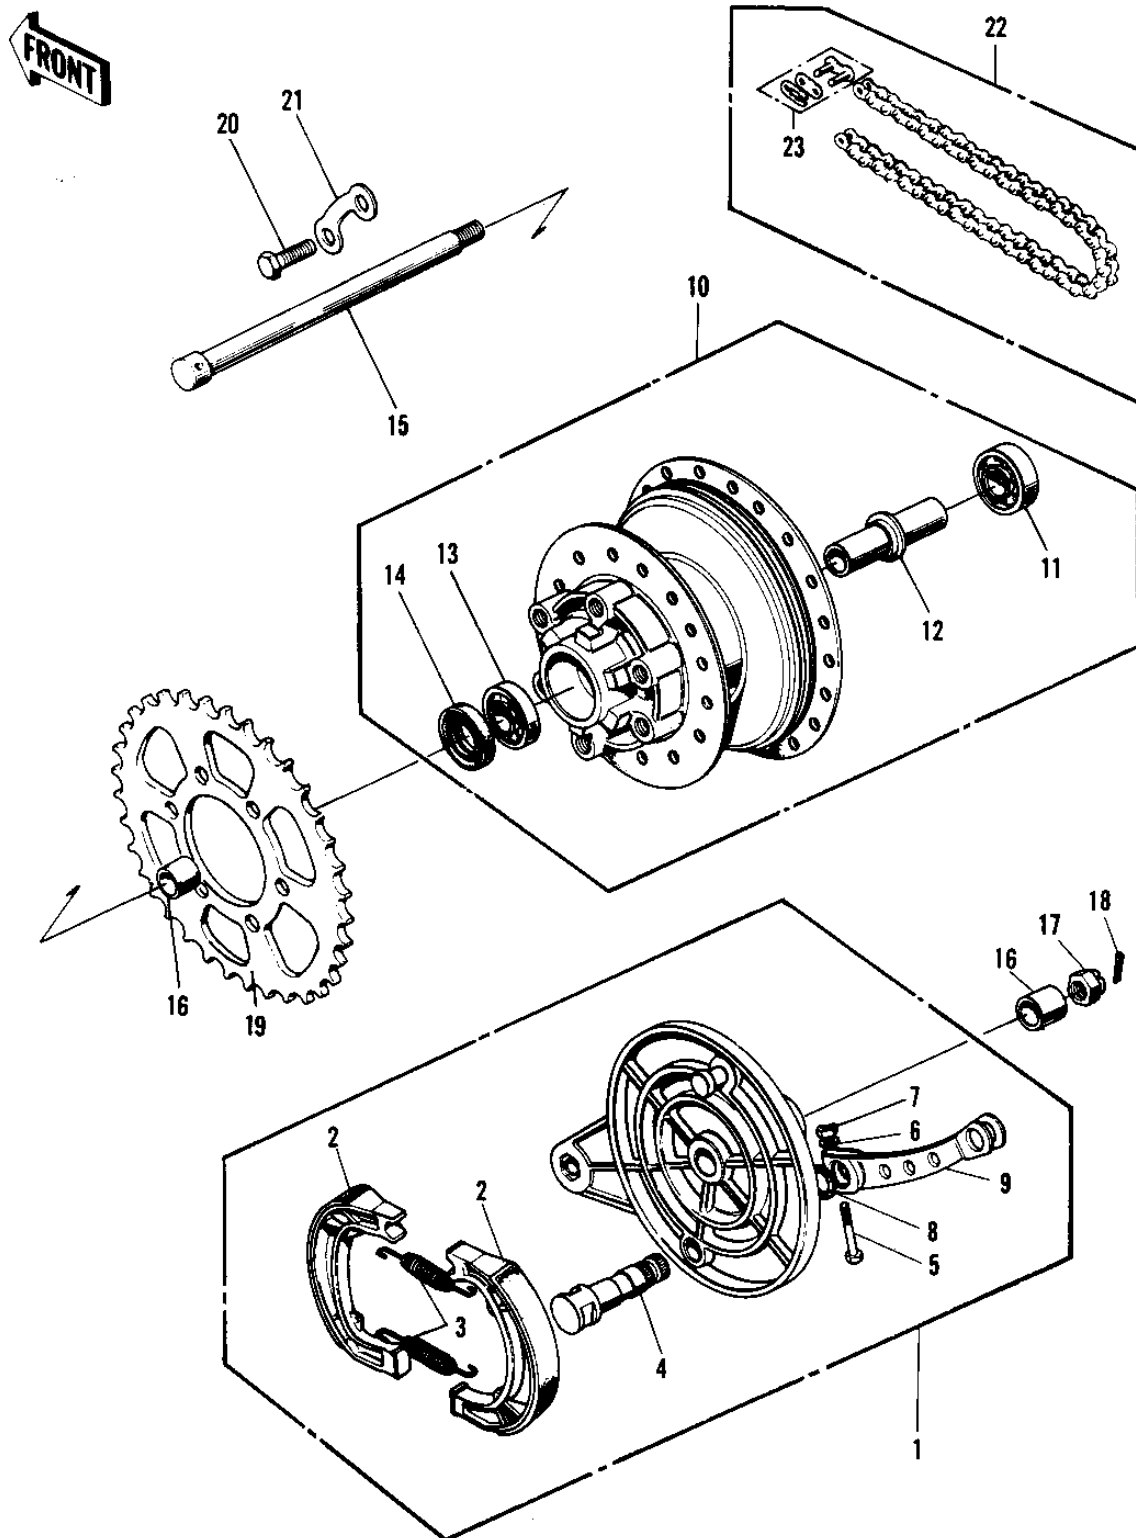

1973 F6-B PARTS DIAGRAM

REAR HUB/BRAKE/CHAIN

1973 F6-B PARTS LIST

REAR HUB/BRAKE/CHAIN

ITEM NAME	PART NUMBER	QUANTITY
PANEL-ASY,RR BRK (Ref # 1)	42006-018	1
PANEL-ASY,RR BRK,BLK (Ref # 1)	42006-028-21	1
SHOE,BRAKE (Ref # 2)	41048-1007	2
SPRING,BRAKE SHOE (Ref # 3)	92081-1766	1
CAM SHAFT-FRONT BRAKE (Ref # 4)	41050-018	1
BOLT-UPSET (Ref # 5)	112G0630	1
WASHER PLAIN 6MM (Ref # 6)	410B0600	1
NUT 6MM (Ref # 7)	311B0600	1
"O" RING,11MM (Ref # 8)	92055-004	1
LEVER-REAR BRAKE CAM (Ref # 9)	42029-015	1
LEVER-REAR BRAKE CAM (Ref # 9)	42029-023	1
DRUM ASSY-REAR BRAKE (Ref # 10)	42005-024	1
DRUM ASSY-REAR BRAKE (Ref # 10)	42005-029	1
BEARING BALL #6302Z (Ref # 11)	601B6302Z	1
SPACER-RR HUB BEARING (Ref # 12)	42010-019	1
BEARING BALL #6302 (Ref # 13)	601B6302	1
OIL SEAL RR BRK DRUM (Ref # 14)	92050-009	1
AXLE-REAR (Ref # 15)	42031-037	2
COLLAR-REAR HUB (Ref # 16)	42032-027	1
COLLAR-REAR AXLE (Ref # 16)	42032-036	1
NUT CASTLE 14MM (Ref # 17)	321B1400	1
PIN COTTER 3.0X30 (Ref # 18)	550D3030	1
SPROCKET-REAR,55T (Ref # 19)	42041-094	1
REAR SPROCKET 50T (Ref # 19)	42041-085	1
BOLT-HEX HEAD,10X25 (Ref # 20)	92001-087	1
WASHER LOCK (Ref # 21)	92088-007	1
UNAVAILABLE IN PRICE BOOK (Ref # 22)	695Z43118	1
DR CHAIN 428X118H (Ref # 22)	92057-030	1
JOINT-CHAIN (Ref # 23)	92058-1015	1