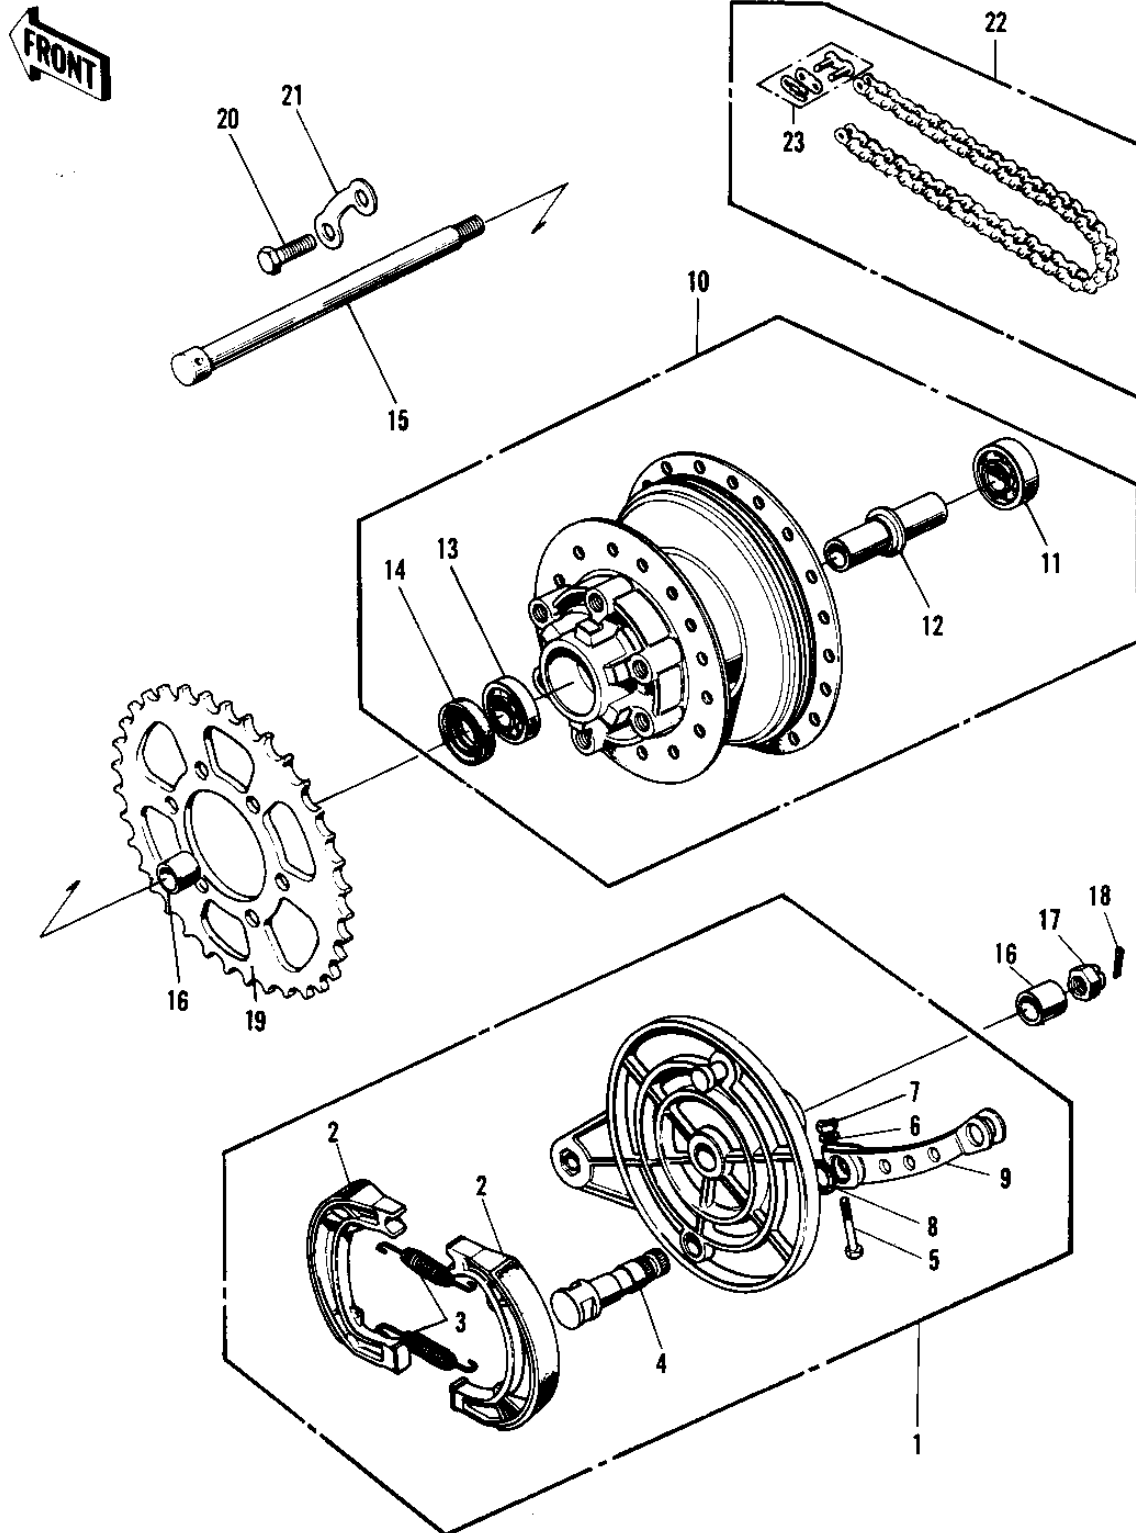

1972 F6-A PARTS DIAGRAM

REAR HUB/BRAKE/CHAIN

1972 F6-A PARTS LIST

REAR HUB/BRAKE/CHAIN

ITEM NAME	PART NUMBER	QUANTITY
PANEL-ASY,RR BRK (Ref # 1)	42006-018	
PANEL-ASY,RR BRK,BLK (Ref # 1)	42006-028-21	
SHOE,BRAKE (Ref # 2)	41048-1007	
SHOE,BRAKE (Ref # 2)	41048-1007	
SPRING,BRAKE SHOE (Ref # 3)	92081-1766	
CAM SHAFT-FRONT BRAKE (Ref # 4)	41050-018	
BOLT-UPSET (Ref # 5)	112G0630	
WASHER PLAIN 6MM (Ref # 6)	410B0600	
NUT 6MM (Ref # 7)	311B0600	
"0" RING,11MM (Ref # 8)	92055-004	
LEVER-REAR BRAKE CAM (Ref # 9)	42029-015	
LEVER-REAR BRAKE CAM (Ref # 9)	42029-023	
DRUM ASSY-REAR BRAKE (Ref # 10)	42005-024	
DRUM ASSY-REAR BRAKE (Ref # 10)	42005-029	
BEARING BALL #6302Z (Ref # 11)	601B6302Z	
SPACER-RR HUB BEARING (Ref # 12)	42010-019	
BEARING BALL #6302 (Ref # 13)	601B6302	
OIL SEAL RR BRK DRUM (Ref # 14)	92050-009	
AXLE-REAR (Ref # 15)	42031-037	
AXLE-REAR (Ref # 15)	42031-037	
COLLAR-REAR HUB (Ref # 16)	42032-027	
COLLAR-REAR AXLE (Ref # 16)	42032-036	
NUT CASTLE 14MM (Ref # 17)	321B1400	
PIN COTTER 3.0X30 (Ref # 18)	550D3030	
SPROCKET-REAR,55T (Ref # 19)	42041-094	
REAR SPROCKET 50T (Ref # 19)	42041-085	
BOLT-HEX HEAD,10X25 (Ref # 20)	92001-087	
WASHER LOCK (Ref # 21)	92088-007	
UNAVAILABLE IN PRICE BOOK (Ref # 22)	695Z43118	