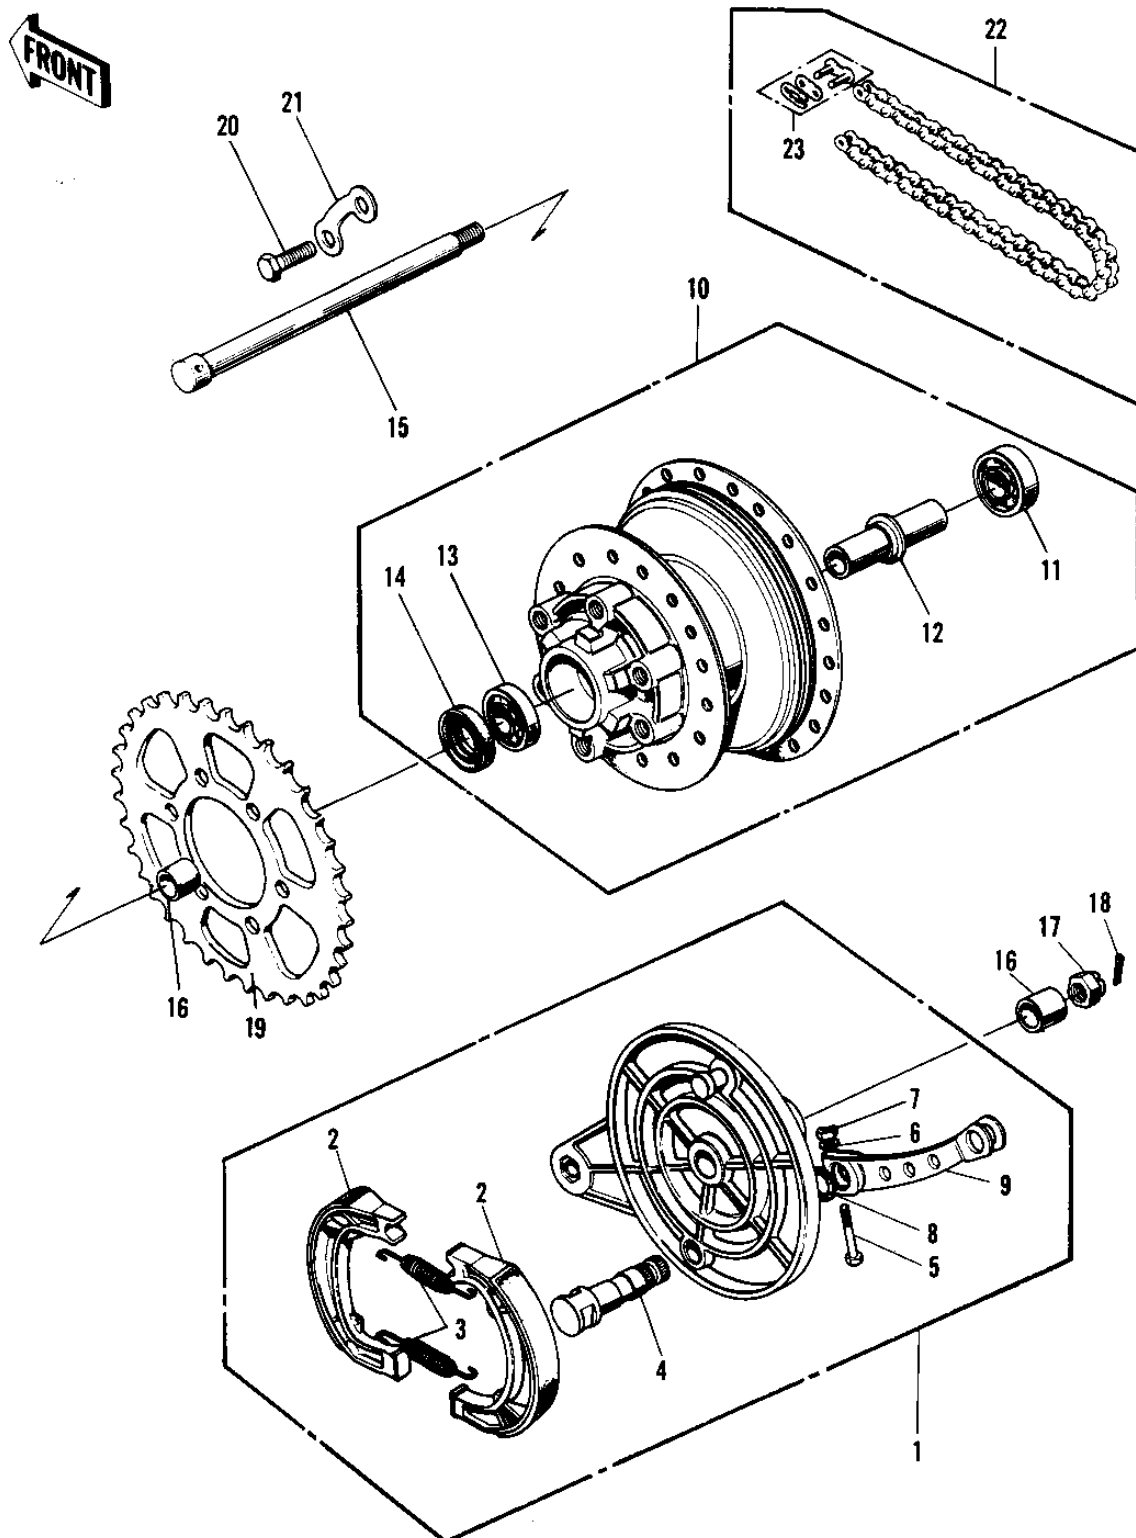

## 1971 F6 PARTS DIAGRAM

REAR HUB/BRAKE/CHAIN

## 1971 F6 PARTS LIST

### REAR HUB/BRAKE/CHAIN

ITEM NAME	PART NUMBER	QUANTITY
PANEL-ASY,RR BRK (Ref # 1)	42006-018	1
PANEL-ASY,RR BRK,BLK (Ref # 1)	42006-028-21	1
SHOE,BRAKE (Ref # 2)	41048-1007	2
SPRING,BRAKE SHOE (Ref # 3)	92081-1766	1
CAM SHAFT-FRONT BRAKE (Ref # 4)	41050-018	1
BOLT-UPSET (Ref # 5)	112G0630	1
WASHER PLAIN 6MM (Ref # 6)	410B0600	1
NUT 6MM (Ref # 7)	311B0600	1
"0" RING,11MM (Ref # 8)	92055-004	1
LEVER-REAR BRAKE CAM (Ref # 9)	42029-015	1
LEVER-REAR BRAKE CAM (Ref # 9)	42029-023	1
DRUM ASSY-REAR BRAKE (Ref # 10)	42005-024	1
DRUM ASSY-REAR BRAKE (Ref # 10)	42005-029	1
BEARING BALL #6302Z (Ref # 11)	601B6302Z	1
SPACER-RR HUB BEARING (Ref # 12)	42010-019	1
BEARING BALL #6302 (Ref # 13)	601B6302	1
OIL SEAL RR BRK DRUM (Ref # 14)	92050-009	1
AXLE-REAR (Ref # 15)	42031-037	2
COLLAR-REAR HUB (Ref # 16)	42032-027	1
COLLAR-REAR AXLE (Ref # 16)	42032-036	1
NUT CASTLE 14MM (Ref # 17)	321B1400	1
PIN COTTER 3.0X30 (Ref # 18)	550D3030	1
SPROCKET-REAR,55T (Ref # 19)	42041-094	1
REAR SPROCKET 50T (Ref # 19)	42041-085	1
BOLT-HEX HEAD,10X25 (Ref # 20)	92001-087	1
WASHER LOCK (Ref # 21)	92088-007	1
UNAVAILABLE IN PRICE BOOK (Ref # 22)	695Z43118	1
DR CHAIN 428X118H (Ref # 22)	92057-030	1
JOINT-CHAIN (Ref # 23)	92058-1015	1