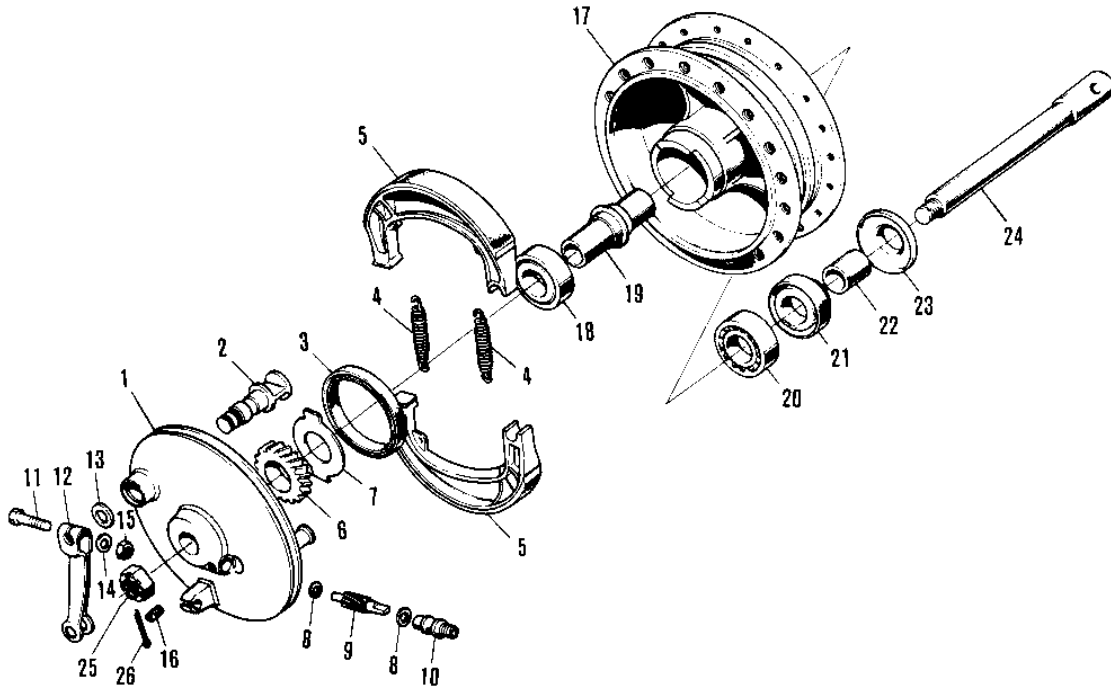

# 1972 F6-A PARTS DIAGRAM

FRONT HUB/BRAKE

# 1972 F6-A PARTS LIST

## FRONT HUB/BRAKE

ITEM NAME	PART NUMBER	QUANTITY
PANEL-ASY,FR BRK BLK (Ref # 1-16)	41035-033-21	
PANEL-ASY,FR BRK BLK (Ref # 1-16)	41035-033-21	
CAM SHAFT-FRONT BRAKE (Ref # 2)	41050-018	
OIL SEAL F BRK PANEL (Ref # 3)	92050-010	
SPRING,BRAKE SHOE (Ref # 4)	92081-1766	
SHOE,BRAKE (Ref # 5)	41048-1007	
GEAR-SPEEDOMETER (Ref # 6)	41059-014	
RECIEVER-SPEED GEAR (Ref # 7)	41064-006	
WASHER THRST SPD PINI (Ref # 8)	41063-001	
PINION SPEEDOMETER (Ref # 9)	41060-004	
BUSH SPEEDMETER CABLE (Ref # 10)	41062-001	
BOLT-UPSET (Ref # 11)	112G0630	
LEVER FRONT BRAKE CAM (Ref # 12)	41053-005	
WASHER BRAKE CAM SHT (Ref # 13)	41052-001	
WASHER PLAIN 6MM (Ref # 14)	410B0600	
NUT 6MM (Ref # 15)	311B0600	
SCREW-BUSHING NET (Ref # 16)	41070-004	
SCREW-BUSHING NET (Ref # 16)	41070-004	
PIN,SPRING (Ref # 16)	41082-001	
DRUM-ASSY,FR BRK (Ref # 17-21)	41034-004	
BEARING BALL #6301Z (Ref # 18)	601B6301Z	
SPACER FR HUB BEARING (Ref # 19)	41039-005	
BEARING BALL #6301 (Ref # 20)	601B6301	
OIL SEAL FR BRK DRUM (Ref # 21)	92050-011	
COLLAR FRONT HUB R.H (Ref # 22)	41069-005	
DUST SHIELD FR BRAKE (Ref # 23)	41042-006	
AXLE-FRONT (Ref # 24)	41068-034	
NUT CASTLE 12MM (Ref # 25)	321B1200	
PIN COTTER 3.0X25 (Ref # 26)	550D3025	