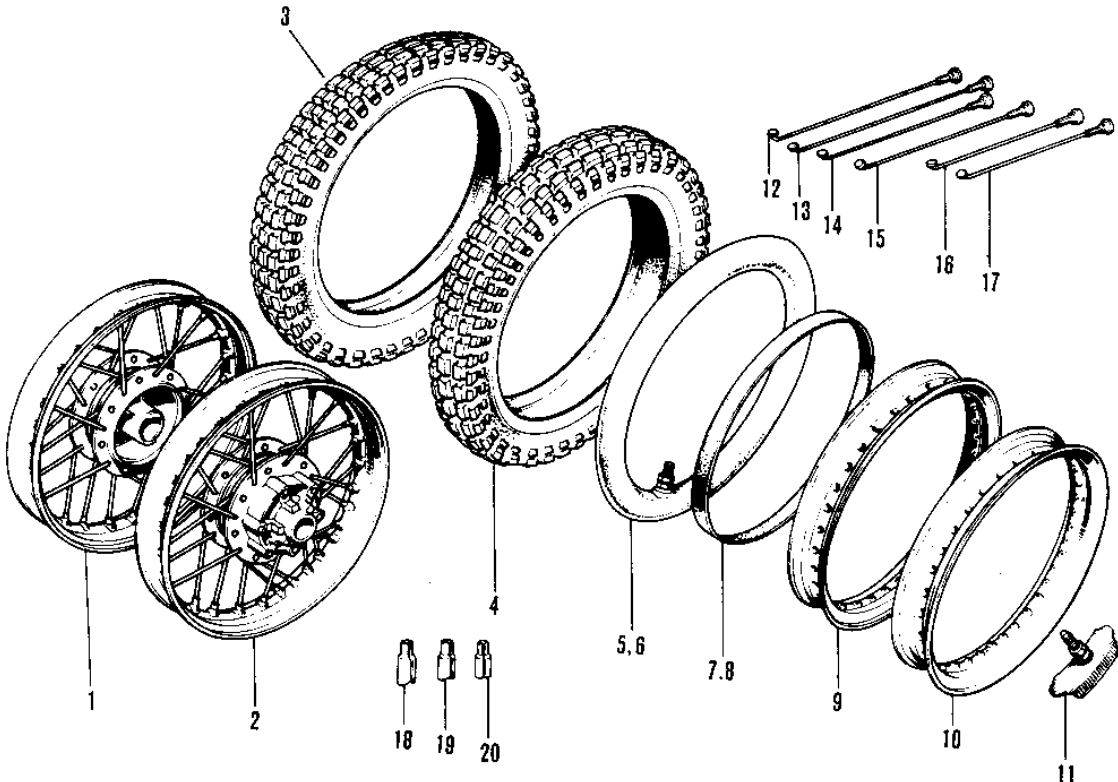

1971 F6 PARTS DIAGRAM

WHEELS/TIRES

1971 F6 PARTS LIST

WHEELS/TIRES

| ITEM NAME | PART NUMBER | QUANTITY |
|-------------------------------------|-------------|----------|
| WHEEL ASSY-FRONT (Ref # 1) | 41074-019 | 1 |
| WHEEL ANNY-REAR (Ref # 2) | 42048-022 | 1 |
| UNAVAILABLE IN PRICE BOOK (Ref # 3) | 41017-006 | 1 |
| TIRE 325-18 Y620 R (Ref # 4) | 41019-009 | 1 |
| UNAVAILABLE IN PRICE BOOK (Ref # 5) | 41022-020 | 1 |
| TUBE 300/325/360-18 (Ref # 6) | 41022-028 | 1 |
| BAND,RIM,4.00/5.10-18 (Ref # 7) | 41023-1006 | 2 |
| RIM 1.60AX18W (Ref # 9) | 41025-011 | 1 |
| RIM 1.85BX18W (Ref # 10) | 41025-044 | 1 |
| PROTECTOR-BEAD 1.85B (Ref # 11) | 41024-007 | 1 |
| SPOKE-ASY,INNER (Ref # 12) | 41027-024 | 1 |
| SPOKE-ASY,OUTER (Ref # 13) | 41028-024 | 1 |
| SPOKE-ASY,INNER (Ref # 14) | 41027-032 | 3 |
| SPOKE-ASY,OUTER (Ref # 15) | 41028-031 | 3 |
| SPOKE-ASY,INNER (Ref # 16) | 41027-033 | 3 |
| SPOKE-ASY,OUTER (Ref # 17) | 41028-032 | 3 |
| WEIGHT,BALANCE,30G (Ref # 18) | 41075-1009 | 1 |
| WEIGHT,BALANCE,20G (Ref # 19) | 41075-1008 | 1 |
| WEIGHT,BALANCE,10G (Ref # 20) | 41075-1007 | 1 |