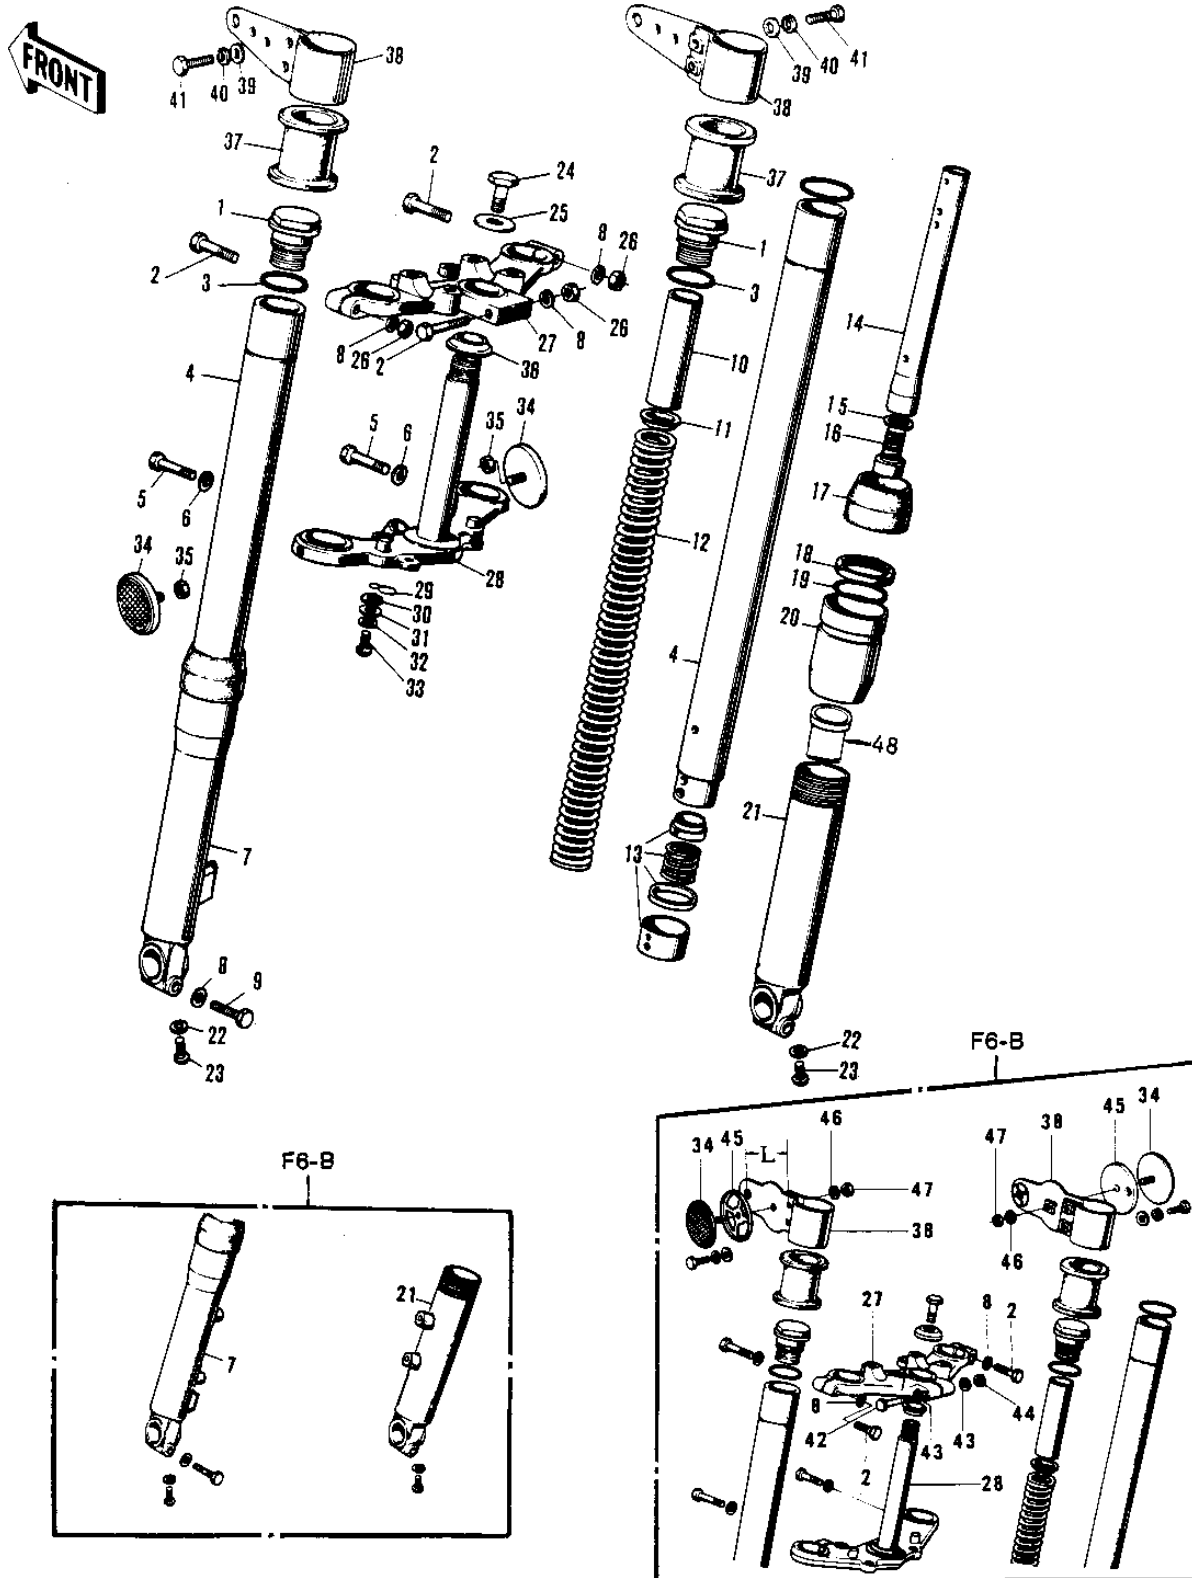

1972 F6-A PARTS DIAGRAM

FRONT FORK

1972 F6-A PARTS LIST

FRONT FORK

ITEM NAME	PART NUMBER	QUANTITY
FRONT FORK ASSY (Ref # 1-28)	44001-069	
FORK-FRONT (Ref # 1-28)	44001-086	
FORK-FRONT (Ref # 1-28)	44001-101	
BOLT-FORK TOP (Ref # 1)	44041-036	
BOLT (Ref # 2)	92001-1578	
BOLT-STEERING STEM HD (Ref # 2)	44041-044	
'O' RING INNER TUBE (Ref # 3)	44046-014	
TUBE-FORK INNER (Ref # 4)	44013-028	
BOLT HEX HEAD 10X32 (Ref # 5)	113B1032	
WASHER SPRING 10MM (Ref # 6)	461F1000	
TUBE,LH,FORK OUTER (Ref # 7)	44005-037	
WASHER SPRING 8MM (Ref # 8)	461F0800	
WASHER SPRING 8MM (Ref # 8)	461F0800	
BOLT HEX HEAD 8X25 (Ref # 9)	116B0825	
UNAVAILABLE IN PRICE BOOK (Ref # 10)	44028-106	
GUIDE FORK SPRING (Ref # 11)	44029-012	
SPRING-FORK (Ref # 12)	44026-036	
CYLINDER-FORK (Ref # 13&14)	44022-006	
GASKET FORK CYL BOLT (Ref # 15)	44045-030	
BOLT FORK CYLINDER (Ref # 16)	44041-027	
DUST SHIELD FORK (Ref # 17)	44010-006	
OIL SEAL (Ref # 18)	92049-1049	
'O' RING OUTER TUBE (Ref # 19)	44046-012	
NUT FORK OUTER TUBE (Ref # 20)	44007-007	
TUBE,RH,FORK OUTER (Ref # 21)	44006-035	
GASKET FORK DRAIN PLG (Ref # 22)	44045-002	
SCREW PAN HEAD 4X8 (Ref # 23)	220B0408	
BOLT STRNG STEM HEAD (Ref # 24)	44041-007	
WASHER STRNG STEM HD (Ref # 25)	44043-016	