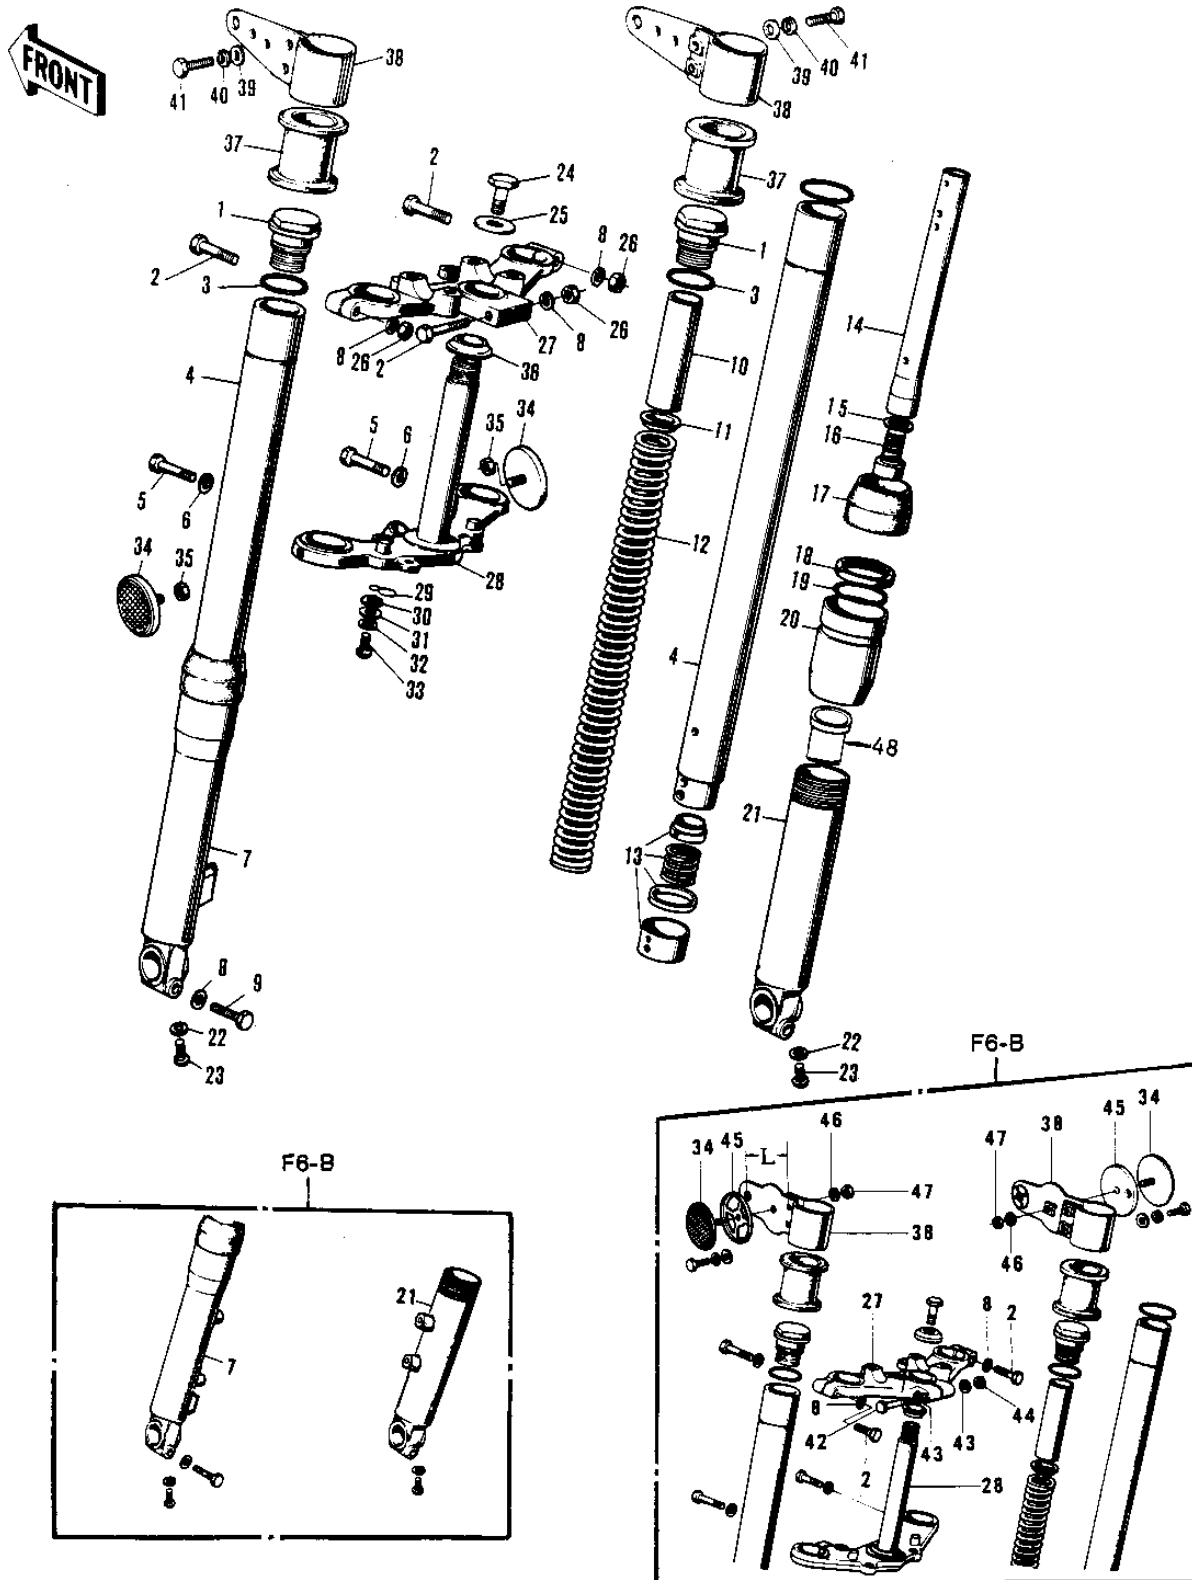

1971 F6 PARTS DIAGRAM

FRONT FORK

1971 F6 PARTS LIST

FRONT FORK

ITEM NAME	PART NUMBER	QUANTITY
FRONT FORK ASSY (Ref # 1-28)	44001-069	1
FORK-FRONT (Ref # 1-28)	44001-086	1
FORK-FRONT (Ref # 1-28)	44001-101	1
BOLT-FORK TOP (Ref # 1)	44041-036	1
BOLT (Ref # 2)	92001-1578	1
BOLT-STEERING STEM HD (Ref # 2)	44041-044	1
'O' RING INNER TUBE (Ref # 3)	44046-014	1
TUBE-FORK INNER (Ref # 4)	44013-028	1
BOLT HEX HEAD 10X32 (Ref # 5)	113B1032	1
WASHER SPRING 10MM (Ref # 6)	461F1000	1
TUBE,LH,FORK OUTER (Ref # 7)	44005-037	1
WASHER SPRING 8MM (Ref # 8)	461F0800	2
BOLT HEX HEAD 8X25 (Ref # 9)	116B0825	1
UNAVAILABLE IN PRICE BOOK (Ref # 10)	44028-106	1
GUIDE FORK SPRING (Ref # 11)	44029-012	1
SPRING-FORK (Ref # 12)	44026-036	1
CYLINDER-FORK (Ref # 13&14)	44022-006	1
GASKET FORK CYL BOLT (Ref # 15)	44045-030	1
BOLT FORK CYLINDER (Ref # 16)	44041-027	1
DUST SHIELD FORK (Ref # 17)	44010-006	1
OIL SEAL (Ref # 18)	92049-1049	1
'O' RING OUTER TUBE (Ref # 19)	44046-012	1
NUT FORK OUTER TUBE (Ref # 20)	44007-007	1
TUBE,RH,FORK OUTER (Ref # 21)	44006-035	1
GASKET FORK DRAIN PLG (Ref # 22)	44045-002	1
SCREW PAN HEAD 4X8 (Ref # 23)	220B0408	1
BOLT STRNG STEM HEAD (Ref # 24)	44041-007	1
WASHER STRNG STEM HD (Ref # 25)	44043-016	1
NUT,8MM (Ref # 26)	311B0800	1