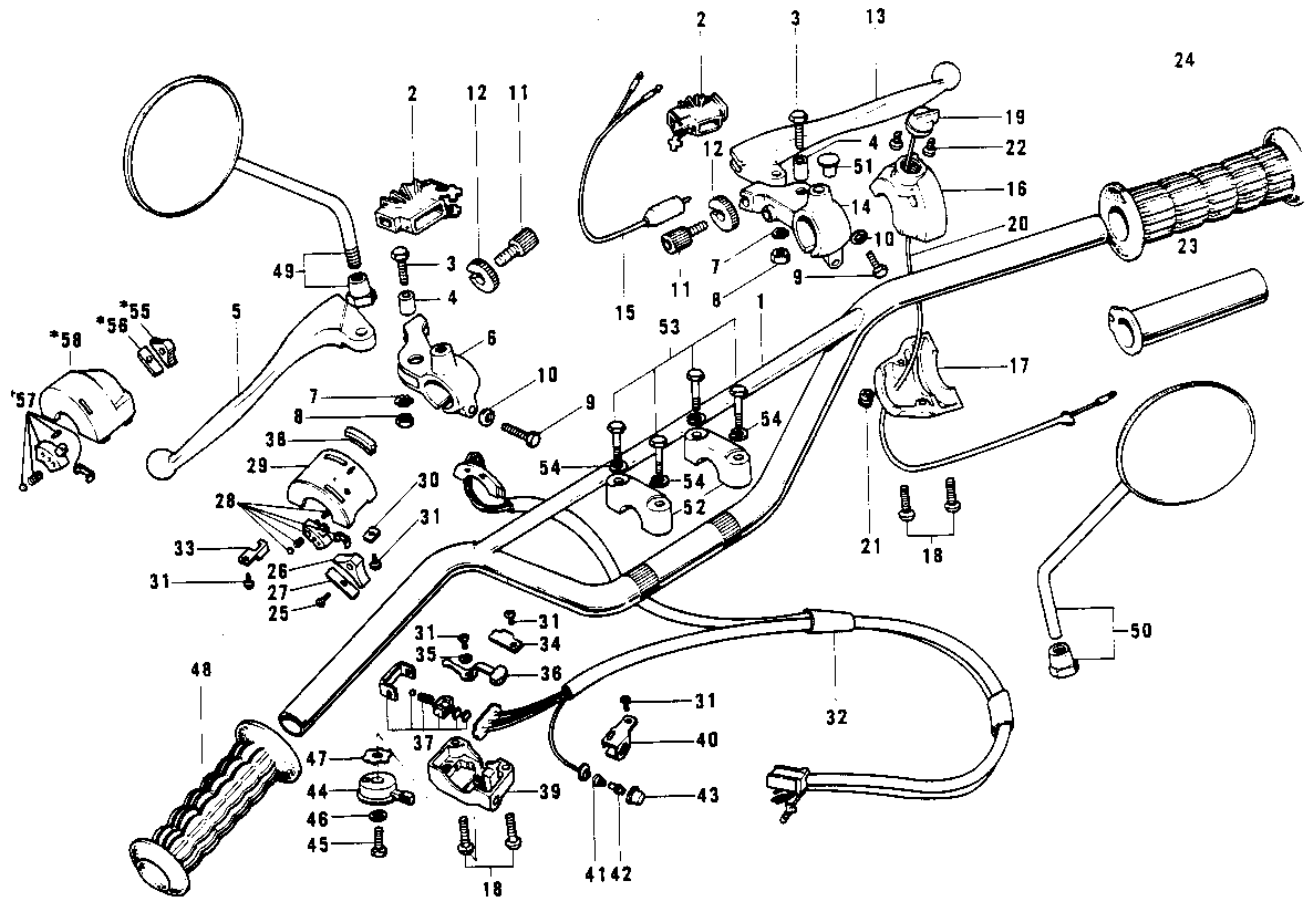

1973 F6-B PARTS DIAGRAM

HANDLEBAR (F6-B)

(F6)

1973 F6-B PARTS LIST

HANDLEBAR (F6-B)

ITEM NAME	PART NUMBER	QUANTITY
HANDLEBAR (Ref # 1)	46004-016	
DUST COVER (Ref # 2)	46071-002	
BOLT HEX HEAD 5X20 (Ref # 3)	92007-020	
COLLAR LEVER (Ref # 4)	46059-011	
LEVER-CLUTCH (Ref # 5)	46092-015	
HOLDER-CLUTCH LEV,BLK (Ref # 6)	46094-011-21	
WASHER LOCK 5MM (Ref # 7)	464H0500	
NUT 5MM (Ref # 8)	312B0500	
BOLT HEX HEAD 6X25 (Ref # 9)	110N0625	
WASHER PLAIN 6MM (Ref # 10)	410B0600	
SCREW,CABLE ADJUST (Ref # 11)	46055-010	
NUT-LOCK (Ref # 12)	46056-005	
LEVER FRONT BRAKE (Ref # 13)	46058-004	
HOLDER-FR BRK LEV,BLK (Ref # 14)	46060-009-21	
SWITCH-FR. BRAKE LAMP (Ref # 15)	27021-004	
CASE ASSY,R.H,BLACK (Ref # 16 ~ 2)	46018-020-10	
CASE-RH UPPER (Ref # 16)	46041-008	
CASE-RH LOWER (Ref # 17)	46023-008	
SCREW-PAN-CROS,5X25 (Ref # 18)	220B0525	
SWITCH-ENGINE STOP (Ref # 19)	46027-008	
WIRING HARNESS-STP SW (Ref # 20)	46082-021	
GROMMET-WIRING HARNES (Ref # 21)	92071-060	
SCREW PAN HEAD 3X5 (Ref # 22)	220B0305A	
GRIP ASSY-THROTTLE (Ref # 23, 24)	46019-020	
RUBBER-R.H. GRIP (Ref # 24)	46061-013	
CASE ASSY-L.H. (Ref # 18,25)	46091-007	
UNAVAILABLE IN PRICE BOOK (Ref # 25)	221B308A	
KNOB-LH SWITCH (Ref # 26)	46044-009	
SPRING-L.H SW KNOB,B (Ref # 27)	46031-006	