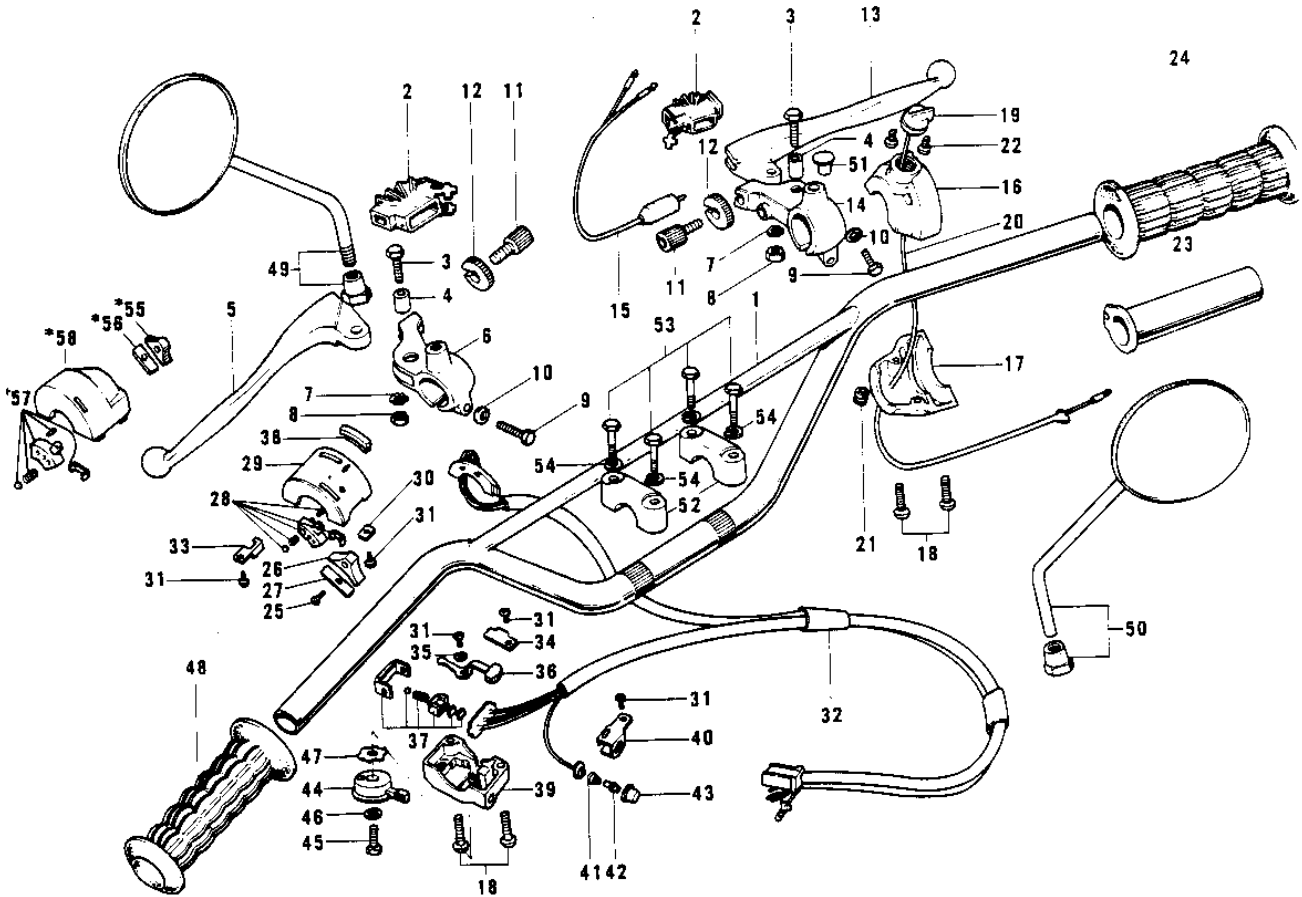

1971 F6 PARTS DIAGRAM

HANDLEBAR (F6-B)

(F6)

1971 F6 PARTS LIST

HANDLEBAR (F6-B)

ITEM NAME	PART NUMBER	QUANTITY
HANDLEBAR (Ref # 1)	46004-016	1
DUST COVER (Ref # 2)	46071-002	1
BOLT HEX HEAD 5X20 (Ref # 3)	92007-020	1
COLLAR LEVER (Ref # 4)	46059-011	1
LEVER-CLUTCH (Ref # 5)	46092-015	1
HOLDER-CLUTCH LEV,BLK (Ref # 6)	46094-011-21	1
WASHER LOCK 5MM (Ref # 7)	464H0500	1
NUT 5MM (Ref # 8)	312B0500	1
BOLT HEX HEAD 6X25 (Ref # 9)	110N0625	1
WASHER PLAIN 6MM (Ref # 10)	410B0600	2
SCREW,CABLE ADJUST (Ref # 11)	46055-010	1
NUT-LOCK (Ref # 12)	46056-005	1
LEVER FRONT BRAKE (Ref # 13)	46058-004	1
HOLDER-FR BRK LEV,BLK (Ref # 14)	46060-009-21	1
SWITCH-FR. BRAKE LAMP (Ref # 15)	27021-004	1
CASE ASSY,R.H,BLACK (Ref # 16 ~ 2)	46018-020-10	1
CASE-RH UPPER (Ref # 16)	46041-008	1
CASE-RH LOWER (Ref # 17)	46023-008	1
SCREW-PAN-CROS,5X25 (Ref # 18)	220B0525	1
SWITCH-ENGINE STOP (Ref # 19)	46027-008	1
WIRING HARNESS-STP SW (Ref # 20)	46082-021	1
GROMMET-WIRING HARNES (Ref # 21)	92071-060	1
SCREW PAN HEAD 3X5 (Ref # 22)	220B0305A	2
GRIP ASSY-THROTTLE (Ref # 23, 24)	46019-020	1
RUBBER-R.H. GRIP (Ref # 24)	46061-013	1
CASE ASSY-L.H. (Ref # 18,25)	46091-007	1
UNAVAILABLE IN PRICE BOOK (Ref # 25)	221B308A	1
KNOB-LH SWITCH (Ref # 26)	46044-009	1
SPRING-L.H SW KNOB,B (Ref # 27)	46031-006	1