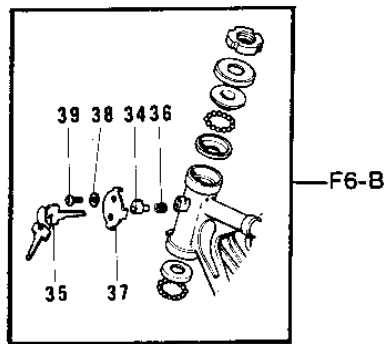

# 1972 F6-A PARTS DIAGRAM

## FRAME/FRAME FITTINGS

## FRAME/FRAME FITTINGS

ITEM NAME	PART NUMBER	QUANTITY
NUT STEERING STEM LCK (Ref # 1)	92090-006	
CAP STEERING STEM (Ref # 2)	46098-005	
CONE UPPER BEARING (Ref # 3)	92047-005	
BALL STEEL 3/16' (Ref # 4)	600A0600	
RACE BEARING (Ref # 5)	92048-004	
UNAVAILABLE IN PRICE BOOK (Ref # 6)	32002-043	
FRAME (Ref # 6)	32002-060	
DAMPER RUBB FUEL TANK (Ref # 7)	92075-050	
MAT FUEL TANK (Ref # 9)	51067-002	
BAND, LONG (Ref # 10)	92072-032	
BOLT-UPSET, 6X20 (Ref # 11)	112G0620	
WASHER SPRING 6MM (Ref # 12)	461F0600	
WASHER 6.5X20X1.6T (Ref # 13)	92022-125	
COLLAR (Ref # 14)	92027-103	
DAMPER RUBBER (Ref # 15)	92075-051	
MAT-BATTERY (Ref # 16)	32103-019	
CASE-BATTERY (Ref # 17)	32097-018	
CLAMP CABLE (Ref # 18)	92037-026	
BAND, MIDDLE (Ref # 19)	92072-031	
BOLT, FLANGED, 10X115 (Ref # 20)	92001-1603	
WASHER SPRING 10MM (Ref # 21)	461F1000	
NUT, 10MM (Ref # 22)	314B1000	
BOLT-HEX HEAD, 10X145 (Ref # 23)	113B10145	
BOLT, HEX HEAD, 10X150 (Ref # 23)	92001-1251	
BOLT-HEX HEAD, 10X225 (Ref # 24)	113B10225	
BOLT-HEX HEAD, 10X225 (Ref # 24)	113B10225	
STUD, 12X290 (Ref # 25)	92006-003	
WASHER SPRING 12MM (Ref # 26)	461F1200	
NUT-HEX-FINE (Ref # 27)	314B1200	

## FRAME/FRAME FITTINGS

ITEM NAME	PART NUMBER	QUANTITY
GUARD-ENGINE (Ref # 28)	55011-012	
BOLT-UPSET,6X12 (Ref # 29)	112G0612	
WASHER PLAIN 6MM (Ref # 30)	410B0600	
BOX-TOOL (Ref # 31)	32098-013	
WASHER PLAIN 10MM (Ref # 32)	411B1000	
BAND TOOL (Ref # 33)	92072-012	
LOCK ASSY-STEERING (Ref # 34, 35)	27016-029	
KEY SET-STRNG #270 (Ref # 35)	27018-015-70	
KEY SET-STRNG #271 (Ref # 35)	27018-015-71	
KEY SET-STRNG #272 (Ref # 35)	27018-015-72	
KEY SET-STRNG #273 (Ref # 35)	27018-015-73	
KEY SET-STRNG #274 (Ref # 35)	27018-015-74	
SPRING-STEERING LOCK (Ref # 36)	27032-001	
CAP,STEERING LOCK (Ref # 37)	11012-1134	
WASHER (Ref # 38)	92097-003	
SCREW-TAPPING (Ref # 39)	92008-007	