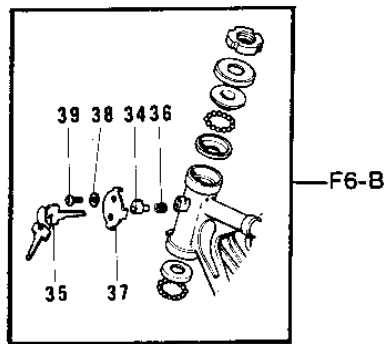

1972 F6-A PARTS DIAGRAM

FRAME/FRAME FITTINGS

1972 F6-A PARTS LIST

FRAME/FRAME FITTINGS

ITEM NAME	PART NUMBER	QUANTITY
NUT STEERING STEM LCK (Ref # 1)	92090-006	
CAP STEERING STEM (Ref # 2)	46098-005	
CONE UPPER BEARING (Ref # 3)	92047-005	
BALL STEEL 3/16' (Ref # 4)	600A0600	
RACE BEARING (Ref # 5)	92048-004	
UNAVAILABLE IN PRICE BOOK (Ref # 6)	32002-043	
FRAME (Ref # 6)	32002-060	
DAMPER RUBB FUEL TANK (Ref # 7)	92075-050	
MAT FUEL TANK (Ref # 9)	51067-002	
BAND, LONG (Ref # 10)	92072-032	
BOLT-UPSET, 6X20 (Ref # 11)	112G0620	
WASHER SPRING 6MM (Ref # 12)	461F0600	
WASHER 6.5X20X1.6T (Ref # 13)	92022-125	
COLLAR (Ref # 14)	92027-103	
DAMPER RUBBER (Ref # 15)	92075-051	
MAT-BATTERY (Ref # 16)	32103-019	
CASE-BATTERY (Ref # 17)	32097-018	
CLAMP CABLE (Ref # 18)	92037-026	
BAND, MIDDLE (Ref # 19)	92072-031	
BOLT, FLANGED, 10X115 (Ref # 20)	92001-1603	
WASHER SPRING 10MM (Ref # 21)	461F1000	
NUT, 10MM (Ref # 22)	314B1000	
BOLT-HEX HEAD, 10X145 (Ref # 23)	113B10145	
BOLT, HEX HEAD, 10X150 (Ref # 23)	92001-1251	
BOLT-HEX HEAD, 10X225 (Ref # 24)	113B10225	
BOLT-HEX HEAD, 10X225 (Ref # 24)	113B10225	
STUD, 12X290 (Ref # 25)	92006-003	
WASHER SPRING 12MM (Ref # 26)	461F1200	
NUT-HEX-FINE (Ref # 27)	314B1200	

1972 F6-A PARTS LIST

FRAME/FRAME FITTINGS

ITEM NAME	PART NUMBER	QUANTITY
GUARD-ENGINE (Ref # 28)	55011-012	
BOLT-UPSET,6X12 (Ref # 29)	112G0612	
WASHER PLAIN 6MM (Ref # 30)	410B0600	
BOX-TOOL (Ref # 31)	32098-013	
WASHER PLAIN 10MM (Ref # 32)	411B1000	
BAND TOOL (Ref # 33)	92072-012	
LOCK ASSY-STEERING (Ref # 34, 35)	27016-029	
KEY SET-STRNG #270 (Ref # 35)	27018-015-70	
KEY SET-STRNG #271 (Ref # 35)	27018-015-71	
KEY SET-STRNG #272 (Ref # 35)	27018-015-72	
KEY SET-STRNG #273 (Ref # 35)	27018-015-73	
KEY SET-STRNG #274 (Ref # 35)	27018-015-74	
SPRING-STEERING LOCK (Ref # 36)	27032-001	
CAP,STEERING LOCK (Ref # 37)	11012-1134	
WASHER (Ref # 38)	92097-003	
SCREW-TAPPING (Ref # 39)	92008-007	