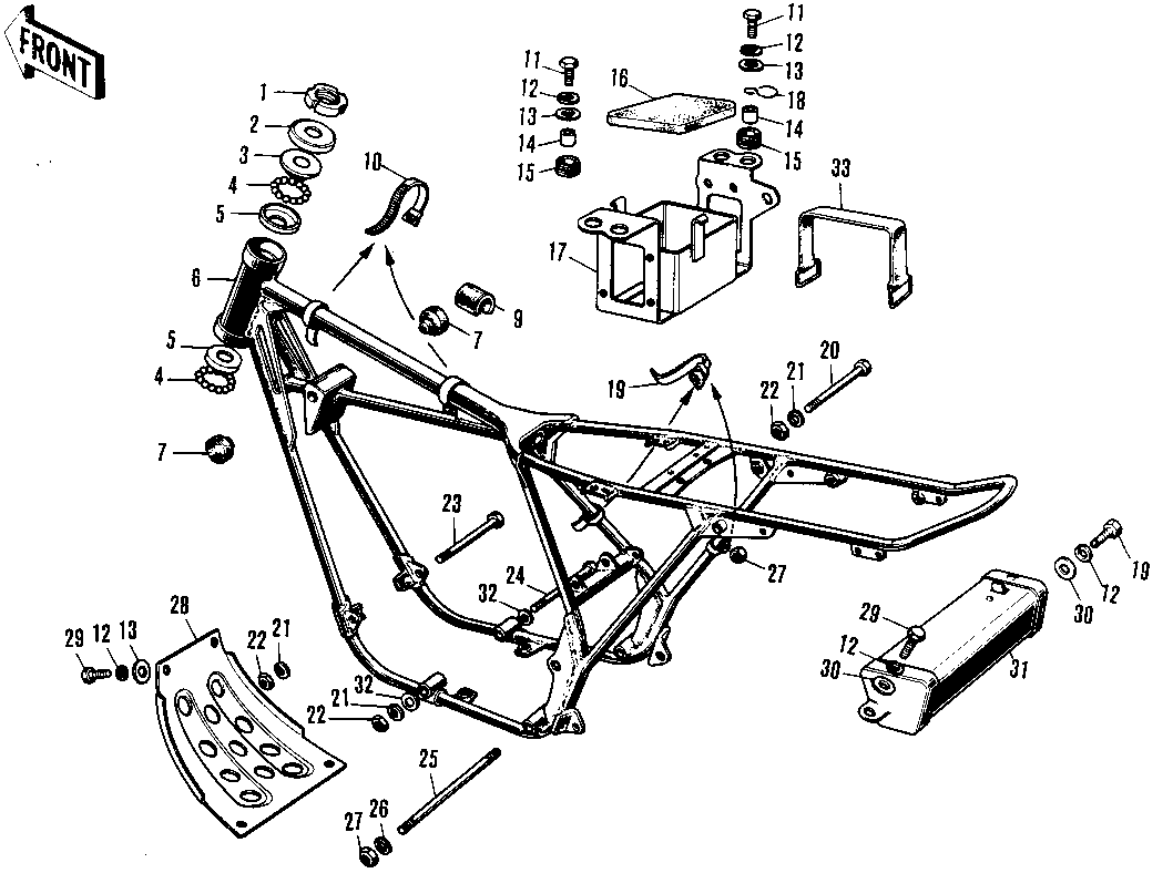

# 1972 F6-A PARTS DIAGRAM

## FRAME/FRAME FITTINGS

## FRAME/FRAME FITTINGS

ITEM NAME	PART NUMBER	QUANTITY
NUT STEERING STEM LCK (Ref # 1)	92090-006	
CAP STEERING STEM (Ref # 2)	46098-005	
CONE UPPER BEARING (Ref # 3)	92047-005	
BALL STEEL 3/16' (Ref # 4)	600A0600	
RACE BEARING (Ref # 5)	92048-004	
UNAVAILABLE IN PRICE BOOK (Ref # 6)	32002-043	
FRAME (Ref # 6)	32002-060	
DAMPER RUBB FUEL TANK (Ref # 7)	92075-050	
MAT FUEL TANK (Ref # 9)	51067-002	
BAND, LONG (Ref # 10)	92072-032	
BOLT-UPSET, 6X20 (Ref # 11)	112G0620	
WASHER SPRING 6MM (Ref # 12)	461F0600	
WASHER 6.5X20X1.6T (Ref # 13)	92022-125	
COLLAR (Ref # 14)	92027-103	
DAMPER RUBBER (Ref # 15)	92075-051	
MAT-BATTERY (Ref # 16)	32103-019	
CASE-BATTERY (Ref # 17)	32097-018	
CLAMP CABLE (Ref # 18)	92037-026	
BAND, MIDDLE (Ref # 19)	92072-031	
BOLT, FLANGED, 10X115 (Ref # 20)	92001-1603	
WASHER SPRING 10MM (Ref # 21)	461F1000	
NUT, 10MM (Ref # 22)	314B1000	
BOLT-HEX HEAD, 10X145 (Ref # 23)	113B10145	
BOLT, HEX HEAD, 10X150 (Ref # 23)	92001-1251	
BOLT-HEX HEAD, 10X225 (Ref # 24)	113B10225	
BOLT-HEX HEAD, 10X225 (Ref # 24)	113B10225	
STUD, 12X290 (Ref # 25)	92006-003	
WASHER SPRING 12MM (Ref # 26)	461F1200	
NUT-HEX-FINE (Ref # 27)	314B1200	

## FRAME/FRAME FITTINGS

ITEM NAME	PART NUMBER	QUANTITY
GUARD-ENGINE (Ref # 28)	55011-012	
BOLT-UPSET,6X12 (Ref # 29)	112G0612	
WASHER PLAIN 6MM (Ref # 30)	410B0600	
BOX-TOOL (Ref # 31)	32098-013	
WASHER PLAIN 10MM (Ref # 32)	411B1000	
BAND TOOL (Ref # 33)	92072-012	
LOCK ASSY-STEERING (Ref # 34, 35)	27016-029	
KEY SET-STRNG #270 (Ref # 35)	27018-015-70	
KEY SET-STRNG #271 (Ref # 35)	27018-015-71	
KEY SET-STRNG #272 (Ref # 35)	27018-015-72	
KEY SET-STRNG #273 (Ref # 35)	27018-015-73	
KEY SET-STRNG #274 (Ref # 35)	27018-015-74	
SPRING-STEERING LOCK (Ref # 36)	27032-001	
CAP,STEERING LOCK (Ref # 37)	11012-1134	
WASHER (Ref # 38)	92097-003	
SCREW-TAPPING (Ref # 39)	92008-007	