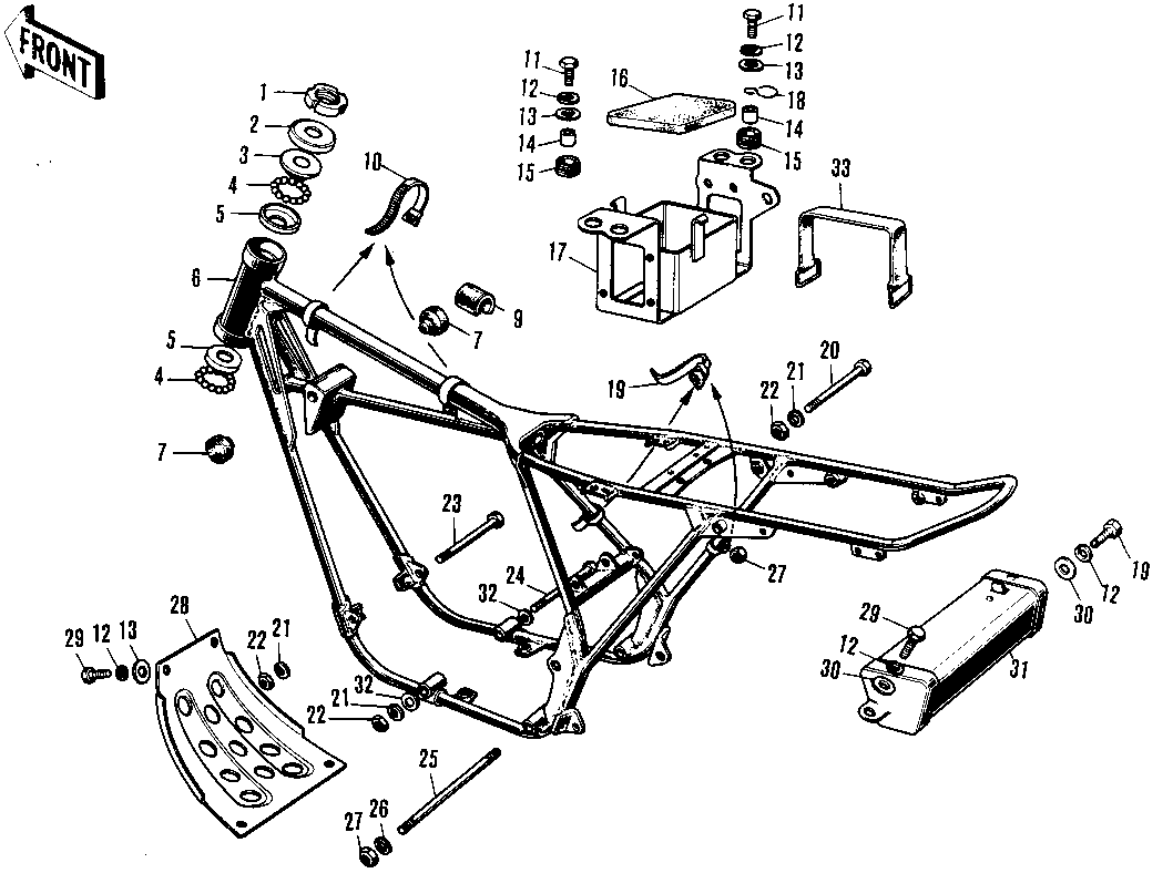

1972 F6-A PARTS DIAGRAM

FRAME/FRAME FITTINGS

1972 F6-A PARTS LIST

FRAME/FRAME FITTINGS

ITEM NAME	PART NUMBER	QUANTITY
NUT STEERING STEM LCK (Ref # 1)	92090-006	
CAP STEERING STEM (Ref # 2)	46098-005	
CONE UPPER BEARING (Ref # 3)	92047-005	
BALL STEEL 3/16' (Ref # 4)	600A0600	
RACE BEARING (Ref # 5)	92048-004	
UNAVAILABLE IN PRICE BOOK (Ref # 6)	32002-043	
FRAME (Ref # 6)	32002-060	
DAMPER RUBB FUEL TANK (Ref # 7)	92075-050	
MAT FUEL TANK (Ref # 9)	51067-002	
BAND, LONG (Ref # 10)	92072-032	
BOLT-UPSET, 6X20 (Ref # 11)	112G0620	
WASHER SPRING 6MM (Ref # 12)	461F0600	
WASHER 6.5X20X1.6T (Ref # 13)	92022-125	
COLLAR (Ref # 14)	92027-103	
DAMPER RUBBER (Ref # 15)	92075-051	
MAT-BATTERY (Ref # 16)	32103-019	
CASE-BATTERY (Ref # 17)	32097-018	
CLAMP CABLE (Ref # 18)	92037-026	
BAND, MIDDLE (Ref # 19)	92072-031	
BOLT, FLANGED, 10X115 (Ref # 20)	92001-1603	
WASHER SPRING 10MM (Ref # 21)	461F1000	
NUT, 10MM (Ref # 22)	314B1000	
BOLT-HEX HEAD, 10X145 (Ref # 23)	113B10145	
BOLT, HEX HEAD, 10X150 (Ref # 23)	92001-1251	
BOLT-HEX HEAD, 10X225 (Ref # 24)	113B10225	
BOLT-HEX HEAD, 10X225 (Ref # 24)	113B10225	
STUD, 12X290 (Ref # 25)	92006-003	
WASHER SPRING 12MM (Ref # 26)	461F1200	
NUT-HEX-FINE (Ref # 27)	314B1200	

1972 F6-A PARTS LIST

FRAME/FRAME FITTINGS

ITEM NAME	PART NUMBER	QUANTITY
GUARD-ENGINE (Ref # 28)	55011-012	
BOLT-UPSET,6X12 (Ref # 29)	112G0612	
WASHER PLAIN 6MM (Ref # 30)	410B0600	
BOX-TOOL (Ref # 31)	32098-013	
WASHER PLAIN 10MM (Ref # 32)	411B1000	
BAND TOOL (Ref # 33)	92072-012	
LOCK ASSY-STEERING (Ref # 34, 35)	27016-029	
KEY SET-STRNG #270 (Ref # 35)	27018-015-70	
KEY SET-STRNG #271 (Ref # 35)	27018-015-71	
KEY SET-STRNG #272 (Ref # 35)	27018-015-72	
KEY SET-STRNG #273 (Ref # 35)	27018-015-73	
KEY SET-STRNG #274 (Ref # 35)	27018-015-74	
SPRING-STEERING LOCK (Ref # 36)	27032-001	
CAP,STEERING LOCK (Ref # 37)	11012-1134	
WASHER (Ref # 38)	92097-003	
SCREW-TAPPING (Ref # 39)	92008-007	