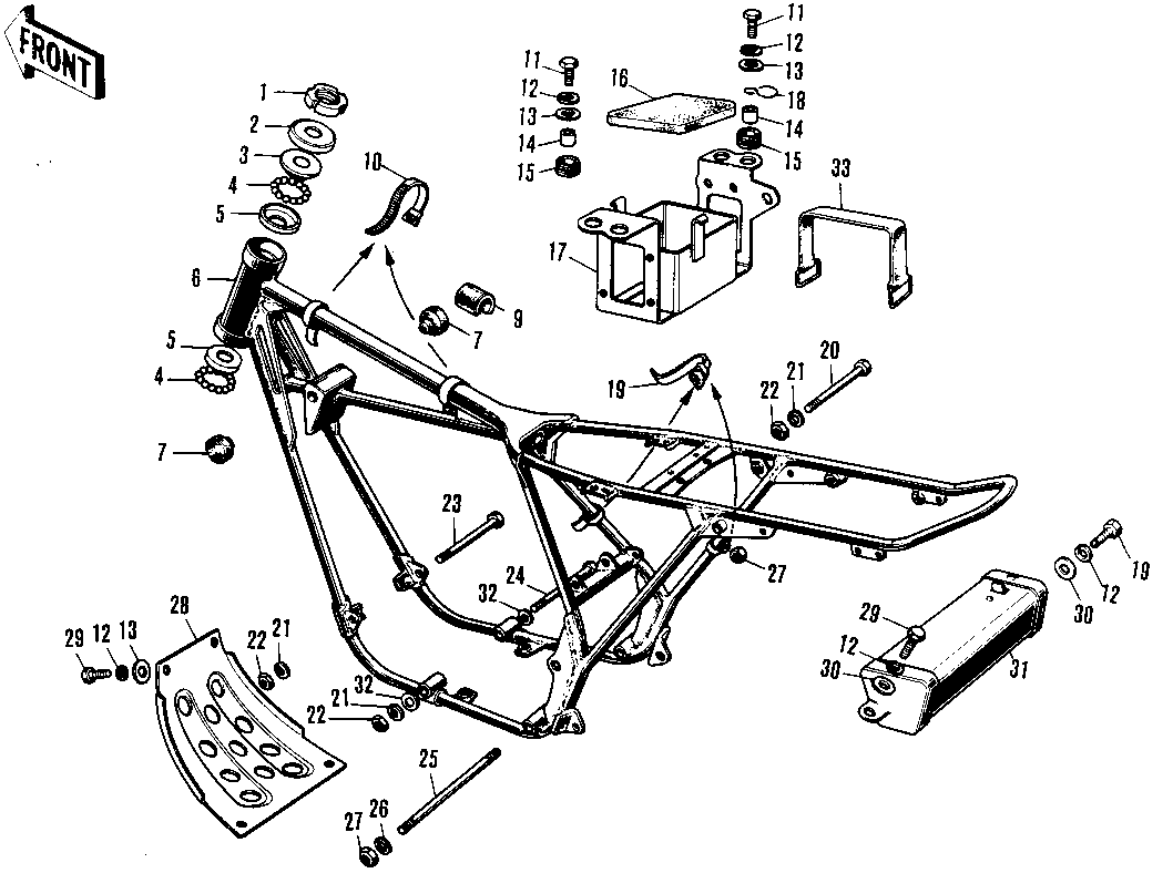

1971 F6 PARTS DIAGRAM

FRAME/FRAME FITTINGS

1971 F6 PARTS LIST

FRAME/FRAME FITTINGS

ITEM NAME	PART NUMBER	QUANTITY
NUT STEERING STEM LCK (Ref # 1)	92090-006	1
CAP STEERING STEM (Ref # 2)	46098-005	1
CONE UPPER BEARING (Ref # 3)	92047-005	1
BALL STEEL 3/16" (Ref # 4)	600A0600	1
RACE BEARING (Ref # 5)	92048-004	1
UNAVAILABLE IN PRICE BOOK (Ref # 6)	32002-043	1
FRAME (Ref # 6)	32002-060	1
DAMPER RUBB FUEL TANK (Ref # 7)	92075-050	1
MAT FUEL TANK (Ref # 9)	51067-002	1
BAND, LONG (Ref # 10)	92072-032	1
BOLT-UPSET, 6X20 (Ref # 11)	112G0620	1
WASHER SPRING 6MM (Ref # 12)	461F0600	1
WASHER 6.5X20X1.6T (Ref # 13)	92022-125	1
COLLAR (Ref # 14)	92027-103	1
DAMPER RUBBER (Ref # 15)	92075-051	1
MAT-BATTERY (Ref # 16)	32103-019	1
CASE-BATTERY (Ref # 17)	32097-018	1
CLAMP CABLE (Ref # 18)	92037-026	1
BAND, MIDDLE (Ref # 19)	92072-031	1
BOLT, FLANGED, 10X115 (Ref # 20)	92001-1603	1
WASHER SPRING 10MM (Ref # 21)	461F1000	1
NUT, 10MM (Ref # 22)	314B1000	1
BOLT-HEX HEAD, 10X145 (Ref # 23)	113B10145	1
BOLT, HEX HEAD, 10X150 (Ref # 23)	92001-1251	1
BOLT-HEX HEAD, 10X225 (Ref # 24)	113B10225	2
STUD, 12X290 (Ref # 25)	92006-003	1
WASHER SPRING 12MM (Ref # 26)	461F1200	1
NUT-HEX-FINE (Ref # 27)	314B1200	1
GUARD-ENGINE (Ref # 28)	55011-012	1

1971 F6 PARTS LIST

FRAME/FRAME FITTINGS

ITEM NAME	PART NUMBER	QUANTITY
BOLT-UPSET,6X12 (Ref # 29)	112G0612	1
WASHER PLAIN 6MM (Ref # 30)	410B0600	1
BOX-TOOL (Ref # 31)	32098-013	1
WASHER PLAIN 10MM (Ref # 32)	411B1000	1
BAND TOOL (Ref # 33)	92072-012	1
LOCK ASSY-STEERING (Ref # 34, 35)	27016-029	1
KEY SET-STRNG #270 (Ref # 35)	27018-015-70	1
KEY SET-STRNG #271 (Ref # 35)	27018-015-71	1
KEY SET-STRNG #272 (Ref # 35)	27018-015-72	1
KEY SET-STRNG #273 (Ref # 35)	27018-015-73	1
KEY SET-STRNG #274 (Ref # 35)	27018-015-74	1
SPRING-STEERING LOCK (Ref # 36)	27032-001	1
CAP,STEERING LOCK (Ref # 37)	11012-1134	1
WASHER (Ref # 38)	92097-003	1
SCREW-TAPPING (Ref # 39)	92008-007	1