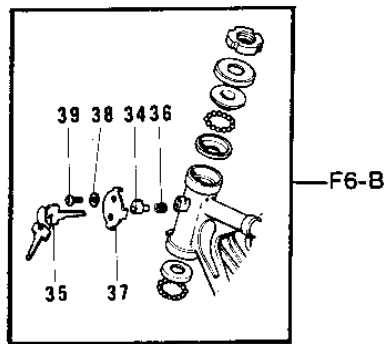

1971 F6 PARTS DIAGRAM

FRAME/FRAME FITTINGS

1971 F6 PARTS LIST

FRAME/FRAME FITTINGS

ITEM NAME	PART NUMBER	QUANTITY
NUT STEERING STEM LCK (Ref # 1)	92090-006	1
CAP STEERING STEM (Ref # 2)	46098-005	1
CONE UPPER BEARING (Ref # 3)	92047-005	1
BALL STEEL 3/16" (Ref # 4)	600A0600	1
RACE BEARING (Ref # 5)	92048-004	1
UNAVAILABLE IN PRICE BOOK (Ref # 6)	32002-043	1
FRAME (Ref # 6)	32002-060	1
DAMPER RUBB FUEL TANK (Ref # 7)	92075-050	1
MAT FUEL TANK (Ref # 9)	51067-002	1
BAND, LONG (Ref # 10)	92072-032	1
BOLT-UPSET, 6X20 (Ref # 11)	112G0620	1
WASHER SPRING 6MM (Ref # 12)	461F0600	1
WASHER 6.5X20X1.6T (Ref # 13)	92022-125	1
COLLAR (Ref # 14)	92027-103	1
DAMPER RUBBER (Ref # 15)	92075-051	1
MAT-BATTERY (Ref # 16)	32103-019	1
CASE-BATTERY (Ref # 17)	32097-018	1
CLAMP CABLE (Ref # 18)	92037-026	1
BAND, MIDDLE (Ref # 19)	92072-031	1
BOLT, FLANGED, 10X115 (Ref # 20)	92001-1603	1
WASHER SPRING 10MM (Ref # 21)	461F1000	1
NUT, 10MM (Ref # 22)	314B1000	1
BOLT-HEX HEAD, 10X145 (Ref # 23)	113B10145	1
BOLT, HEX HEAD, 10X150 (Ref # 23)	92001-1251	1
BOLT-HEX HEAD, 10X225 (Ref # 24)	113B10225	2
STUD, 12X290 (Ref # 25)	92006-003	1
WASHER SPRING 12MM (Ref # 26)	461F1200	1
NUT-HEX-FINE (Ref # 27)	314B1200	1
GUARD-ENGINE (Ref # 28)	55011-012	1

1971 F6 PARTS LIST

FRAME/FRAME FITTINGS

ITEM NAME	PART NUMBER	QUANTITY
BOLT-UPSET,6X12 (Ref # 29)	112G0612	1
WASHER PLAIN 6MM (Ref # 30)	410B0600	1
BOX-TOOL (Ref # 31)	32098-013	1
WASHER PLAIN 10MM (Ref # 32)	411B1000	1
BAND TOOL (Ref # 33)	92072-012	1
LOCK ASSY-STEERING (Ref # 34, 35)	27016-029	1
KEY SET-STRNG #270 (Ref # 35)	27018-015-70	1
KEY SET-STRNG #271 (Ref # 35)	27018-015-71	1
KEY SET-STRNG #272 (Ref # 35)	27018-015-72	1
KEY SET-STRNG #273 (Ref # 35)	27018-015-73	1
KEY SET-STRNG #274 (Ref # 35)	27018-015-74	1
SPRING-STEERING LOCK (Ref # 36)	27032-001	1
CAP,STEERING LOCK (Ref # 37)	11012-1134	1
WASHER (Ref # 38)	92097-003	1
SCREW-TAPPING (Ref # 39)	92008-007	1