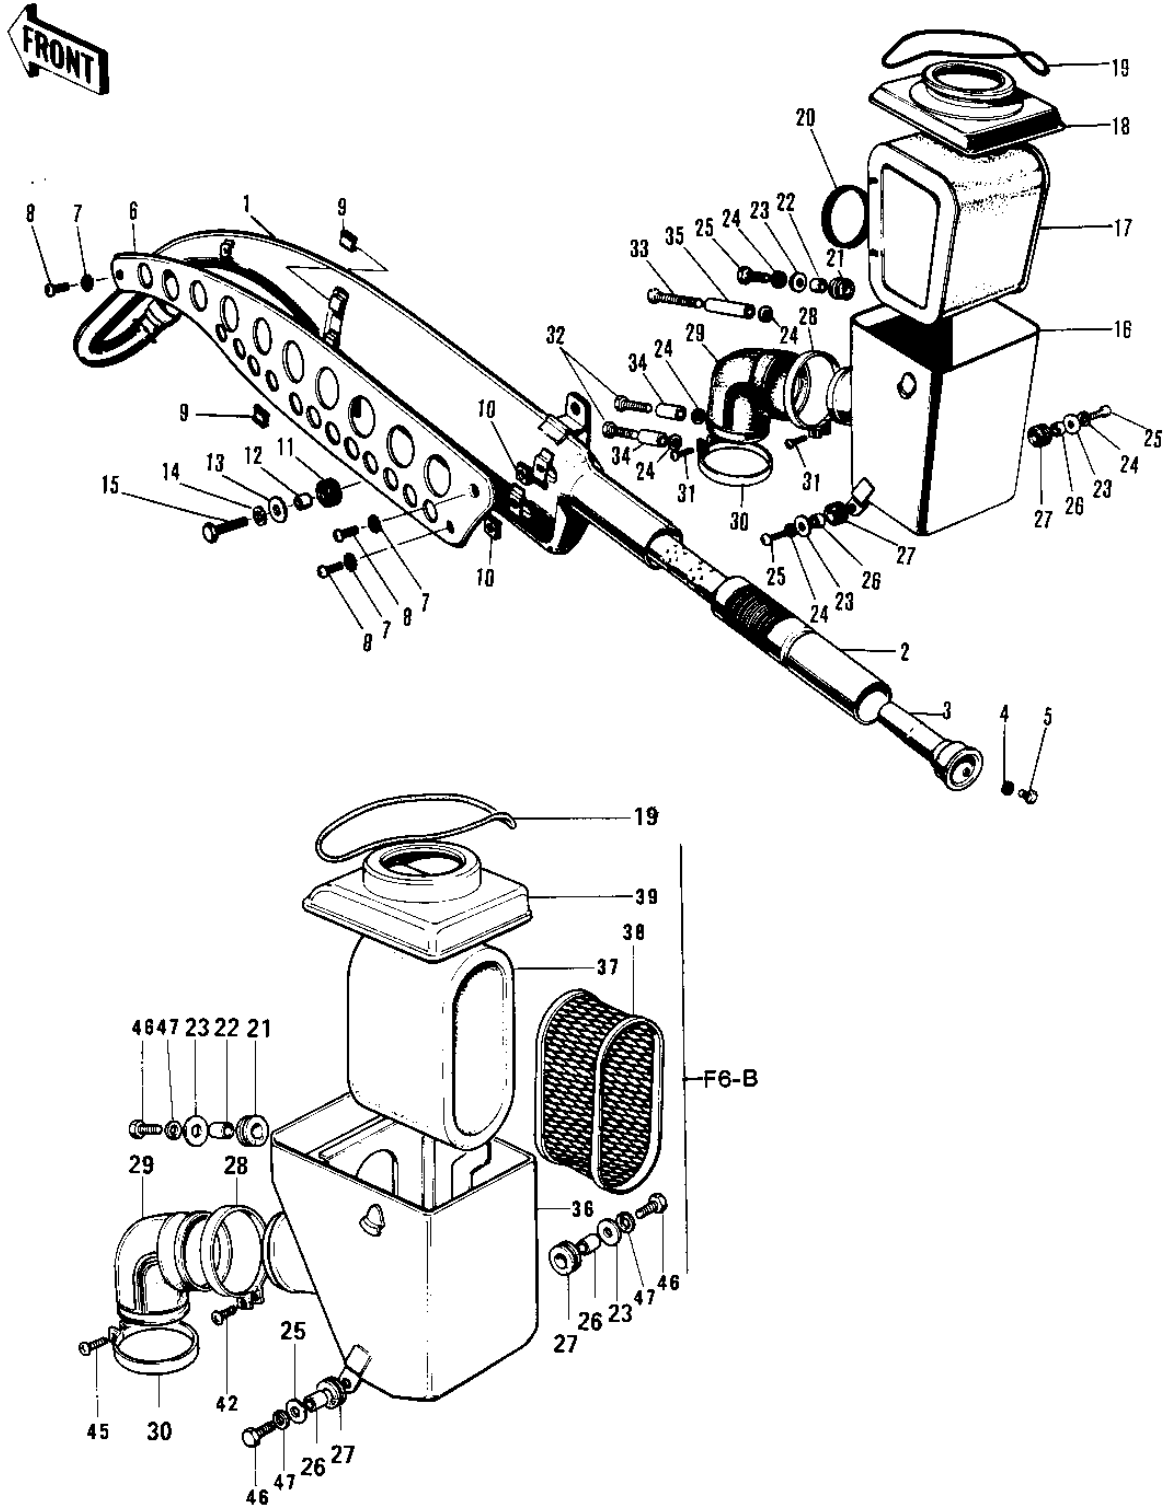

1973 F6-B PARTS DIAGRAM

AIR CLEANER/MUFFLER

1973 F6-B PARTS LIST

AIR CLEANER/MUFFLER

ITEM NAME	PART NUMBER	QUANTITY
MUFFLER ASSY (Ref # 1 ~ 5)	18001-032	
MUFFLER ASSY (Ref # 1 ~ 5)	18001-032	
BAFFLE TUBE (Ref # 2 ~ 5)	18033-073	
TAIL PIECE (Ref # 3)	18048-015	
WASHER LOCK 6MM (Ref # 4)	463H0600	
BOLT-UPSET,6X12 (Ref # 5)	112G0612	
BOLT-UPSET,6X12 (Ref # 5)	112G0612	
COVER-MUFFLER (Ref # 6)	18064-005	
WASHER LOCK 6MM (Ref # 7)	463H0600	
SCREW PAN HEAD 6X12 (Ref # 8)	220E0612	
INSULATOR (Ref # 9)	18065-007	
INSULATOR-HEAT (Ref # 10)	18065-009	
DAMPER RUBBER-MUFFLER (Ref # 11)	18063-005	
COLLAR (Ref # 12)	92027-102	
WASHER,8X26X2.3 (Ref # 13)	92022-1564	
WASHER SPRING 8MM (Ref # 14)	461F0800	
BOLT HEX HEAD 8X25 (Ref # 15)	116B0825	
AIR CLEANER ASSY (Ref # 16 ~ 2)	11010-040	
BODY-AIR CLEANER (Ref # 16)	11011-012	
ELEMENT,AIR CLNR (Ref # 17)	11013-020	
CAP-AIR CLEANER (Ref # 18)	11012-015	
"O" RING,100MM (Ref # 19)	671B25100	
GASKET-AIR CLEANER (Ref # 20)	11017-007	
DAMPER RUBBER (Ref # 21)	92075-051	
COLLAR (Ref # 22)	92027-103	
WASHER 6.5X20X1.6T (Ref # 23)	92022-125	
WASHER SPRING 6MM (Ref # 24)	461F0600	
BOLT-UPSET,6X20 (Ref # 25)	112G0620	
COLLAR 6.8X10X10.5 (Ref # 26)	92027-120	

1973 F6-B PARTS LIST

AIR CLEANER/MUFFLER

ITEM NAME	PART NUMBER	QUANTITY
GROMMET (Ref # 27)	92071-046	
CLAMP,AIR CLEANER (Ref # 28)	92037-129	
CONNECTOR (Ref # 29)	11026-003	
CLAMP,AIR CLEANER (Ref # 30)	92037-128	
SCREW PAN HEAD 6X35 (Ref # 31)	220B0635	
BOLT-AIR CLEANER FIT (Ref # 32)	92003-066	
BOLT-AIR CLNR. FITTNG (Ref # 33)	92003-067	
COLLAR (Ref # 34)	92027-127	
COLLAR (Ref # 35)	92027-128	
AIR CLEANER ASSY (Ref # 36 ~ 4)	11010-061	
BODY-AIR CLEANER (Ref # 36)	11011-024	
ELEMENT,AIR,CLNR (Ref # 37)	11013-036	
HOLDER-CLENER ELEM (Ref # 38)	11014-007	
CAP-AIR CLEANER,BL (Ref # 39)	11012-028	
SCREW PAN HEAD 6X35 (Ref # 42)	220B0635	
SCREW PAN HEAD 6X30 (Ref # 45)	220B0630	
BOLT-UPSET (Ref # 46)	112G0625	
WASHER SPRING 6MM (Ref # 47)	461F0600	