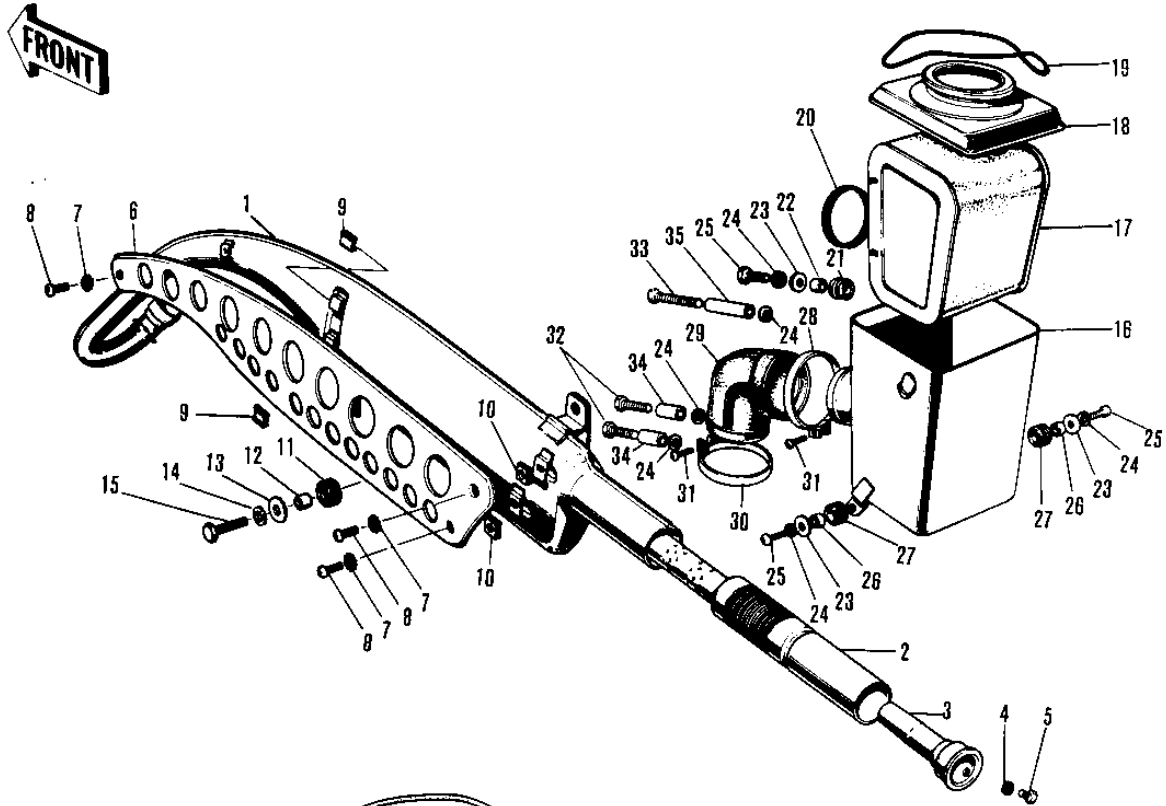

1972 F6-A PARTS DIAGRAM

AIR CLEANER/MUFFLER

1972 F6-A PARTS LIST

AIR CLEANER/MUFFLER

ITEM NAME	PART NUMBER	QUANTITY
MUFFLER ASSY (Ref # 1 ~ 5)	18001-032	
MUFFLER ASSY (Ref # 1 ~ 5)	18001-032	
BAFFLE TUBE (Ref # 2 ~ 5)	18033-073	
TAIL PIECE (Ref # 3)	18048-015	
WASHER LOCK 6MM (Ref # 4)	463H0600	
BOLT-UPSET,6X12 (Ref # 5)	112G0612	
BOLT-UPSET,6X12 (Ref # 5)	112G0612	
COVER-MUFFLER (Ref # 6)	18064-005	
WASHER LOCK 6MM (Ref # 7)	463H0600	
SCREW PAN HEAD 6X12 (Ref # 8)	220E0612	
INSULATOR (Ref # 9)	18065-007	
INSULATOR-HEAT (Ref # 10)	18065-009	
DAMPER RUBBER-MUFFLER (Ref # 11)	18063-005	
COLLAR (Ref # 12)	92027-102	
WASHER,8X26X2.3 (Ref # 13)	92022-1564	
WASHER SPRING 8MM (Ref # 14)	461F0800	
BOLT HEX HEAD 8X25 (Ref # 15)	116B0825	
AIR CLEANER ASSY (Ref # 16 ~ 2)	11010-040	
BODY-AIR CLEANER (Ref # 16)	11011-012	
ELEMENT,AIR CLNR (Ref # 17)	11013-020	
CAP-AIR CLEANER (Ref # 18)	11012-015	
"O" RING,100MM (Ref # 19)	671B25100	
GASKET-AIR CLEANER (Ref # 20)	11017-007	
DAMPER RUBBER (Ref # 21)	92075-051	
COLLAR (Ref # 22)	92027-103	
WASHER 6.5X20X1.6T (Ref # 23)	92022-125	
WASHER SPRING 6MM (Ref # 24)	461F0600	
BOLT-UPSET,6X20 (Ref # 25)	112G0620	
COLLAR 6.8X10X10.5 (Ref # 26)	92027-120	

1972 F6-A PARTS LIST

AIR CLEANER/MUFFLER

ITEM NAME	PART NUMBER	QUANTITY
GROMMET (Ref # 27)	92071-046	
CLAMP,AIR CLEANER (Ref # 28)	92037-129	
CONNECTOR (Ref # 29)	11026-003	
CLAMP,AIR CLEANER (Ref # 30)	92037-128	
SCREW PAN HEAD 6X35 (Ref # 31)	220B0635	
BOLT-AIR CLEANER FIT (Ref # 32)	92003-066	
BOLT-AIR CLNR. FITTNG (Ref # 33)	92003-067	
COLLAR (Ref # 34)	92027-127	
COLLAR (Ref # 35)	92027-128	
AIR CLEANER ASSY (Ref # 36 ~ 4)	11010-061	
BODY-AIR CLEANER (Ref # 36)	11011-024	
ELEMENT,AIR,CLNR (Ref # 37)	11013-036	
HOLDER-CLENER ELEM (Ref # 38)	11014-007	
CAP-AIR CLEANER,BL (Ref # 39)	11012-028	
SCREW PAN HEAD 6X35 (Ref # 42)	220B0635	
SCREW PAN HEAD 6X30 (Ref # 45)	220B0630	
BOLT-UPSET (Ref # 46)	112G0625	
WASHER SPRING 6MM (Ref # 47)	461F0600	