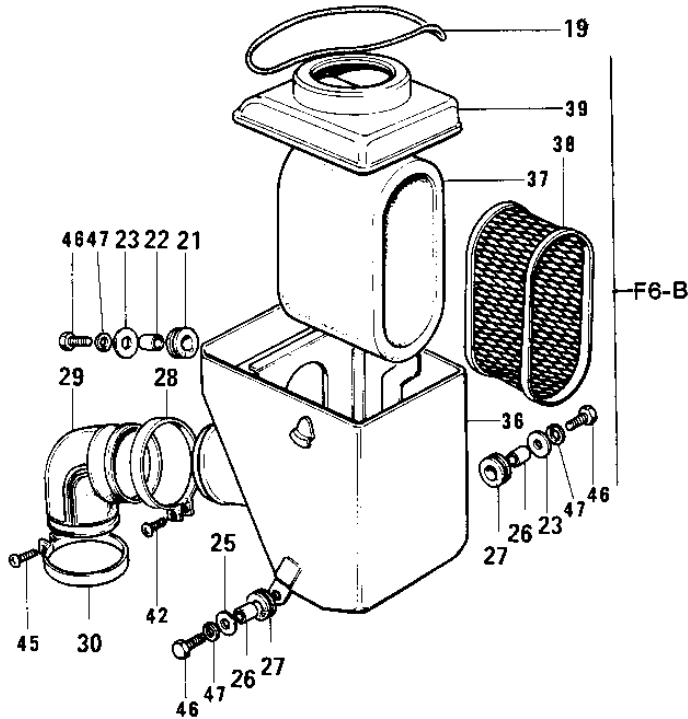

1972 F6-A PARTS DIAGRAM

AIR CLEANER/MUFFLER

1972 F6-A PARTS LIST

AIR CLEANER/MUFFLER

ITEM NAME	PART NUMBER	QUANTITY
MUFFLER ASSY (Ref # 1 ~ 5)	18001-032	
MUFFLER ASSY (Ref # 1 ~ 5)	18001-032	
BAFFLE TUBE (Ref # 2 ~ 5)	18033-073	
TAIL PIECE (Ref # 3)	18048-015	
WASHER LOCK 6MM (Ref # 4)	463H0600	
BOLT-UPSET,6X12 (Ref # 5)	112G0612	
BOLT-UPSET,6X12 (Ref # 5)	112G0612	
COVER-MUFFLER (Ref # 6)	18064-005	
WASHER LOCK 6MM (Ref # 7)	463H0600	
SCREW PAN HEAD 6X12 (Ref # 8)	220E0612	
INSULATOR (Ref # 9)	18065-007	
INSULATOR-HEAT (Ref # 10)	18065-009	
DAMPER RUBBER-MUFFLER (Ref # 11)	18063-005	
COLLAR (Ref # 12)	92027-102	
WASHER,8X26X2.3 (Ref # 13)	92022-1564	
WASHER SPRING 8MM (Ref # 14)	461F0800	
BOLT HEX HEAD 8X25 (Ref # 15)	116B0825	
AIR CLEANER ASSY (Ref # 16 ~ 2)	11010-040	
BODY-AIR CLEANER (Ref # 16)	11011-012	
ELEMENT,AIR CLNR (Ref # 17)	11013-020	
CAP-AIR CLEANER (Ref # 18)	11012-015	
"O" RING,100MM (Ref # 19)	671B25100	
GASKET-AIR CLEANER (Ref # 20)	11017-007	
DAMPER RUBBER (Ref # 21)	92075-051	
COLLAR (Ref # 22)	92027-103	
WASHER 6.5X20X1.6T (Ref # 23)	92022-125	
WASHER SPRING 6MM (Ref # 24)	461F0600	
BOLT-UPSET,6X20 (Ref # 25)	112G0620	
COLLAR 6.8X10X10.5 (Ref # 26)	92027-120	

1972 F6-A PARTS LIST

AIR CLEANER/MUFFLER

ITEM NAME	PART NUMBER	QUANTITY
GROMMET (Ref # 27)	92071-046	
CLAMP,AIR CLEANER (Ref # 28)	92037-129	
CONNECTOR (Ref # 29)	11026-003	
CLAMP,AIR CLEANER (Ref # 30)	92037-128	
SCREW PAN HEAD 6X35 (Ref # 31)	220B0635	
BOLT-AIR CLEANER FIT (Ref # 32)	92003-066	
BOLT-AIR CLNR. FITTNG (Ref # 33)	92003-067	
COLLAR (Ref # 34)	92027-127	
COLLAR (Ref # 35)	92027-128	
AIR CLEANER ASSY (Ref # 36 ~ 4)	11010-061	
BODY-AIR CLEANER (Ref # 36)	11011-024	
ELEMENT,AIR,CLNR (Ref # 37)	11013-036	
HOLDER-CLENER ELEM (Ref # 38)	11014-007	
CAP-AIR CLEANER,BL (Ref # 39)	11012-028	
SCREW PAN HEAD 6X35 (Ref # 42)	220B0635	
SCREW PAN HEAD 6X30 (Ref # 45)	220B0630	
BOLT-UPSET (Ref # 46)	112G0625	
WASHER SPRING 6MM (Ref # 47)	461F0600	