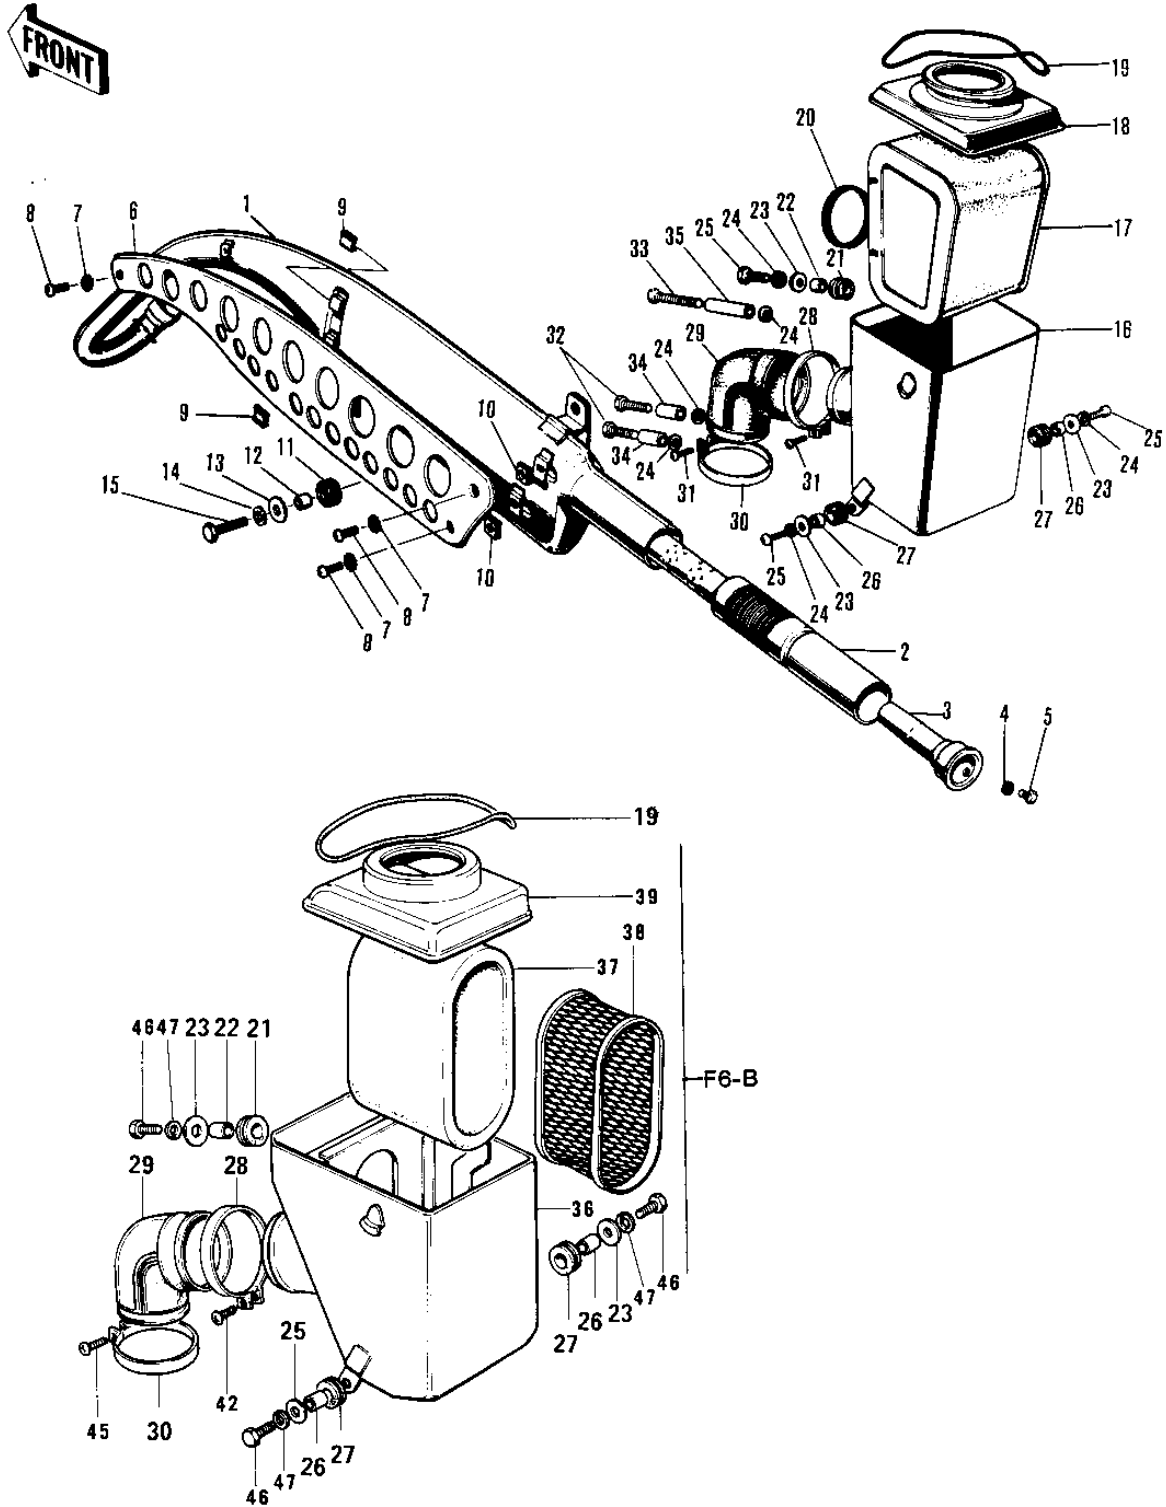

1971 F6 PARTS DIAGRAM

AIR CLEANER/MUFFLER

1971 F6 PARTS LIST

AIR CLEANER/MUFFLER

ITEM NAME	PART NUMBER	QUANTITY
MUFFLER ASSY (Ref # 1 ~ 5)	18001-032	2
BAFFLE TUBE (Ref # 2 ~ 5)	18033-073	1
TAIL PIECE (Ref # 3)	18048-015	1
WASHER LOCK 6MM (Ref # 4)	463H0600	2
BOLT-UPSET,6X12 (Ref # 5)	112G0612	2
COVER-MUFFLER (Ref # 6)	18064-005	1
SCREW PAN HEAD 6X12 (Ref # 8)	220E0612	1
INSULATOR (Ref # 9)	18065-007	1
INSULATOR-HEAT (Ref # 10)	18065-009	1
DAMPER RUBBER-MUFFLER (Ref # 11)	18063-005	1
COLLAR (Ref # 12)	92027-102	1
WASHER,8X26X2.3 (Ref # 13)	92022-1564	1
WASHER SPRING 8MM (Ref # 14)	461F0800	1
BOLT HEX HEAD 8X25 (Ref # 15)	116B0825	1
AIR CLEANER ASSY (Ref # 16 ~ 2)	11010-040	1
BODY-AIR CLEANER (Ref # 16)	11011-012	1
ELEMENT,AIR CLNR (Ref # 17)	11013-020	1
CAP-AIR CLEANER (Ref # 18)	11012-015	1
"O" RING,100MM (Ref # 19)	671B25100	1
GASKET-AIR CLEANER (Ref # 20)	11017-007	1
DAMPER RUBBER (Ref # 21)	92075-051	1
COLLAR (Ref # 22)	92027-103	1
WASHER 6.5X20X1.6T (Ref # 23)	92022-125	1
WASHER SPRING 6MM (Ref # 24)	461F0600	2
BOLT-UPSET,6X20 (Ref # 25)	112G0620	1
COLLAR 6.8X10X10.5 (Ref # 26)	92027-120	1
GROMMET (Ref # 27)	92071-046	1
CLAMP,AIR CLEANER (Ref # 28)	92037-129	1
CONNECTOR (Ref # 29)	11026-003	1

1971 F6 PARTS LIST

AIR CLEANER/MUFFLER

ITEM NAME	PART NUMBER	QUANTITY
CLAMP,AIR CLEANER (Ref # 30)	92037-128	1
SCREW PAN HEAD 6X35 (Ref # 31)	220B0635	2
BOLT-AIR CLEANER FIT (Ref # 32)	92003-066	1
BOLT-AIR CLNR. FITTNG (Ref # 33)	92003-067	1
COLLAR (Ref # 34)	92027-127	1
COLLAR (Ref # 35)	92027-128	1
AIR CLEANER ASSY (Ref # 36 ~ 4)	11010-061	1
BODY-AIR CLEANER (Ref # 36)	11011-024	1
ELEMENT,AIR,CLNR (Ref # 37)	11013-036	1
HOLDER-CLENER ELEM (Ref # 38)	11014-007	1
CAP-AIR CLEANER,BL (Ref # 39)	11012-028	1
SCREW PAN HEAD 6X30 (Ref # 45)	220B0630	1
BOLT-UPSET (Ref # 46)	112G0625	1