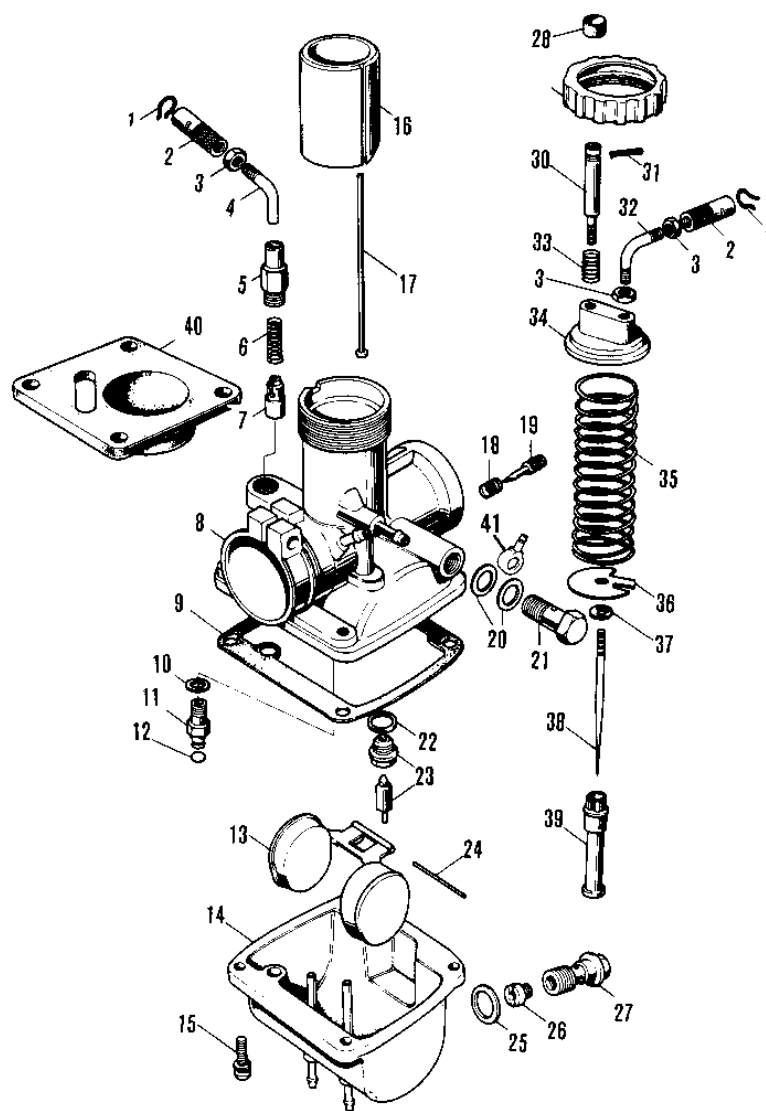

1971 F6 PARTS DIAGRAM

CARBURETOR

1971 F6 PARTS LIST

CARBURETOR

ITEM NAME	PART NUMBER	QUANTITY
CIRCLIP (Ref # 1)	92036-018	1
CABLE ADJUSTER (Ref # 2)	16002-007	1
CARBURETOR ASSY (Ref # 3-39)	16001-126	1
CARBURETOR ASSY (Ref # 3-39)	16001-212	1
NUT CABLE ADJUST LOCK (Ref # 3)	16003-004	1
CABLE GUIDE (Ref # 4)	16077-005	1
CAP-STARTER PLUNGER (Ref # 5)	16012-014	1
SPRING-PLUNGER (Ref # 6)	16013-003	1
PLUNGER-ENRICHNER (Ref # 7)	16016-002	1
GASKET FLOAT CHAMBER (Ref # 9)	16019-013	1
WASHER MAIN JET (Ref # 10)	16034-001	1
HOLDER-NEEDLE JET (Ref # 11)	16065-008	1
"O" RING (Ref # 12)	92055-044	1
FLOAT (Ref # 13)	16031-016	1
SCREW FLOAT CHAMBER (Ref # 15)	16033-009	1
VALVE,TROTTLE (Ref # 16)	16025-069	1
ROD-THROTTLE VLV STOP (Ref # 17)	16024-009	1
SPRING-THR STOP SCREW (Ref # 18)	16022-007	1
SCREW PILOT AIR ADJUST (Ref # 19)	16014-002	1
GASKET-BANJO BOLT (Ref # 20)	92065-078	1
BOLT BANJO (Ref # 21)	92001-014	1
WASHER FLOAT VLV SEAT (Ref # 22)	16029-004	1
FLOAT VALVE ASSY,#2.6 (Ref # 23)	16030-025	1
FLOAT PIN (Ref # 24)	16032-003	1
GASKET-BANJO BOLT (Ref # 25)	16034-005	1
MAIN JET NO 125R (Ref # 26)	92063-055	1
BOLT-BANJO (Ref # 27)	92001-097	1
CAP THROTTLE ADJUSTER (Ref # 28)	16037-002	1
CAP MIXING CHAMBER (Ref # 29)	16004-011	1

1971 F6 PARTS LIST

CARBURETOR

ITEM NAME	PART NUMBER	QUANTITY
SCREW-THROTTLE STOP (Ref # 30)	16021-010	1
PIN COTTER 1.2X10 (Ref # 31)	550D1210	1
CABLE GUIDE (Ref # 32)	16077-001	1
SPRING-THR STOP SCREW (Ref # 33)	16022-008	1
TOP MIXING CHAMBER (Ref # 34)	16005-020	1
SPRING THROTTLE VALVE (Ref # 35)	16006-014	1
SPRING SEAT, THRTL VL (Ref # 36)	16007-024	1
CIRCLIP (Ref # 37)	16008-010	1
JET NEEDLE 4J13 (Ref # 38)	16009-012	1
NEEDLE JET, 0-2 (Ref # 39)	16017-055	1
CAP-CARBURETOR (Ref # 40)	14038-027	1
UNAVAILABLE IN PRICE BOOK (Ref # 41)	92061-016	1