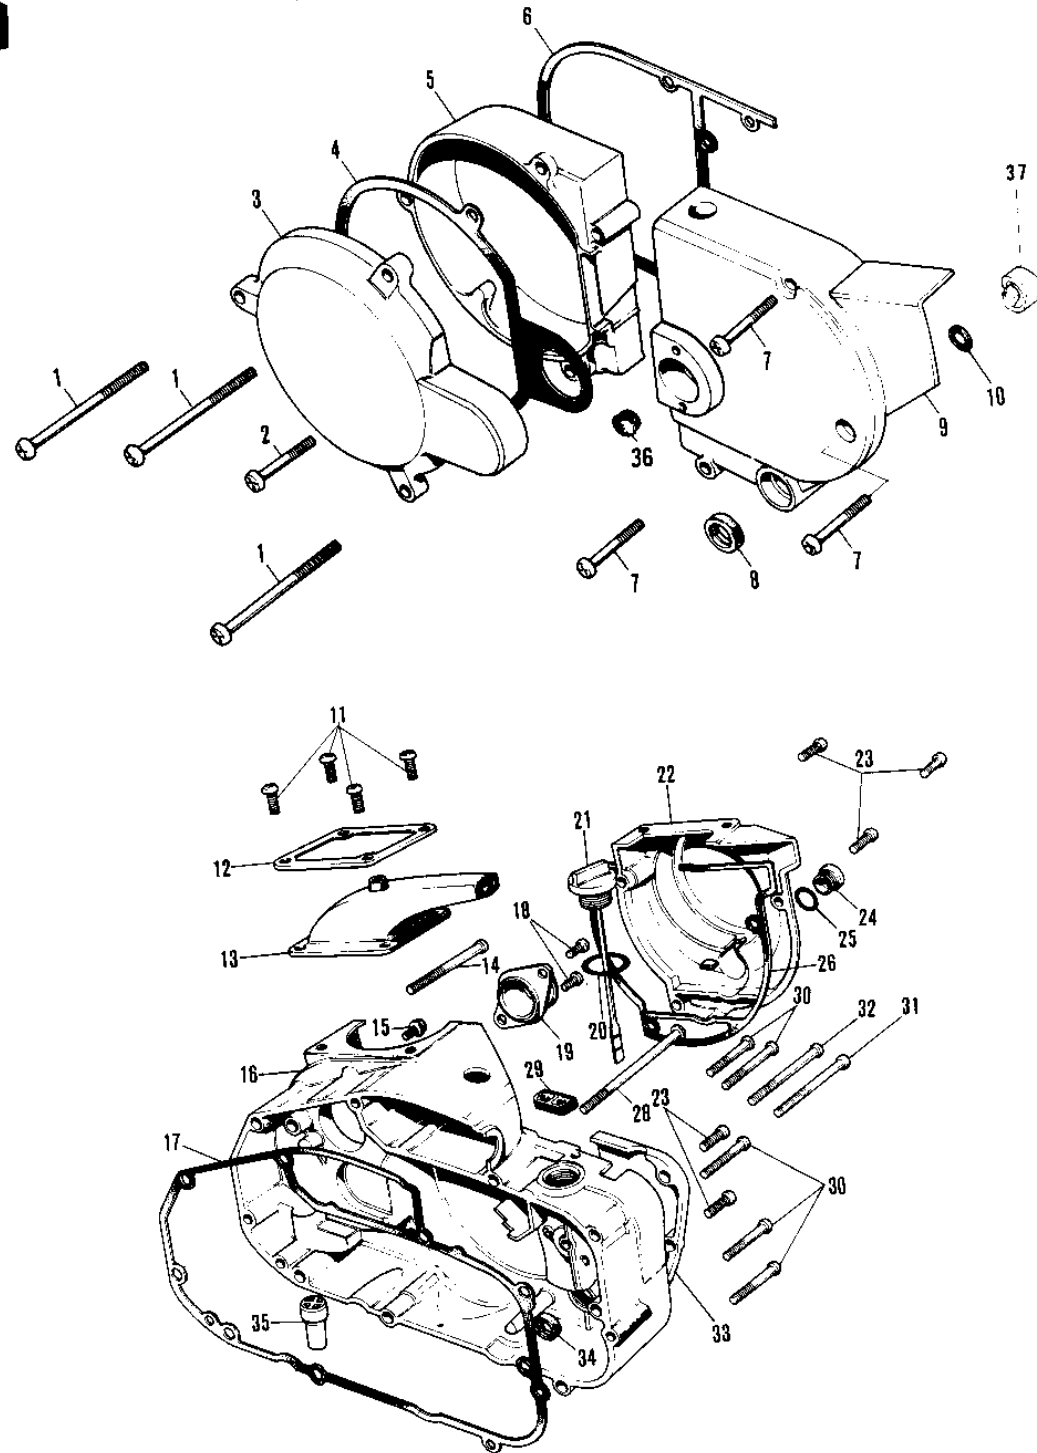

1972 F6-A PARTS DIAGRAM

ENGINE COVERS

1972 F6-A PARTS LIST

ENGINE COVERS

ITEM NAME	PART NUMBER	QUANTITY
SCREW-PAN HEAD,6X90 (Ref # 1)	220B0690	
SCREW PAN HEAD 6X50 (Ref # 2)	220B0650	
COVER,BRK POINT,BUFF (Ref # 3)	14027-017-80	
COVER-BRK POINT,BLACK (Ref # 3)	14027-009-21	
GASKET-BREAKER COVER (Ref # 4)	14050-003	
COVER,L.H ENG,BUFF (Ref # 5)	14031-042-80	
COVER-L.H ENG,BLACK (Ref # 5)	14031-042-21	
GASKET-L.H ENGINE COV (Ref # 6)	14045-009	
SCREW PAN HEAD 6X55 (Ref # 7)	220B0655	
SEAL-OIL (Ref # 8)	92049-1249	
COVER-CHAIN CASE (Ref # 9)	14026-002	
COVER-CHN CASE,BLACK (Ref # 9)	14026-002-21	
GASKET-CHAIN CASE COV (Ref # 10)	14045-010	
SCREW PAN HEAD 6X16 (Ref # 11)	220B0616	
HOLDER-CARBURETOR CAP (Ref # 12)	14065-002	
CAP-CARBURETOR (Ref # 13)	14038-028	
SCREW PAN HEAD 6X50 (Ref # 14)	220B0650	
BOLT-BANJO,6MM (Ref # 15)	92060-013	
COVER-R H.ENGINE (Ref # 16)	14032-107-15	
COVER-R.H.ENG,BLK (Ref # 16)	14032-107-21	
GASKET-R.H ENGINE COV (Ref # 17)	14046-018	
SCREW PAN HEAD 6X12 (Ref # 18)	220B0612	
HOLDER-CARBURETOR (Ref # 19)	16065-007	
"O" RING,20MM (Ref # 20)	670B2020	
PLUG-OIL FILLER (Ref # 21)	16115-015	
COVER-CARBURETOR (Ref # 22)	14030-028	
COVER-CARB,F.BLACK (Ref # 22)	14030-028-21	
SCREW PAN HEAD 6X20 (Ref # 23)	220B0620	
PLUG-CARBURETOR COVER (Ref # 24)	92067-006	

1972 F6-A PARTS LIST

ENGINE COVERS

ITEM NAME	PART NUMBER	QUANTITY
"O" RING,20MM (Ref # 25)	670B2020	
GASKET-CARBURETOR COV (Ref # 26)	14048-003	
STOPPER-CARBURETOR (Ref # 27)	14064-001	
SCREW PAN HEAD 6X80 (Ref # 28)	220B0680	
GROMMET-OVERFLOW PIPE (Ref # 29)	16136-005	
SCREW PAN HEAD 6X35 (Ref # 30)	220B0635	
SCREW PAN HEAD 6X50 (Ref # 31)	220B0650	
SCREW PAN HEAD 6X40 (Ref # 32)	220B0640	
COVER,OIL PUMP,BUFF (Ref # 33)	14030-029-80	
COVER-OIL PUMP,BLACK (Ref # 33)	14030-029-21	
OIL SEAL TB16267 (Ref # 34)	92051-003	
DRAIN FUEL (Ref # 35)	16116-002	
CAP-RUBBER (Ref # 36)	92073-015	
TENSIONER-CHAIN (Ref # 37)	13123-006	