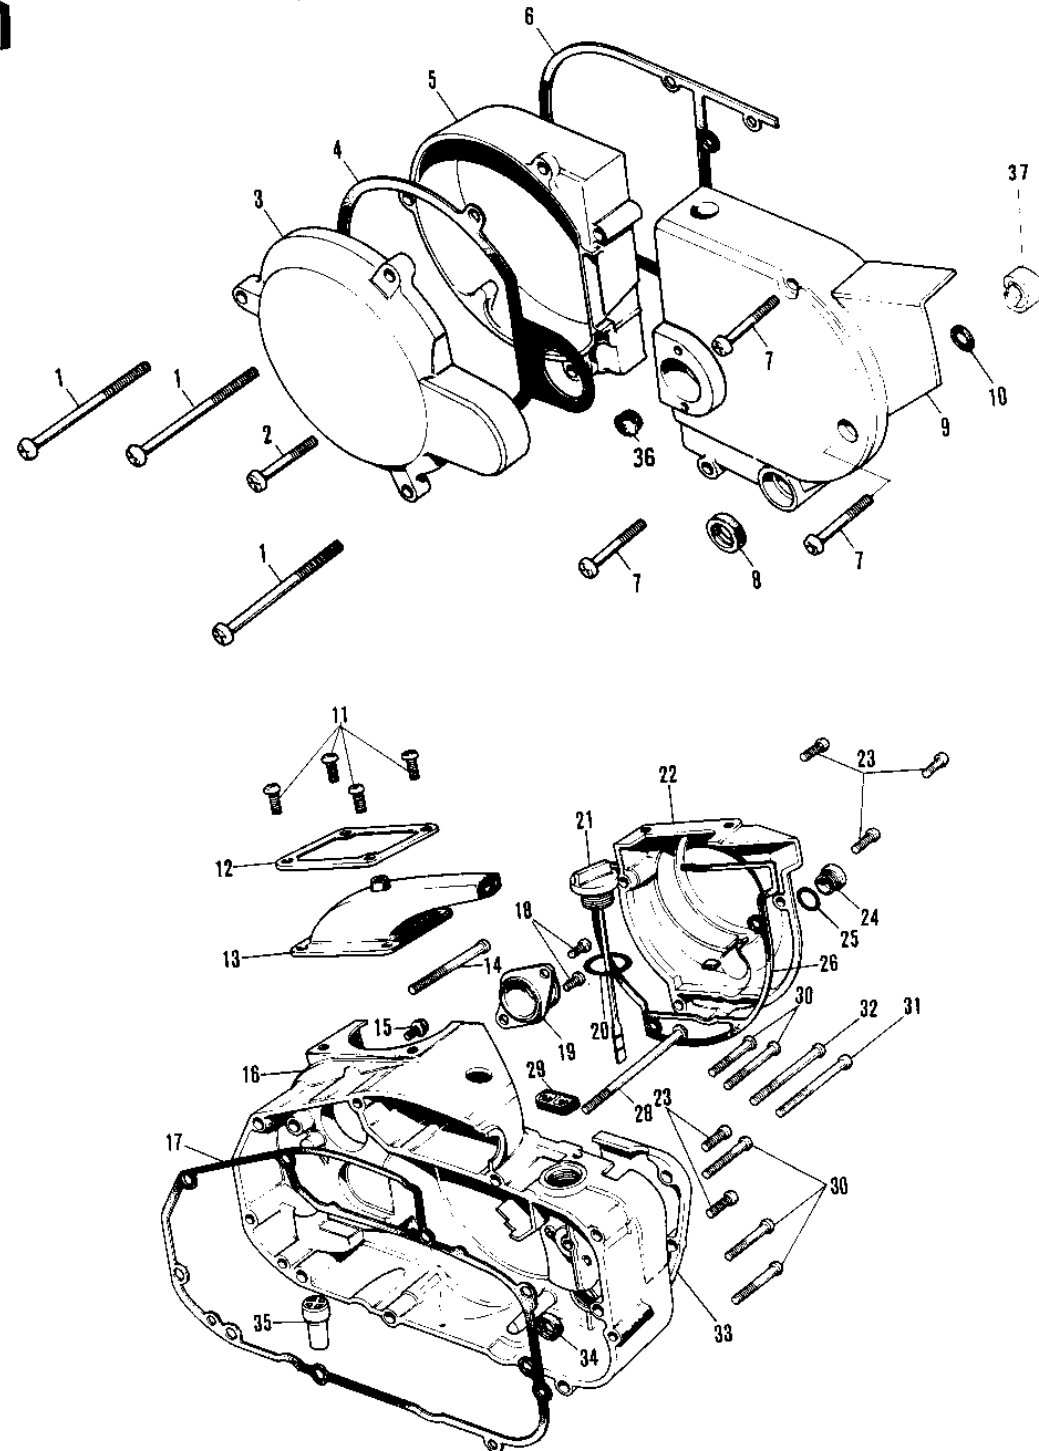

1971 F6 PARTS DIAGRAM ENGINE COVERS

1971 F6 PARTS LIST

ENGINE COVERS

ITEM NAME	PART NUMBER	QUANTITY
SCREW-PAN HEAD,6X90 (Ref # 1)	220B0690	1
SCREW PAN HEAD 6X50 (Ref # 2)	220B0650	3
COVER,BRK POINT,BUFF (Ref # 3)	14027-017-80	1
COVER-BRK POINT,BLACK (Ref # 3)	14027-009-21	1
GASKET-BREAKER COVER (Ref # 4)	14050-003	1
COVER,L.H ENG,BUFF (Ref # 5)	14031-042-80	1
COVER-L.H ENG,BLACK (Ref # 5)	14031-042-21	1
GASKET-L.H ENGINE COV (Ref # 6)	14045-009	1
SCREW PAN HEAD 6X55 (Ref # 7)	220B0655	1
SEAL-OIL (Ref # 8)	92049-1249	1
COVER-CHAIN CASE (Ref # 9)	14026-002	1
COVER-CHN CASE,BLACK (Ref # 9)	14026-002-21	1
GASKET-CHAIN CASE COV (Ref # 10)	14045-010	1
SCREW PAN HEAD 6X16 (Ref # 11)	220B0616	1
HOLDER-CARBURETOR CAP (Ref # 12)	14065-002	1
CAP-CARBURETOR (Ref # 13)	14038-028	1
BOLT-BANJO,6MM (Ref # 15)	92060-013	1
COVER-R H.ENGINE (Ref # 16)	14032-107-15	1
COVER-R.H.ENG,BLK (Ref # 16)	14032-107-21	1
GASKET-R.H ENGINE COV (Ref # 17)	14046-018	1
SCREW PAN HEAD 6X12 (Ref # 18)	220B0612	1
HOLDER-CARBURETOR (Ref # 19)	16065-007	1
"0" RING,20MM (Ref # 20)	670B2020	2
PLUG-OIL FILLER (Ref # 21)	16115-015	1
COVER-CARBURETOR (Ref # 22)	14030-028	1
COVER-CARB,F.BLACK (Ref # 22)	14030-028-21	1
SCREW PAN HEAD 6X20 (Ref # 23)	220B0620	1
PLUG-CARBURETOR COVER (Ref # 24)	92067-006	1
GASKET-CARBURETOR COV (Ref # 26)	14048-003	1

1971 F6 PARTS LIST

ENGINE COVERS

ITEM NAME	PART NUMBER	QUANTITY
STOPPER-CARBURETOR (Ref # 27)	14064-001	1
SCREW PAN HEAD 6X80 (Ref # 28)	220B0680	1
GROMMET-OVERFLOW PIPE (Ref # 29)	16136-005	1
SCREW PAN HEAD 6X35 (Ref # 30)	220B0635	1
SCREW PAN HEAD 6X40 (Ref # 32)	220B0640	1
COVER,OIL PUMP,BUFF (Ref # 33)	14030-029-80	1
COVER-OIL PUMP,BLACK (Ref # 33)	14030-029-21	1
OIL SEAL TB16267 (Ref # 34)	92051-003	1
DRAIN FUEL (Ref # 35)	16116-002	1
CAP-RUBBER (Ref # 36)	92073-015	1
TENSIONER-CHAIN (Ref # 37)	13123-006	1