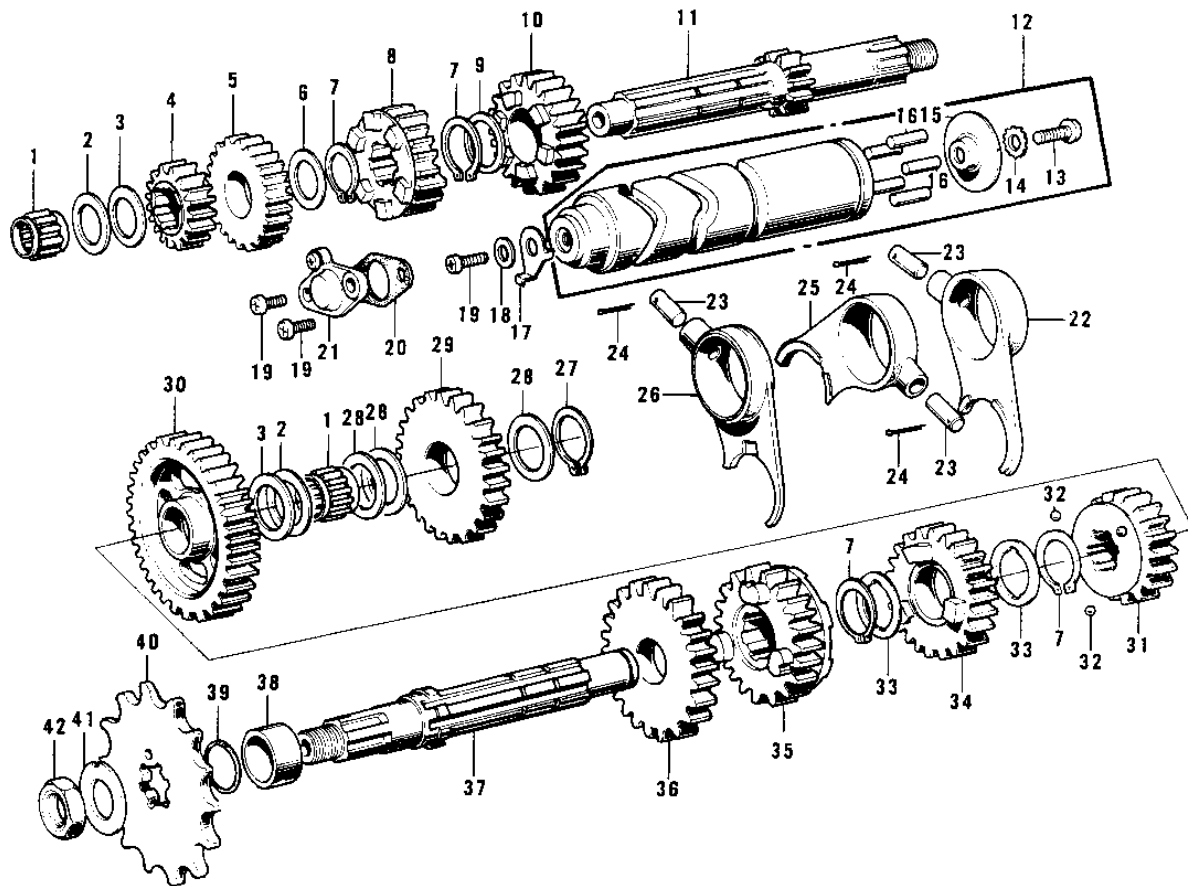

1971 F6 PARTS DIAGRAM

TRANSMISSION/CHANGE DRUM

1971 F6 PARTS LIST

TRANSMISSION/CHANGE DRUM

ITEM NAME	PART NUMBER	QUANTITY
BEARING-NEEDLE (Ref # 1)	92046-026	1
WASHER-THRUST (Ref # 2)	92022-170	1
WASHER-THRUST (Ref # 3)	92022-171	1
2ND GEAR-DRIVE (Ref # 4)	13130-024	1
4TH GEAR-DRIVE (Ref # 5)	13134-008	1
WASHER-PLAIN (Ref # 6)	92022-181	1
CIRCLIP,21MM (Ref # 7)	480J2100	1
3RD GEAR-DRIVE (Ref # 8)	13132-022	1
WASHER 22MM (Ref # 9)	92022-106	1
TOP GEAR-DRIVE (Ref # 10)	13136-031	1
SHAFT-DRIVE (Ref # 11)	13127-029	1
DRUM ASSY-GEAR CHANGE (Ref # 12)	13239-002	1
SCREW PAN HEAD 6X14 (Ref # 13)	220B0614	1
WASHER LOCK 6MM (Ref # 14)	464H0600	1
PLATE-CHANGE DRUM PIN (Ref # 15)	13142-009	1
PIN GEAR CHANGE DRUM (Ref # 16)	92042-014	1
ROTOR,NEUTRAL INDICTR (Ref # 17)	21007-1003	1
WASHER PLAIN 6MM (Ref # 18)	410B0600	1
SCREW PAN HEAD 6X16 (Ref # 19)	220B0616	1
GASKET NEUTRAL SWITCH (Ref # 20)	13146-002	1
SWITCH,NEUTRAL (Ref # 21)	13151-1001	1
FORK-SELECTOR,LOW (Ref # 22)	13140-050	1
PIN SELECT FORK GUIDE (Ref # 23)	92043-005	1
PIN COTTER 3.0X20 (Ref # 24)	550D3020	1
FORK-SELECTOR,TOP (Ref # 25)	13140-049	1
FORK-SELECTOR (Ref # 26)	13140-030	1
CIRCLIP 15MM (Ref # 27)	480J1500	1
WASHER-PLAIN (Ref # 28)	92022-169	1
IDLE GEAR-KICKSTARTER (Ref # 29)	13073-009	1

1971 F6 PARTS LIST

TRANSMISSION/CHANGE DRUM

ITEM NAME	PART NUMBER	QUANTITY
LOW GEAR,OUTPUT SHAFT (Ref # 30)	13129-051	1
TOP GEAR-OUTPUT (Ref # 31)	13137-016	1
BALL STEEL 5/32' (Ref # 32)	600A0500	1
WASHER-LOCK (Ref # 33)	92024-031	1
3RD GEAR-OUTPUT (Ref # 34)	13133-021	1
4TH GEAR-OUTPUT (Ref # 35)	13135-012	1
2ND GEAR-OUTPUT (Ref # 36)	13131-029	1
SHAFT-OUTPUT (Ref # 37)	13128-028	1
COLLAR-ENG SPROCKET (Ref # 38)	92027-180	1
"O" RING (Ref # 39)	92055-022	1
ENGINE SPROCKET SET (Ref # 40)	13249-002	1
ENG SPROCKET ASY,13T (Ref # 40)	13249-001	1
ENG SPROCKET,ASY,15T (Ref # 40)	13249-003	1
WASHER LOCK 12MM (Ref # 41)	92024-002	1
NUT,12MM (Ref # 42)	92016-024	1