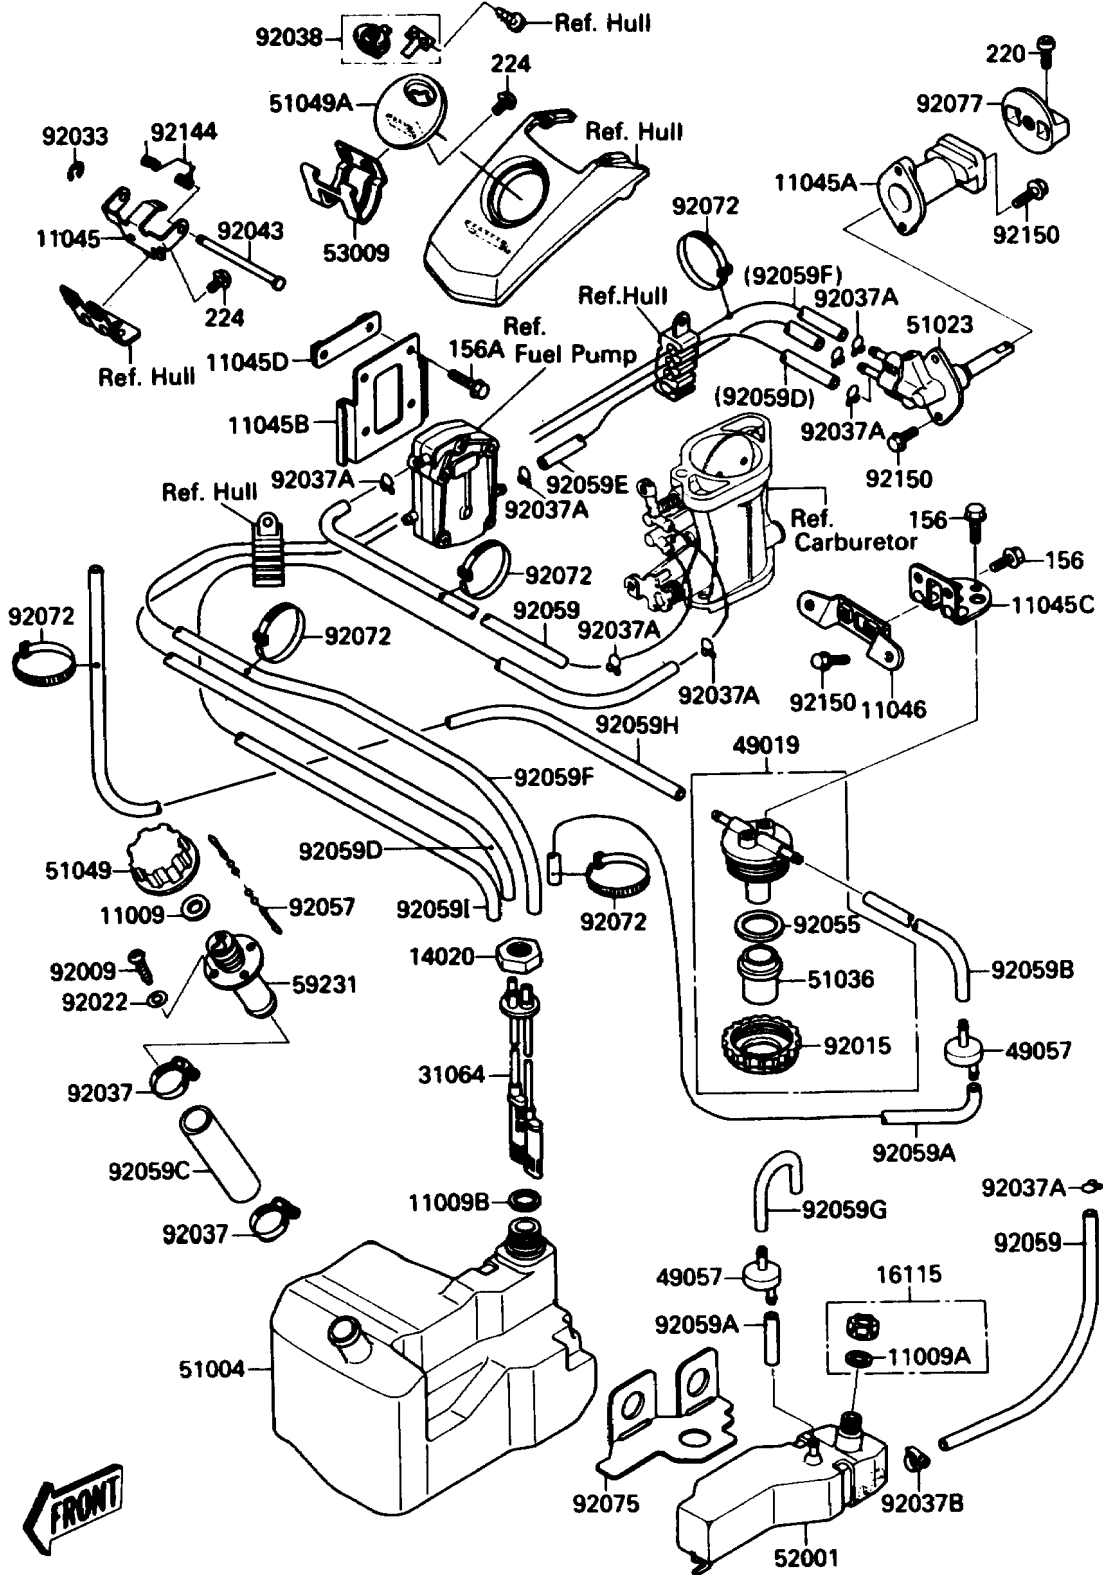

1988 650 SX PARTS DIAGRAM

Fuel Tank

F3173-0004