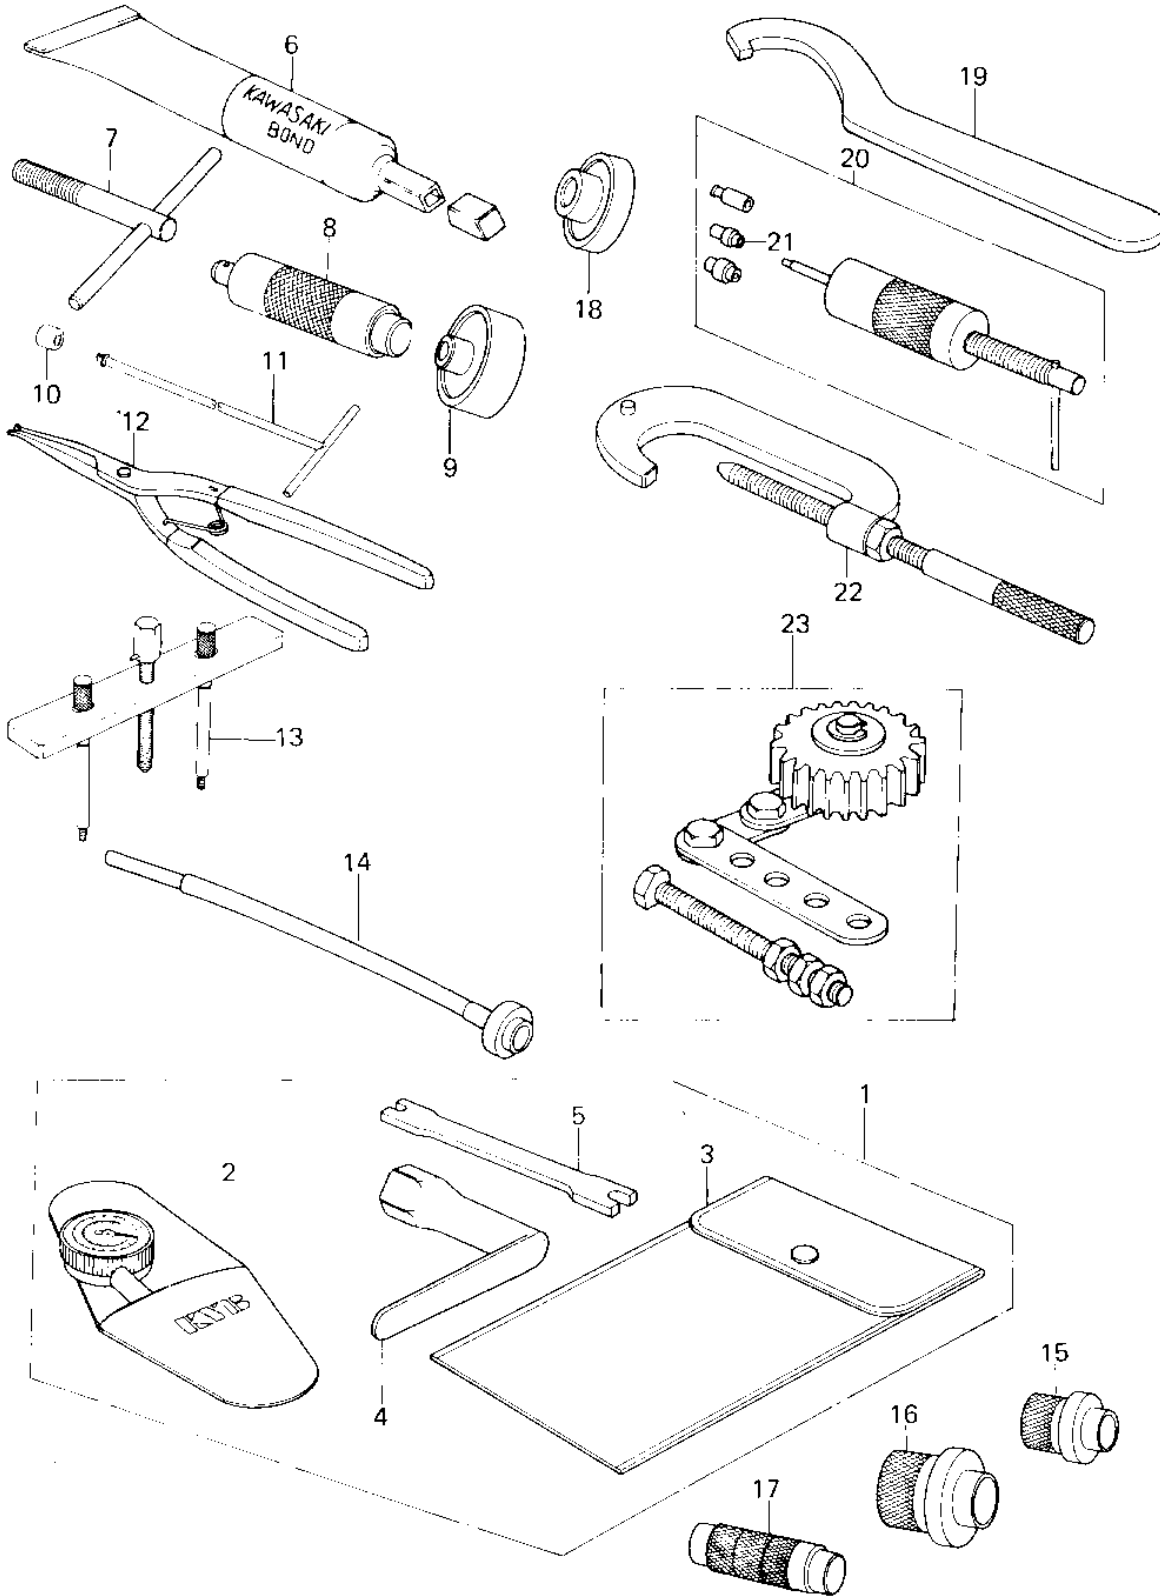

1978 KX125-A4 PARTS DIAGRAM

OWNER TOOLS/SPECIAL SERVICE TOOLS

1978 KX125-A4 PARTS LIST

OWNER TOOLS/SPECIAL SERVICE TOOLS

ITEM NAME	PART NUMBER	QUANTITY
TOOL KIT (Ref # 1)	56007-1010	1
GAUGE,AIR (Ref # 2)	52005-1003	1
BAG,TOOL (Ref # 3)	56008-008	1
WRENCH,SPARK PLUG (Ref # 4)	92110-019	1
WRENCH SPOKE (Ref # 5)	92110-1016	1
LIQUID GASKET (Ref # 6)	92104-002	1
57001-1216 (Canada) (Ref # 7)	57001-116	1
*** N.L.A.*** (Canada) (Ref # 8)	57001-139	1
57001-1129 (Canada) (Ref # 9)	57001-140	1
ADAPTER-FRK CYL HLDR (Ref # 10)	57001-176	1
HANDLE,FORK CLY HOLDR (Ref # 11)	57001-183	1
PLIERS,CIRCLIP,OUTSID (Ref # 12)	57001-144	1
57001-1098 (Canada) (Ref # 13)	57001-153	1
GAUGE,FUEL LEVEL (Ref # 14)	57001-207	1
GUIDE,OIL SEAL (Ref # 15)	57001-263	1
GUIDE,SHIFT OIL SEAL (Ref # 16)	57001-264	1
57001-1129 (Canada) (Ref # 17)	57001-286	1
57001-1129 (Canada) (Ref # 18)	57001-289	1
57001-1100 (Canada) (Ref # 19)	57001-321	1
PULLER-PISTON PIN (Ref # 20)	57001-910	1
ADAPTER B, PIN PULLER (Ref # 21)	57001-913	1
57001-1243 (Canada) (Ref # 22)	57001-307	1
HOLDER,GEAR (Ref # 23)	57001-1015	1