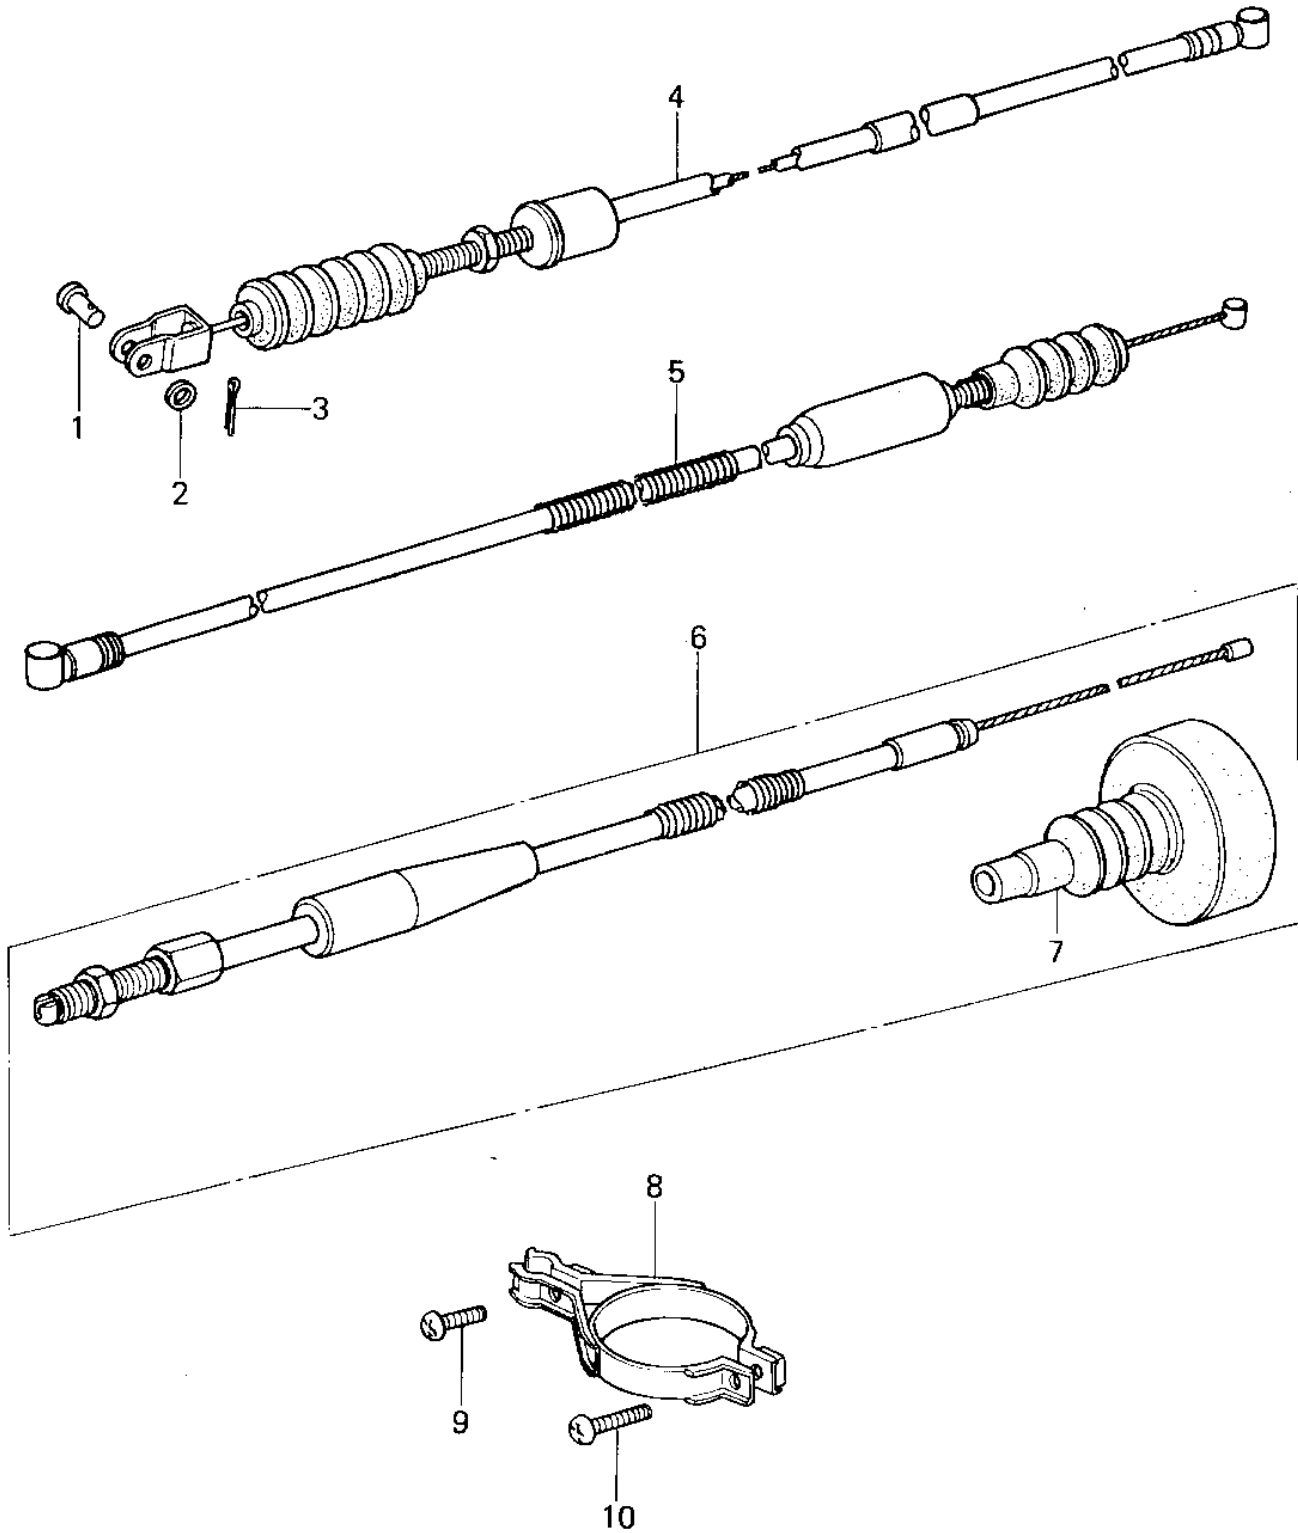

# 1978 KX125-A4 PARTS DIAGRAM

CABLES (78-'79 KX125-A4/A5)

# 1978 KX125-A4 PARTS LIST

CABLES ('78-'79 KX125-A4/A5)

ITEM NAME	PART NUMBER	QUANTITY
PIN-BRAKE ROD FITTING (Ref # 1)	92043-064	1
WASHER PLAIN 6MM (Ref # 2)	410B0600	1
PIN COTTER 2.0X15 (Ref # 3)	550D2015	1
CABLE,FRONT BRAKE (Ref # 4)	54005-1007	1
CABLE,FRONT BRAKE (Ref # 4)	54005-1016	1
CABLE CLUTCH (Ref # 5)	54011-1006	1
CABLE,THROTTLE (Ref # 6)	54012-1046	1
CABLE,THROTTLE (Ref # 6)	54012-1046	1
BOOTS,THROTTLE CABLE (Ref # 7)	49006-1015	1
CLAMP,CABLE (Ref # 8)	92037-1072	1
SCREW-PAN-CRROSS,4X12 (Ref # 9)	220B0412	1
SCREW-PAN-CROS,5X25 (Ref # 10)	220B0525	1