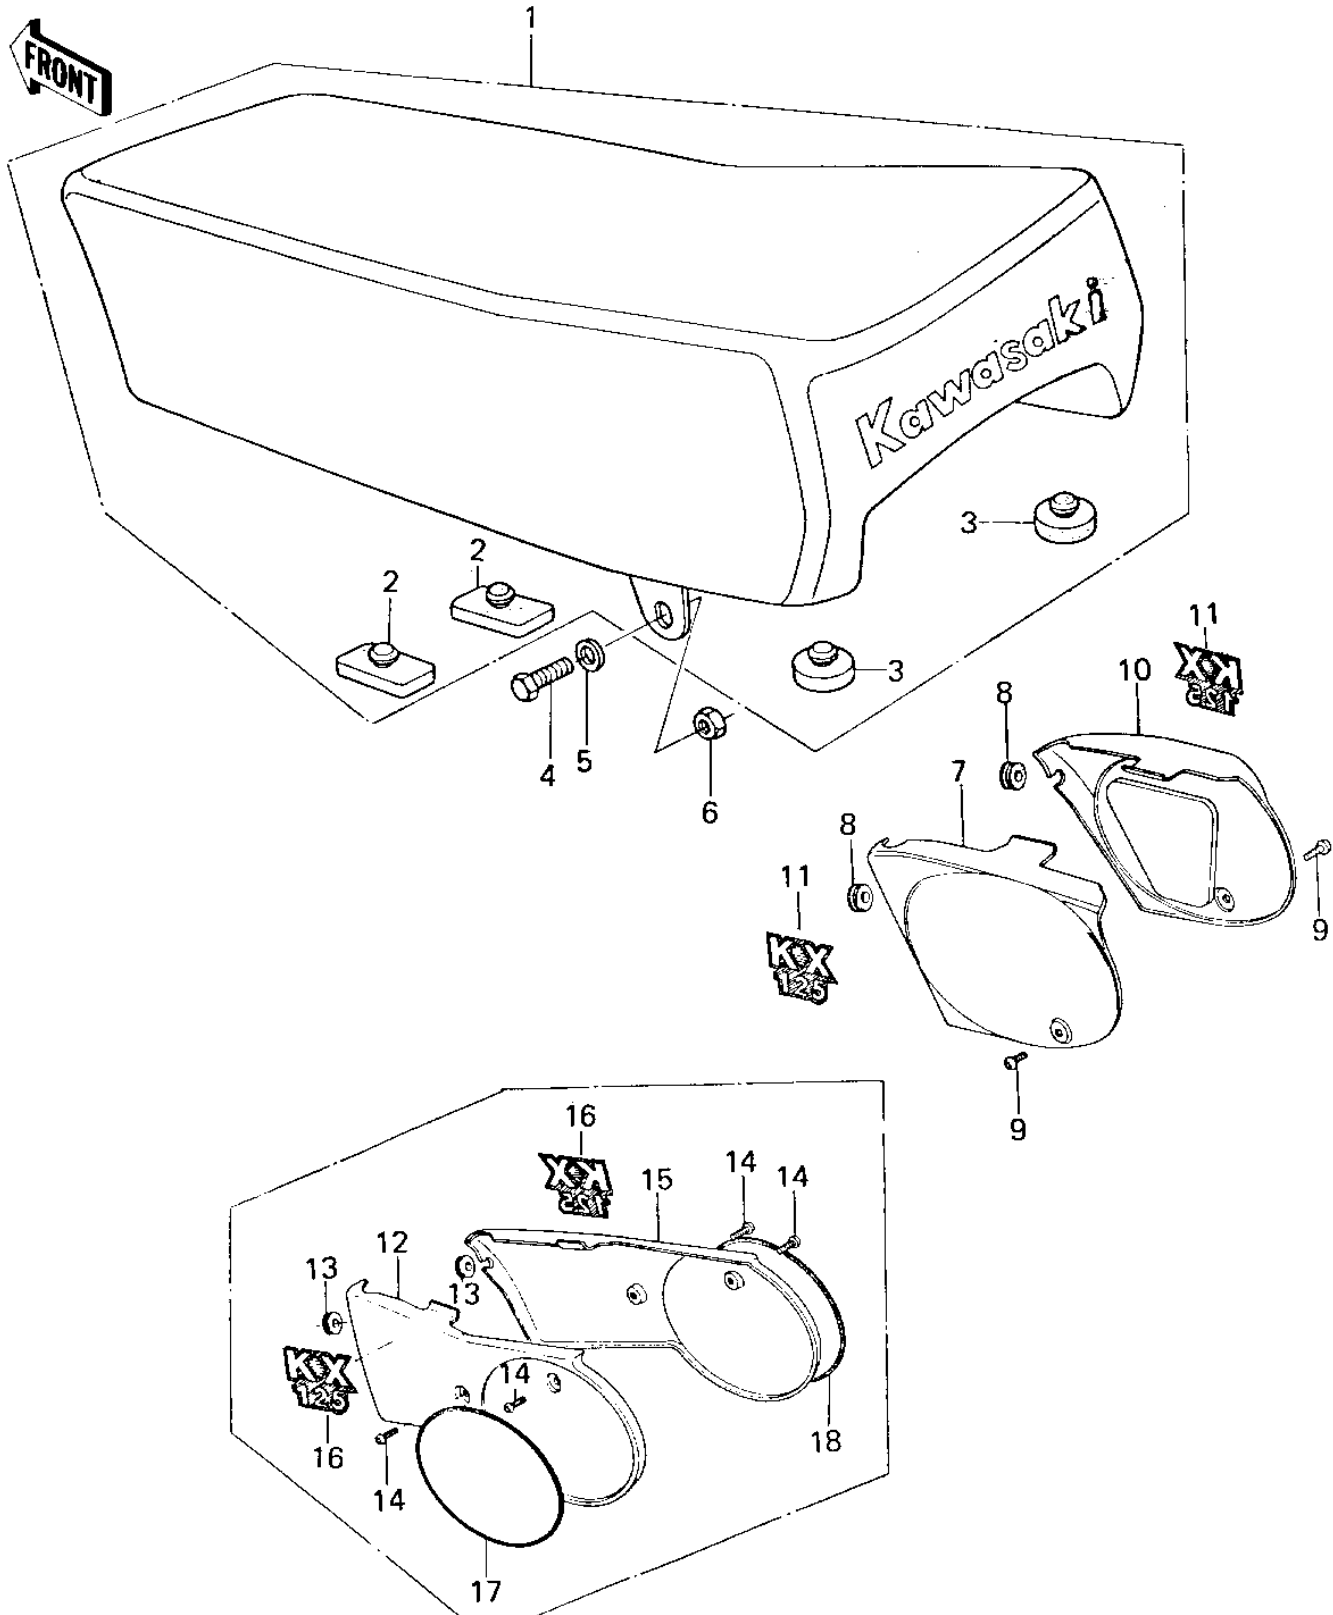

1978 KX125-A4 PARTS DIAGRAM

SEAT/SIDE COVERS ('78-'79 KX125-A4/A5)

1978 KX125-A4 PARTS LIST

SEAT/SIDE COVERS ('78-'79 KX125-A4/A5)

| ITEM NAME | PART NUMBER | QUANTITY |
|----------------------------------|---------------|----------|
| SEAT-ASSY (Ref # 1) | 53001-1016 | 1 |
| SEAT-ASSY (Ref # 1) | 53001-1029 | 1 |
| DAMPER RUBBER,SEAT (Ref # 2) | 92075-1054 | 4 |
| DAMPER RUBBER (Ref # 3) | 92075-281 | 2 |
| BOLT-SMALL-UPSET,8X22 (Ref # 4) | 115B0822 | 2 |
| WASHER PLAIN 8MM (Ref # 5) | 411B0800 | 2 |
| NUT,LOCK,8MM (Ref # 6) | 92015-1124 | 2 |
| COVER,L.H SIDE,GREEN (Ref # 7) | 36001-1021-6W | 1 |
| DAMPER RUBBER (Ref # 8) | 92075-1028 | 2 |
| SCREW,6X14 (Ref # 9) | 92009-1287 | 2 |
| COVER,R.H SIDE,GREEN (Ref # 10) | 36001-1022-6W | 1 |
| EMBLEM,SIDE COVER (Ref # 11) | 56018-1025 | 2 |
| COVER,L.H.SIDE,L.GREN (Ref # 12) | 36001-1066-6W | 1 |
| DAMPER RUBBER (Ref # 13) | 92075-1028 | 2 |
| SCREW,6X14 (Ref # 14) | 92009-1287 | 4 |
| COVER,R.H.SIDE,L.GREN (Ref # 15) | 36001-1067-6W | 1 |
| EMBLEM,SIDE COVER (Ref # 16) | 56018-1088 | 2 |
| PATTERN,SIDE COVER LH (Ref # 17) | 56027-1513 | 1 |
| PATTERN,SIDE COVER RH (Ref # 18) | 56027-1514 | 1 |