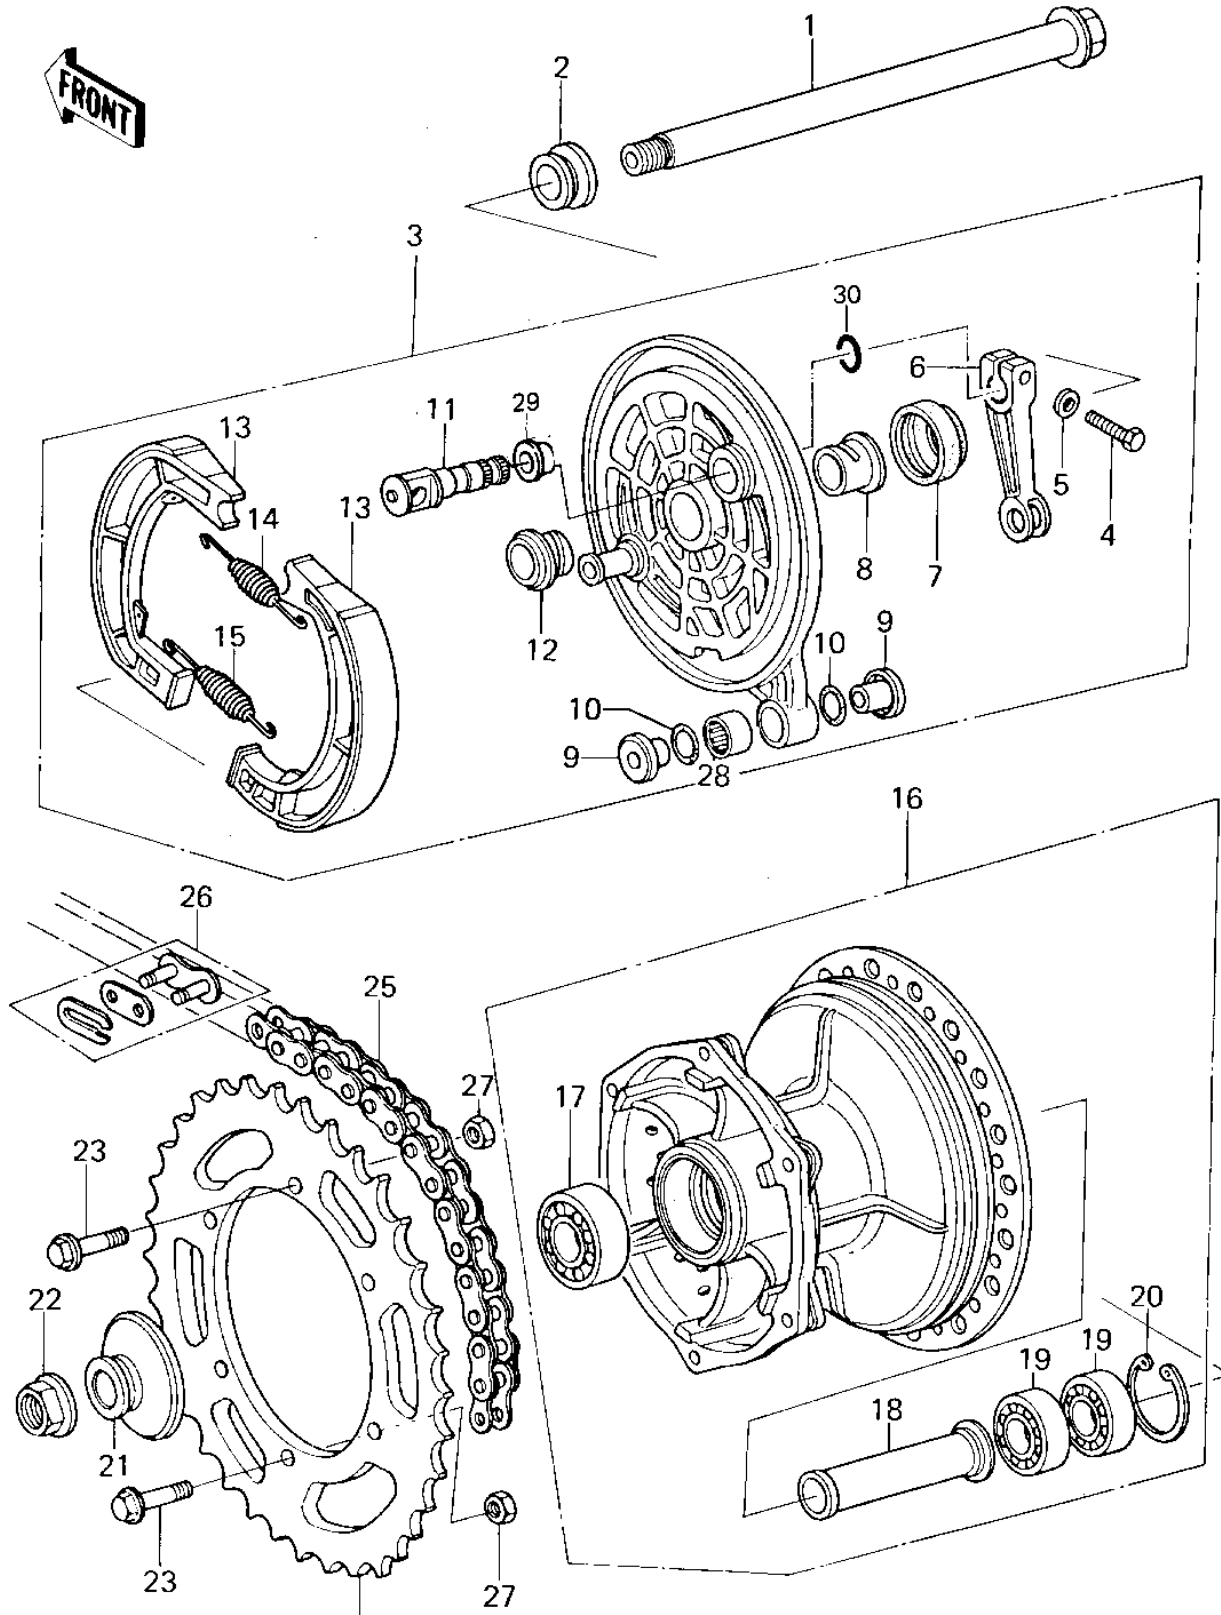

1978 KX125-A4 PARTS DIAGRAM

REAR HUB/BRAKE/CHAIN ('78-'79 KX125-A4/A)

1978 KX125-A4 PARTS LIST

REAR HUB/BRAKE/CHAIN ('78-'79 KX125-A4/A)

ITEM NAME	PART NUMBER	QUANTITY
AXLE,REAR (Ref # 1)	41068-1007	1
COLLAR,REAR AXLE (Ref # 2)	92027-1039	1
PANEL-ASY,RR BRK (Ref # 3)	41035-1012-21	1
BOLT-UPSET (Ref # 4)	112G0622	1
WASHER PLAIN 6MM (Ref # 5)	410B0600	1
LEVER,BROKE CAM REAR (Ref # 6)	41053-1008	1
OIL SEAL (Ref # 7)	92093-1004	1
SLEEVE,REAR BRAKE (Ref # 8)	42036-1010	1
COLLAR (Ref # 9)	92027-1040	2
"O" RING (Ref # 10)	670B2011	2
CAM SHAFT, (Ref # 11)	41050-1007	1
SLEEVE,REAR BRAKE (Ref # 12)	42036-1009	1
SHOE,BRAKE (Ref # 13)	42019-010	2
SPRING,BRAKE SHOE (Ref # 14)	92081-1766	1
SPRING,BRAKE SHOE (Ref # 15)	92081-1550	1
DRUM-ASSY,RR BRK,BLK (Ref # 16)	41034-1010-21	1
BEARING BALL (Ref # 17)	601B6203U	1
COLLAR,REAR BRAKE (Ref # 18)	92027-1037	1
BEARING-BALL,#6003UC3 (Ref # 19)	601B6003U	2
CIRCLIP,35MM (Ref # 20)	481J3500	1
COLLAR,REAR AXLE (Ref # 21)	92027-1072	1
NUT,16M/M (Ref # 22)	92015-1015	1
BOLT,HEX HEAD,8X32 (Ref # 23)	92001-1040	6
REAR SPROCKET,63T (Ref # 24)	42041-1017	1
REAR,SPROCKET,60T (Ref # 24)	42041-1011	1
REAR SPROCKET,61T (Ref # 24)	42041-1018	(1
REAR SPROCKET,65T (Ref # 24)	42041-1019	(1
REAR,SPROCKET,58T (Ref # 24)	42041-1012	(1
REAR,SPROCKET,62T (Ref # 24)	42041-1013	(1

1978 KX125-A4 PARTS LIST

REAR HUB/BRAKE/CHAIN ('78-'79 KX125-A4/A

ITEM NAME	PART NUMBER	QUANTITY
DR CHAIN 428X130 (Ref # 25)	92057-1008	1
DR CHAIN 428X134 (Ref # 25)	92057-1021	1
CHAIN JOINT 428 (Ref # 26)	92058-1003	1
NUT,LOCK,8MM (Ref # 27)	92017-013	6
BEARING,NEEDLE (Ref # 28)	92046-1009	1
BUSHING,BRAKE CAMSHFT (Ref # 29)	92028-1020	1
"O" RING,12MM (Ref # 30)	670B2012	1