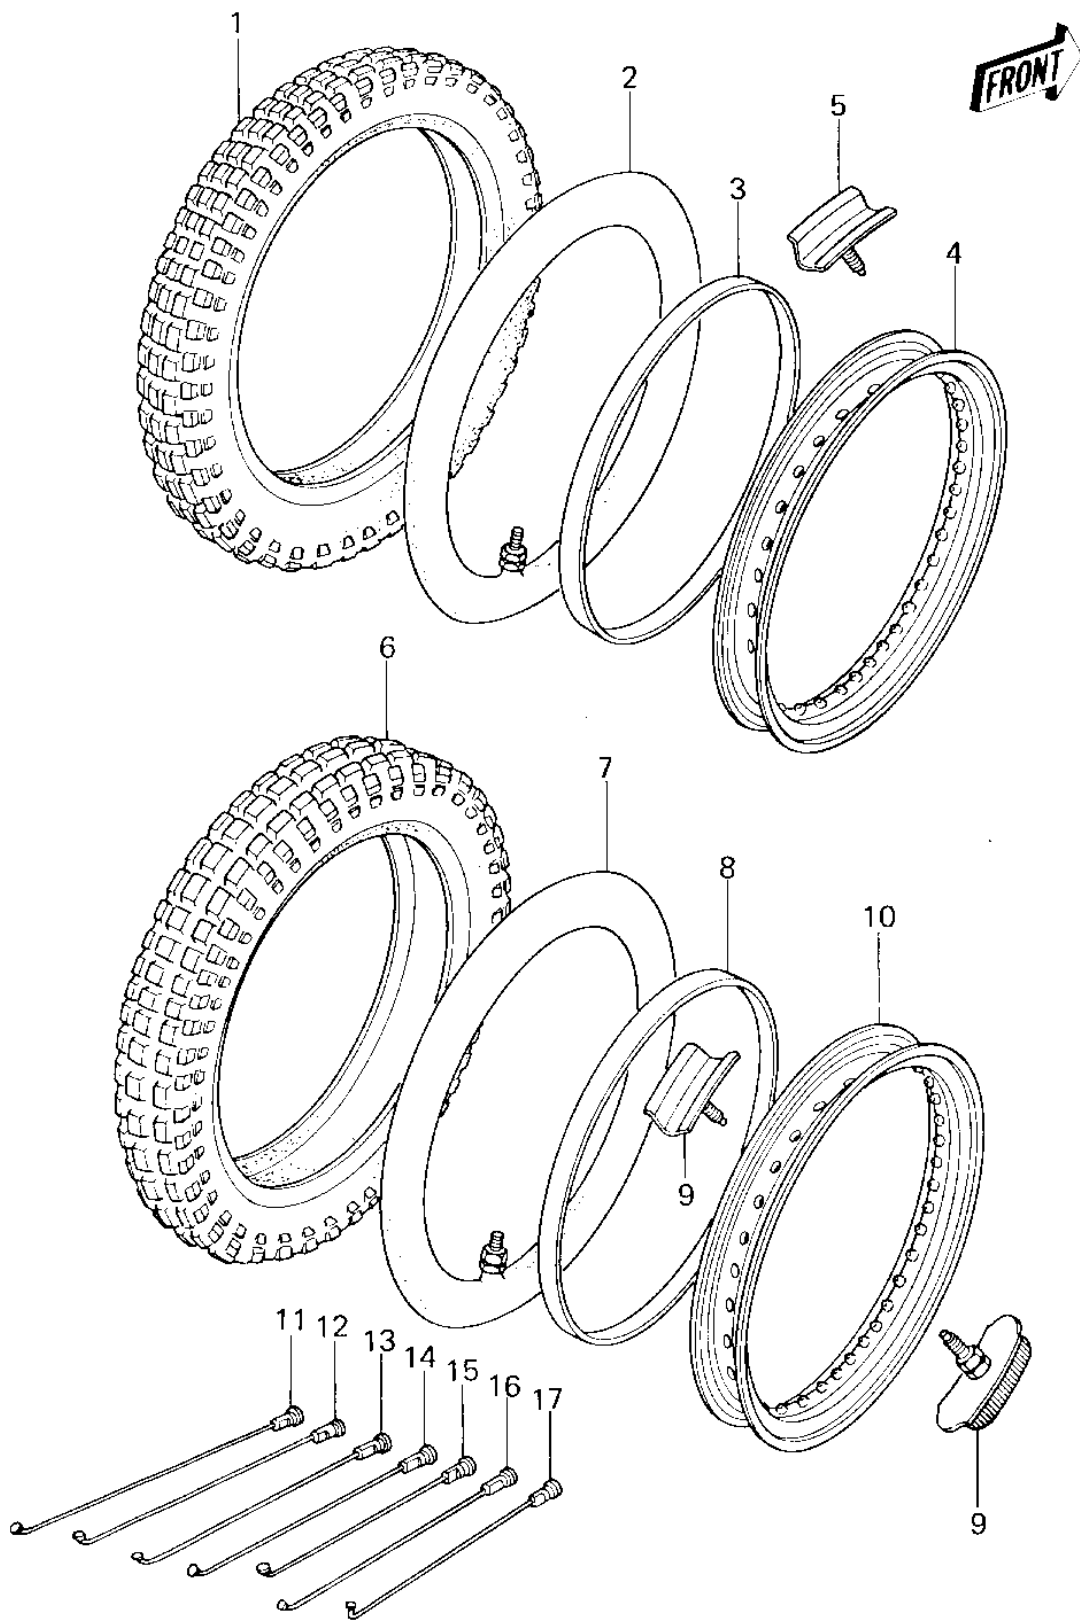

1978 KX125-A4 PARTS DIAGRAM

WHEELS/TIRES ('78-'79 KX125-A4/A5)

1978 KX125-A4 PARTS LIST

WHEELS/TIRES ('78-'79 KX125-A4/A5)

ITEM NAME	PART NUMBER	QUANTITY
TIRE 300-21 DUN MX F (Ref # 1)	41002-1023	1
TIRE 300-21 K190 F (Ref # 1)	41002-1065	1
TUBE,2.75/3.70-21 (Ref # 2)	41022-1021	1
BAND,RIM,3.00-21 (Ref # 3)	41023-1001	1
RIM,FRONT,1.60X21E (Ref # 4)	41025-1004	1
PROTECTOR,BEAD 1.60A (Ref # 5)	41024-010	1
TIRE 400-18 K88 R (Ref # 6)	41002-1028	1
TIRE 400-18 K190 R (Ref # 6)	41002-1067	1
TUBE 350/375/410-18 (Ref # 7)	41022-031	1
BAND,RIM,4.00/5.10-18 (Ref # 8)	41023-1006	1
PROTECTOR,BEAD,1.85B (Ref # 9)	41024-011	1
RIM,REAR,1.85X18E (Ref # 10)	41025-1005	1
SPOKE-ASY,FR (Ref # 11)	41027-1005	1
SPOKE-ASY,FR (Ref # 12)	41027-1006	1
SPOKE-ASY,FR (Ref # 13)	41028-1004	1
SPOKE-ASY,RR INNER (Ref # 14)	41027-1007	1
SPOKE-ASY,RR INNER (Ref # 15)	41027-1008	1
SPOKE-ASY,RR OUTER (Ref # 16)	41028-1005	1
SPOKE-ASY,RR OUTER (Ref # 17)	41028-1006	1