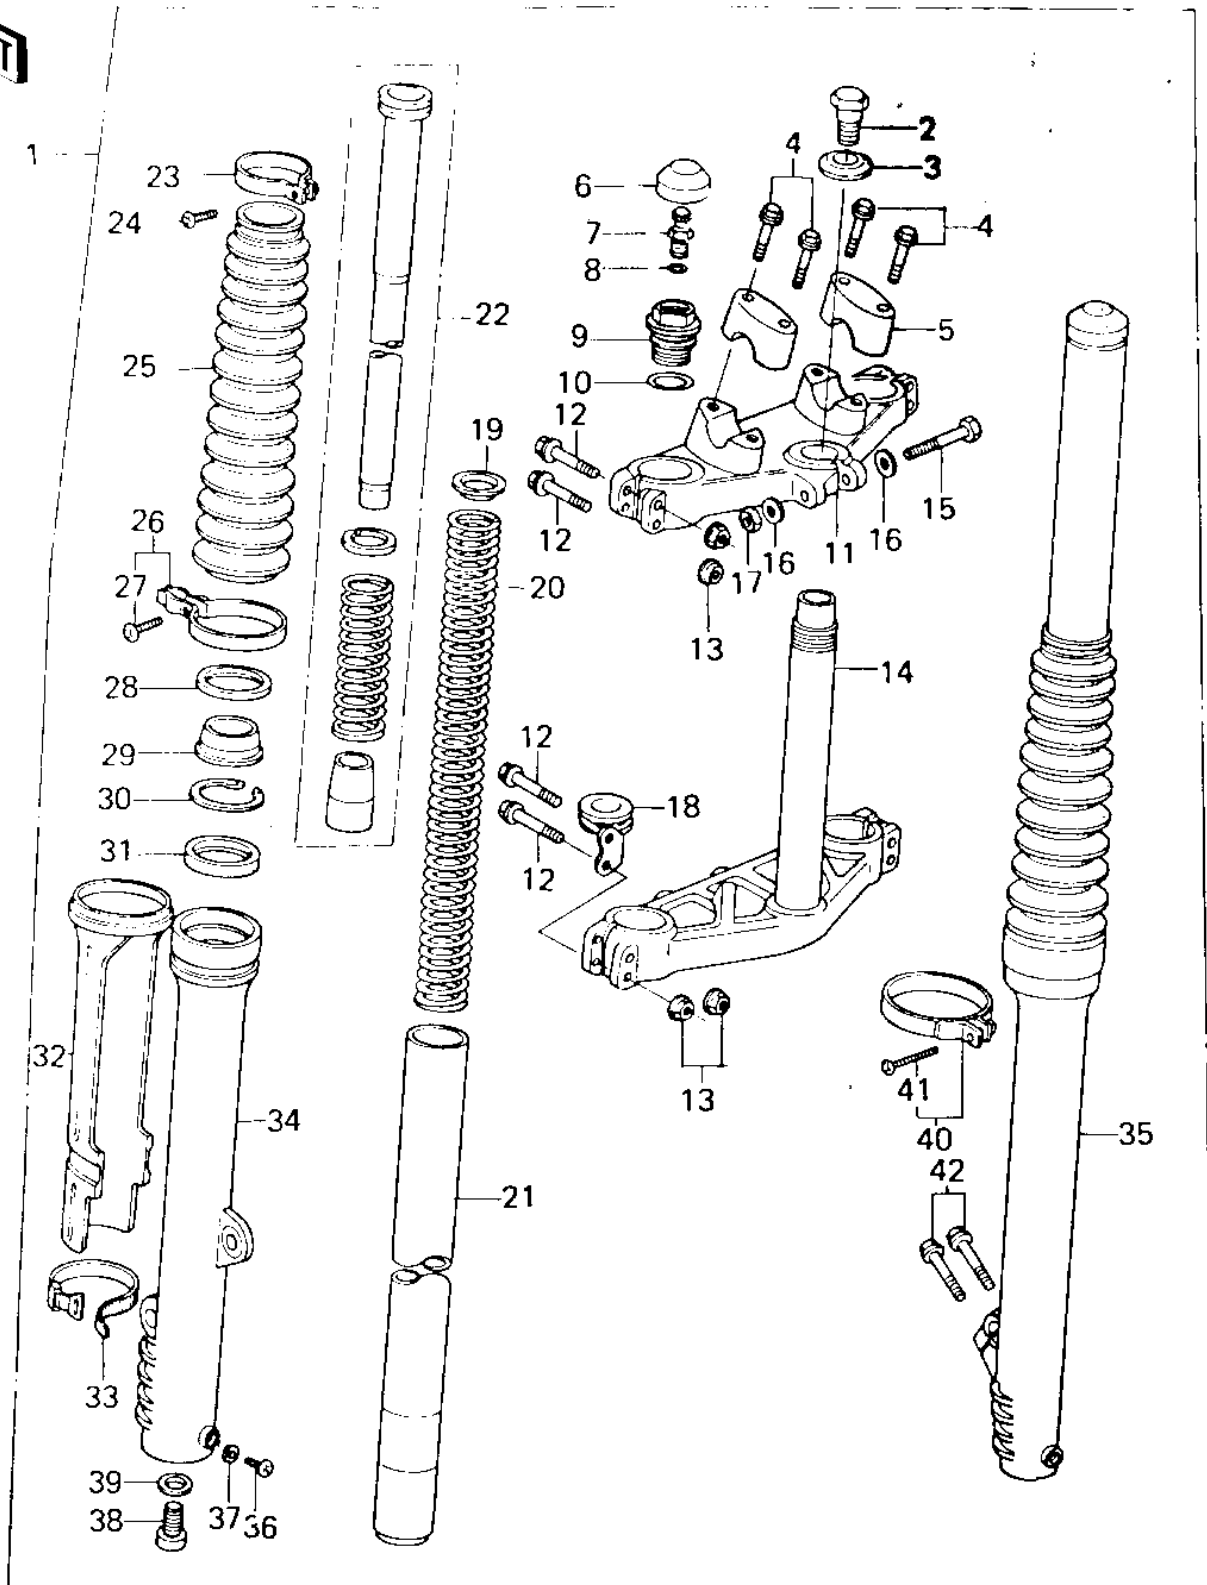

# 1978 KX125-A4 PARTS DIAGRAM

FRONT FORK (KX125-A5)

# 1978 KX125-A4 PARTS LIST

## FRONT FORK (KX125-A5)

ITEM NAME	PART NUMBER	QUANTITY
FORK-FRONT (Ref # 1)	44001-1070	1
BOLT,FORK TOP (Ref # 2)	44041-065	1
WASHER (Ref # 3)	44043-052	1
BOLT,HEX HEAD,8X35 (Ref # 4)	92001-1059	4
HOLDER,HANDLE BAR (Ref # 5)	46012-1003	2
CAP,RUBBER,FORK TOP (Ref # 6)	44029-1009	2
VALVE ASSY,AIR (Ref # 7)	16126-1003	2
"0" RING,AIR VALVE (Ref # 8)	92055-1018	2
CAP,FORK TOP (Ref # 9)	44029-1011	2
"0" RING,FORK TOP (Ref # 10)	92055-1051	2
HEAD,STEERING STEM (Ref # 11)	44039-1018	1
BOLT,HEX HEAD,8X53 (Ref # 12)	92001-1060	8
NUT,8M/M (Ref # 13)	44007-1002	8
STEM,STEERING (Ref # 14)	44037-1021	1
BOLT,HEX HEAD,8X57 (Ref # 15)	92001-1141	1
WASHER PLAIN 8MM (Ref # 16)	410B0800	2
NUT,LOCK,8MM (Ref # 17)	92015-1124	1
CLAMP,CABLE (Ref # 18)	92072-1027	1
GUIDE,FORK SPRING (Ref # 19)	44028-1004	2
SPRING,FORK INNER (Ref # 20)	44026-1030	2
TUBE,FORK INNER (Ref # 21)	44013-1020	2
CYLINDER-FORK (Ref # 22)	44022-1021	2
BAND,BOOTS (Ref # 23)	92072-1008	2
SCREW-PAN-CROS (Ref # 24)	220B0420	2
BOOT,FORK,L.GREEN (Ref # 25)	49006-1028	2
BAND,BOOTS L.H. (Ref # 26)	92072-1011	1
SCREW PAN HEAD 6X20 (Ref # 27)	220B0620	1
CASE,DUST SHIELD (Ref # 28)	32099-1002	2
DUST SHIELD,FORK (Ref # 29)	92093-1007	2

### FRONT FORK (KX125-A5)

ITEM NAME	PART NUMBER	QUANTITY
RING,SNAP,FORK OUTER (Ref # 30)	92033-1005	2
OIL,SEAL,FORK OUTER (Ref # 31)	92049-1009	2
GUARD,FORK (Ref # 32)	55020-1024	2
BAND,BOOTS (Ref # 33)	92072-1009	2
TUBE,LH,FORK OUTER (Ref # 34)	44005-1023	1
TUBE,RH,FORK OUTER (Ref # 35)	44006-1023	1
SCREW PAN HEAD 4X8 (Ref # 36)	220B0408	2
GASKET FORK DRAIN PLG (Ref # 37)	44045-002	2
BOLT-FORK CYLINDER (Ref # 38)	44041-040	2
GASKET,FORK CYLINDER (Ref # 39)	44045-057	2
BAND,BOOTS,R.H. (Ref # 40)	92072-1010	1
SCREW PAN HEAD 4X25 (Ref # 41)	220B0425	1
BOLT,HEX HEAD,8X25 (Ref # 42)	92001-1058	2