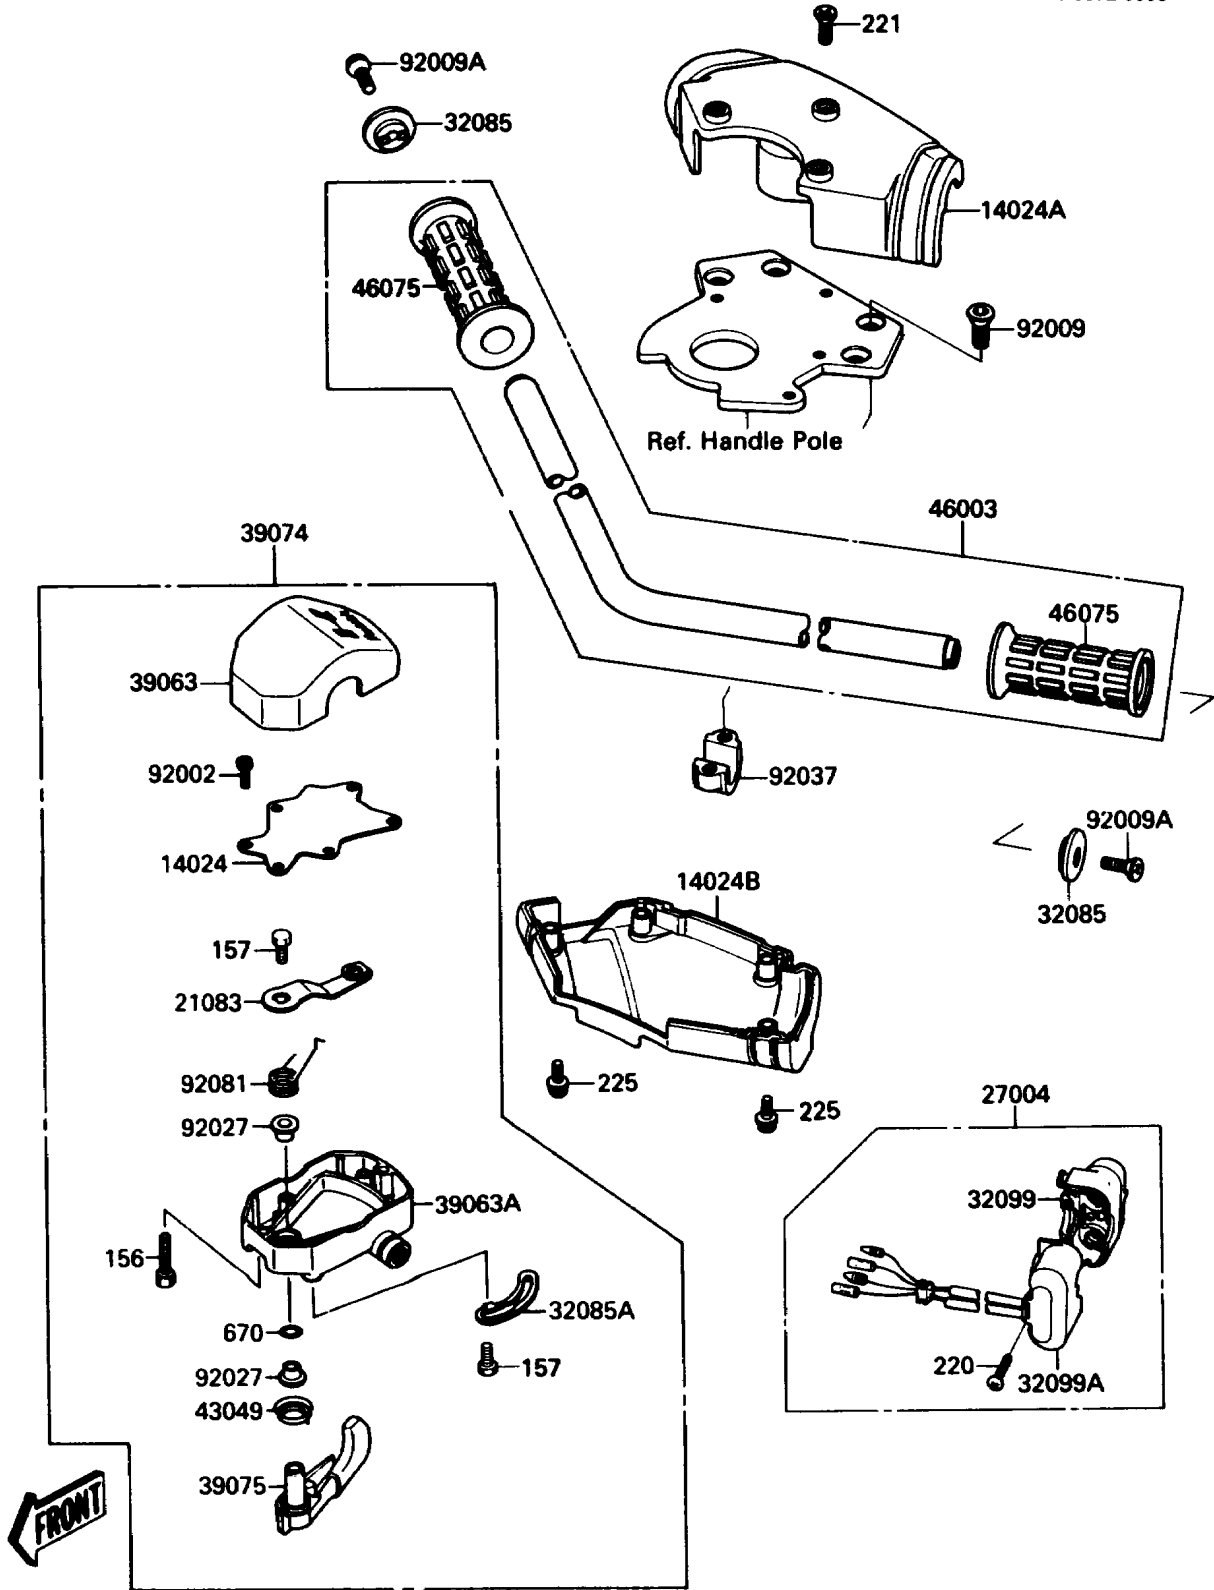

1988 650 SX PARTS DIAGRAM

Handlebar

F3172-0006

1988 650 SX PARTS LIST

Handlebar

ITEM NAME	PART NUMBER	QUANTITY
COVER,THROTTLE LEVER (Ref # 14024)	14024-3701	1
COVER,UPP (Ref # 14024A)	14024-3723	1
COVER,LWR (Ref # 14024B)	14024-3724	1
ARM,THROTTLE LEVER (Ref # 21083)	21083-3701	1
SWITCH-ASSY (Ref # 27004)	27004-3705	1
STOPPER (Ref # 32085)	32085-3705	2
STOPPER (Ref # 32085A)	32085-3709	1
CASE,FR,SWITCH (Ref # 32099)	32099-3721	1
CASE,RR,SWITCH (Ref # 32099A)	32099-3723	1
HOUSING-CONTROL,UPP (Ref # 39063)	39063-3703	1
HOUSING-CONTROL,LWR (Ref # 39063A)	39063-3707	1
LEVER-ASSY-THROTTLE (Ref # 39074)	39074-3711	1
LEVER-THROTTLE (Ref # 39075)	39075-3704	1
PACKING,THROTTLE LEVER (Ref # 43049)	43049-3701	1
HANDLE (Ref # 46003)	46003-3705	1
GRIP,HANDLEBAR (Ref # 46075)	46075-3713	2
BOLT,SOCKET,3X10 (Ref # 92002)	92002-3751	6
SCREW,8X22 (Ref # 92009)	92009-3701	4
SCREW,6X16 (Ref # 92009A)	92009-3703	2
COLLAR,THROTTLE LEVER (Ref # 92027)	92027-3704	2
CLAMP,HANDLEBAR (Ref # 92037)	92037-503	2
SPRING,THROTTLE LEVER RETURN (Ref # 92081)	92081-3702	1
BOLT-WP,5X25 (Ref # 156)	156R0525	2
BOLT-WSP,5X12 (Ref # 157)	157R0512	2
SCREW-PAN-CROS,5X30 (Ref # 220)	220R0530	2
SCREW-CSK-CROS,6X16 (Ref # 221)	221R0616	3
SCREW-PAN-WSP-CROS,5X20 (Ref # 225)	225R0520	4
O RING,8MM (Ref # 670)	670B1508	1