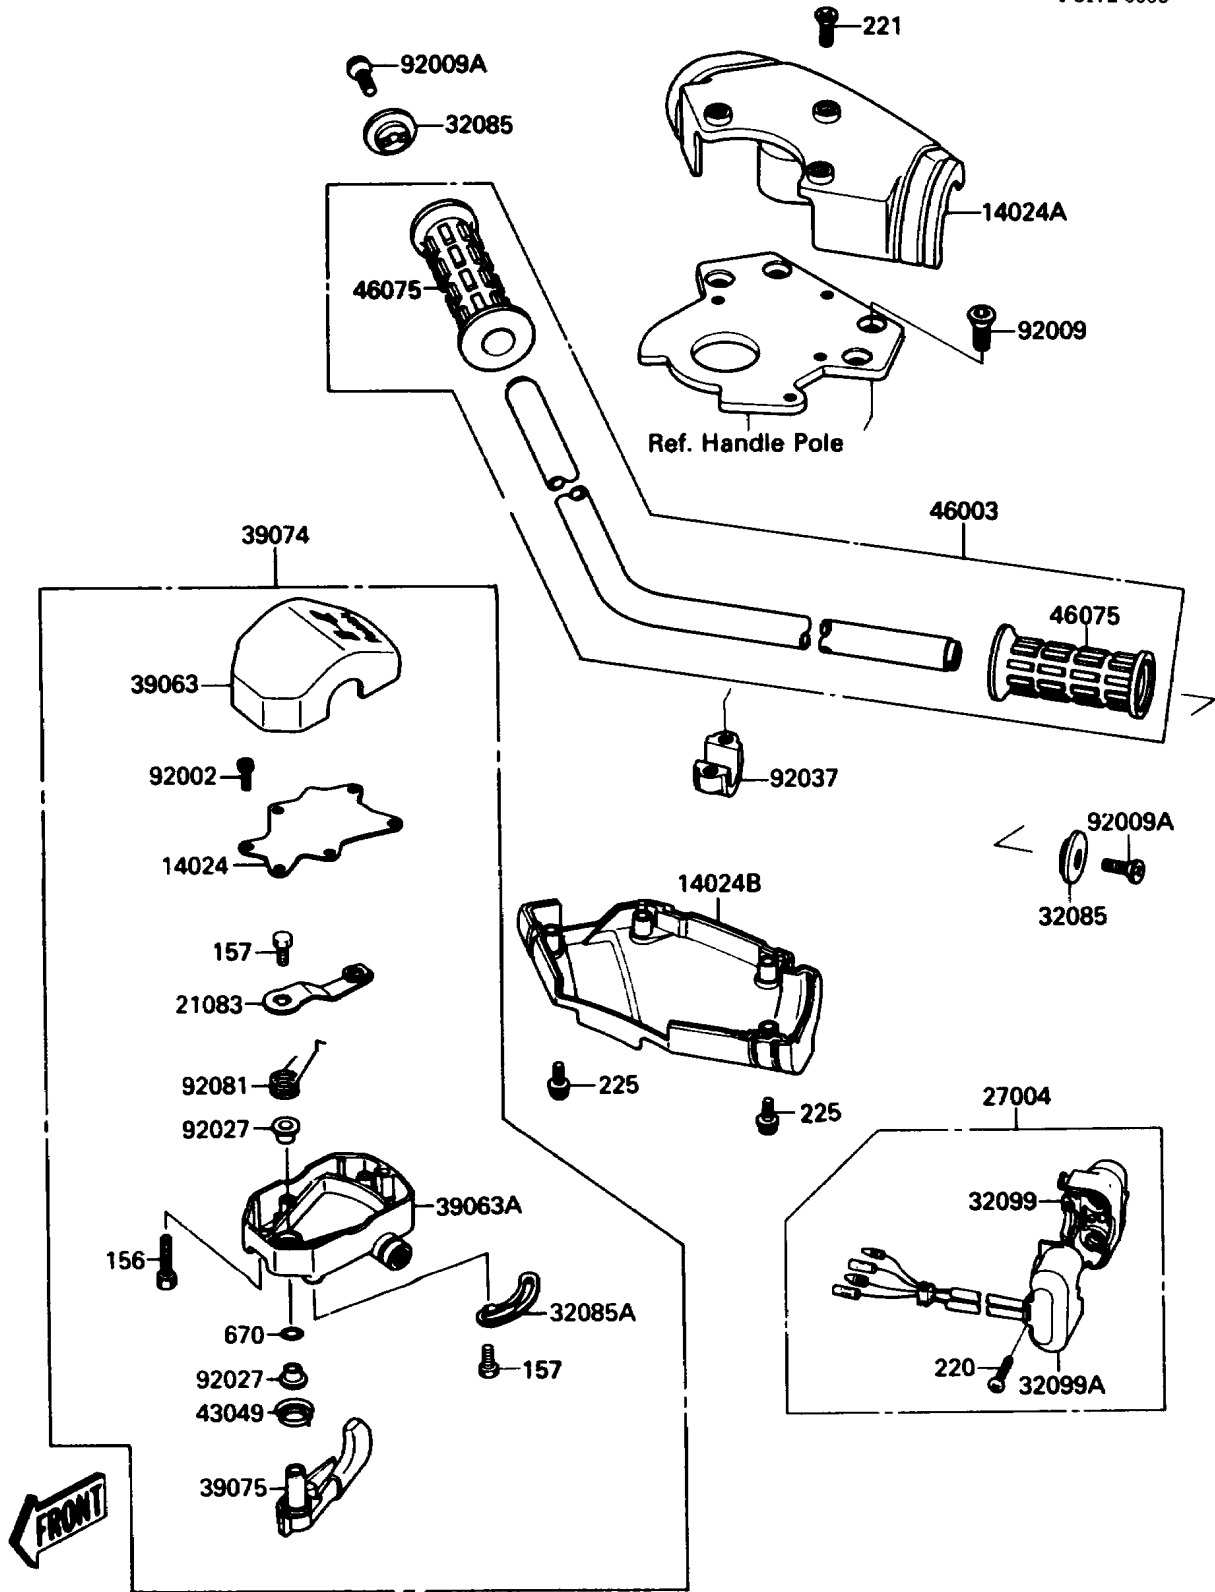

# 1988 650 SX PARTS DIAGRAM

Handlebar

F3172-0006

# 1988 650 SX PARTS LIST

## Handlebar

ITEM NAME	PART NUMBER	QUANTITY
COVER,THROTTLE LEVER (Ref # 14024)	14024-3701	1
COVER,UPP (Ref # 14024A)	14024-3723	1
COVER,LWR (Ref # 14024B)	14024-3724	1
ARM,THROTTLE LEVER (Ref # 21083)	21083-3701	1
SWITCH-ASSY (Ref # 27004)	27004-3705	1
STOPPER (Ref # 32085)	32085-3705	2
STOPPER (Ref # 32085A)	32085-3709	1
CASE,FR,SWITCH (Ref # 32099)	32099-3721	1
CASE,RR,SWITCH (Ref # 32099A)	32099-3723	1
HOUSING-CONTROL,UPP (Ref # 39063)	39063-3703	1
HOUSING-CONTROL,LWR (Ref # 39063A)	39063-3707	1
LEVER-ASSY-THROTTLE (Ref # 39074)	39074-3711	1
LEVER-THROTTLE (Ref # 39075)	39075-3704	1
PACKING,THROTTLE LEVER (Ref # 43049)	43049-3701	1
HANDLE (Ref # 46003)	46003-3705	1
GRIP,HANDLEBAR (Ref # 46075)	46075-3713	2
BOLT,SOCKET,3X10 (Ref # 92002)	92002-3751	6
SCREW,8X22 (Ref # 92009)	92009-3701	4
SCREW,6X16 (Ref # 92009A)	92009-3703	2
COLLAR,THROTTLE LEVER (Ref # 92027)	92027-3704	2
CLAMP,HANDLEBAR (Ref # 92037)	92037-503	2
SPRING,THROTTLE LEVER RETURN (Ref # 92081)	92081-3702	1
BOLT-WP,5X25 (Ref # 156)	156R0525	2
BOLT-WSP,5X12 (Ref # 157)	157R0512	2
SCREW-PAN-CROS,5X30 (Ref # 220)	220R0530	2
SCREW-CSK-CROS,6X16 (Ref # 221)	221R0616	3
SCREW-PAN-WSP-CROS,5X20 (Ref # 225)	225R0520	4
O RING,8MM (Ref # 670)	670B1508	1