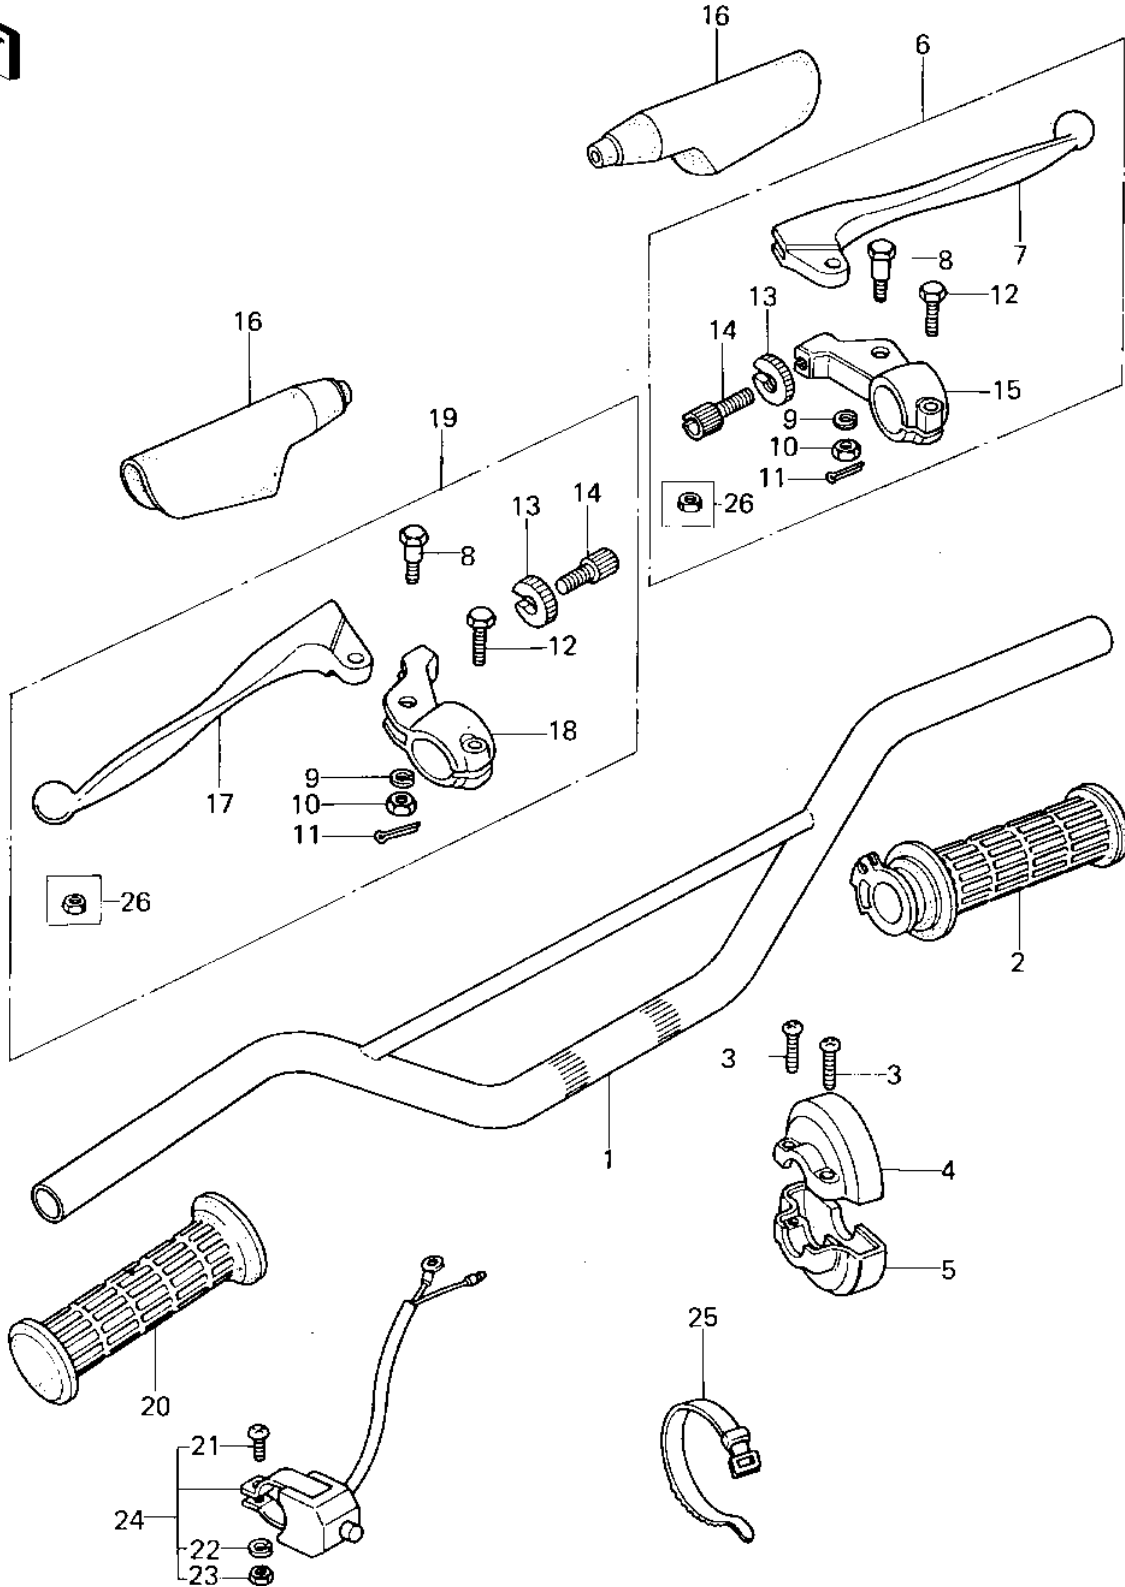

1978 KX125-A4 PARTS DIAGRAM

HANDLEBAR ('78-'79 KX125-A4/A5)

1978 KX125-A4 PARTS LIST

HANDLEBAR ('78-'79 KX125-A4/A5)

ITEM NAME	PART NUMBER	QUANTITY
HANDLEBAR (Ref # 1)	46003-1009	1
HANDLEBAR (Ref # 1)	46003-1034	1
GRIP ASSY,THROTTLE (Ref # 2)	46019-1002	1
GRIP ASSY,THROTTLE (Ref # 2)	46019-1009	1
SCREW PAN HEAD 5X20 (Ref # 3)	220B0520	2
CASE,R.H,GRIP,UPPER (Ref # 4)	32099-1014	1
HOUSING-ASSY-CONTROL (Ref # 5)	46091-5006	1
LEVER ASSY,FRONT BRAK (Ref # 6)	46076-1003	1
FRONT BRAKE LEVER (Ref # 7)	46058-018	1
BOLT,HEX HEAD,6MM (Ref # 8)	92001-140	2
WASHER SPRING 6MM (Ref # 9)	461F0600	2
NUT CASTLE (Ref # 10)	320B0600	2
PIN COTTER 1.6X15 (Ref # 11)	550D1615	2
BOLT-UPSET (Ref # 12)	112N0620	2
NUT,CABLE ADJUST LOCK (Ref # 13)	46056-006	2
SCREW,CABLE ADJUST (Ref # 14)	46055-009	2
HOLDER,F.BRAKE LEVER (Ref # 15)	46060-010-21	1
DUST COVER (Ref # 16)	46071-003	2
LEVER, CLUTCH (Ref # 17)	46092-021	1
HOLDER,CLUTCH LEVER (Ref # 18)	46094-014-21	1
LEVER ASSY,CLUTCH (Ref # 19)	46076-1004	1
GRIP ASSY,L.H GRIP (Ref # 20)	46075-031	1
RUBBER,L.H.GRIP,L.GRE (Ref # 20)	46075-1006	1
SCREW PAN HEAD 3X14 (Ref # 21)	220E0314A	1
WASHER SPRING 3MM (Ref # 22)	461F0300	1
NUT-HEX (Ref # 23)	311B0300	1
SWITCH,ASSY,ENG STOP (Ref # 24)	27010-1018	1
BAND,SHORT (Ref # 25)	92072-030	2
NUT (Ref # 26)	92019-008	2