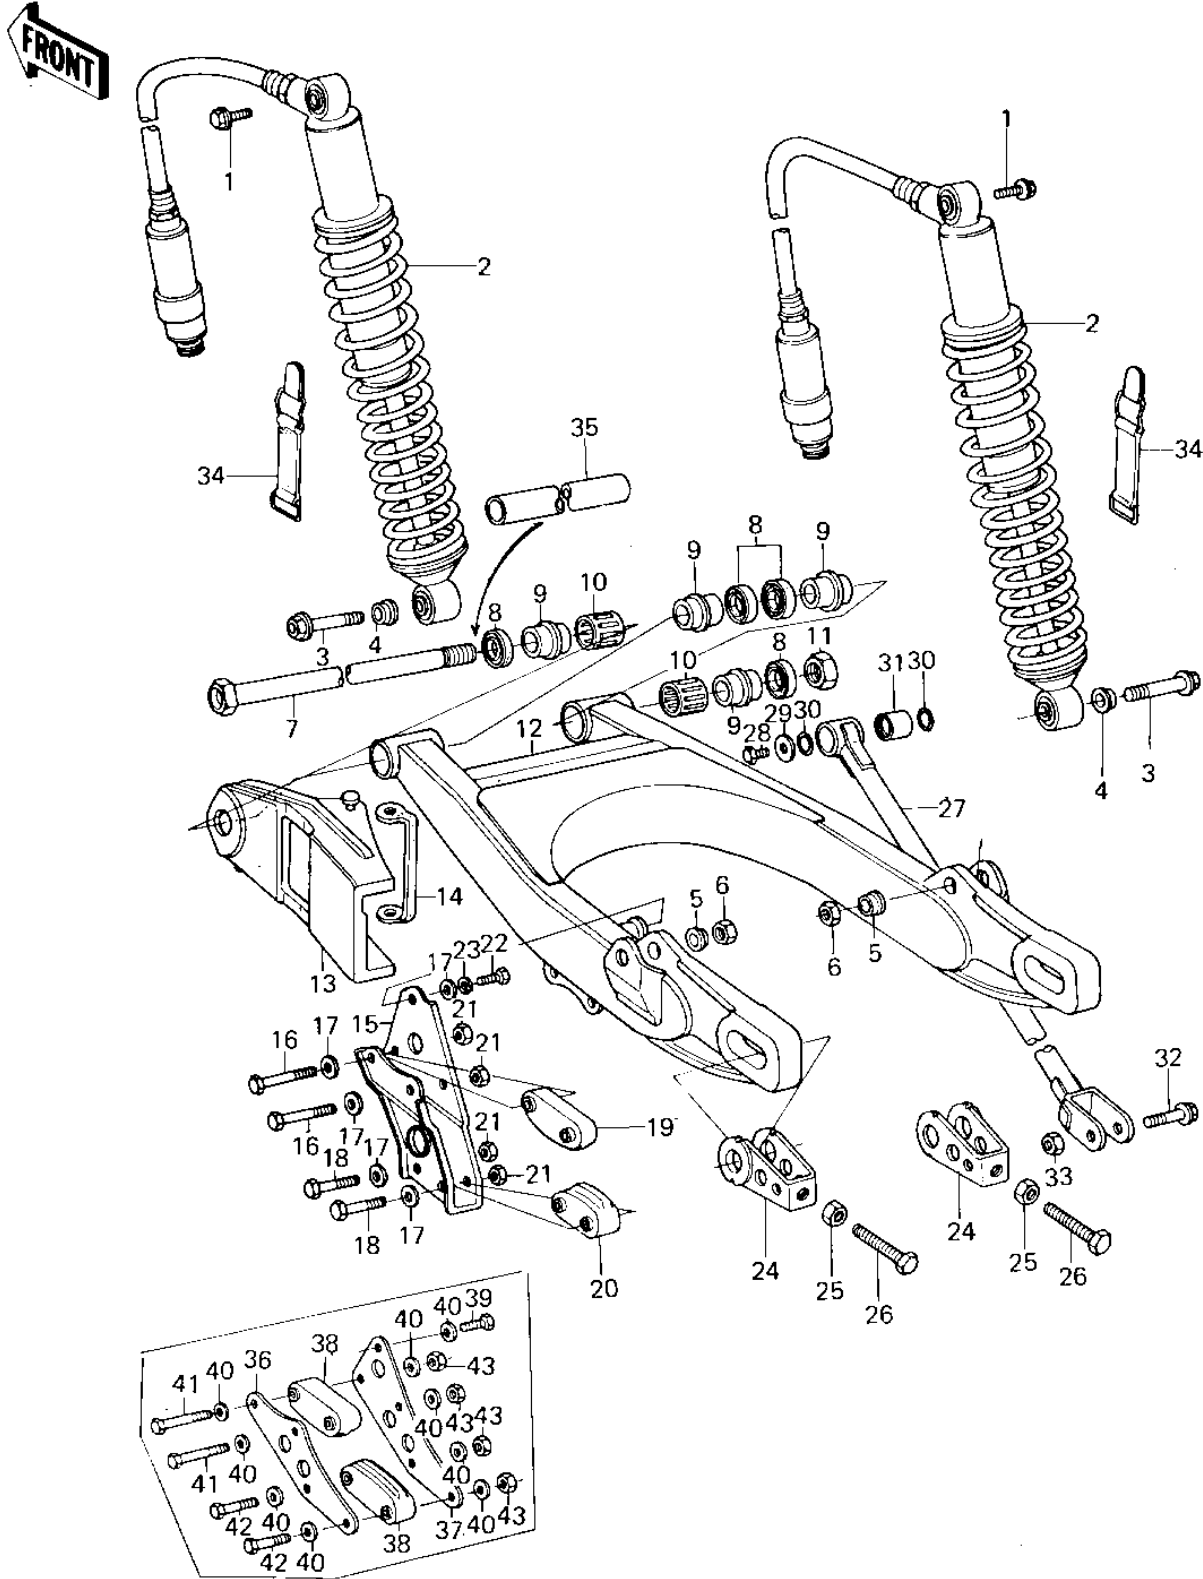

1978 KX125-A4 PARTS DIAGRAM

SWING ARM/SHOCK ABSORBERS ('78-'79 KX125)

1978 KX125-A4 PARTS LIST

SWING ARM/SHOCK ABSORBERS ('78-'79 KX125)

ITEM NAME	PART NUMBER	QUANTITY
BOLT,HEX HEAD,6X10 (Ref # 1)	92001-1034	2
SHOCK ABSBR RR (Ref # 2)	45014-1021	2
SHOCK ABSBR RR (Ref # 2)	45014-1030	2
BOLT,HEX HEAD,10X48 (Ref # 3)	92001-1029	2
COLLAR (Ref # 4)	92027-1029	2
COLLAR (Ref # 5)	92027-1030	2
NUT,LOCK,10MM (Ref # 6)	92019-021	2
SHAFT,SWING ARM,PIVOT (Ref # 7)	33032-1001	1
SHAFT,SWING ARM PIVOT (Ref # 7)	33032-1010	1
OIL SEAL (Ref # 8)	92049-1011	4
SLEEVE,SWING ARM (Ref # 9)	42036-1026	4
BEARING,NEEDLE (Ref # 10)	92046-1001	2
NUT-LOCK,14MM (Ref # 11)	92019-011	1
ARM,SWING (Ref # 12)	33001-1010	1
ARM,SWING (Ref # 12)	33001-1030	1
GUIDE CHAIN,FRONT (Ref # 13)	12053-1017	1
BAND (Ref # 14)	92072-1018	1
GUARD,CHAIN (Ref # 15)	55020-1015	1
BOLT,HEX HEAD,6X50 (Ref # 16)	110G0650	2
WASHER PLAIN 6MM (Ref # 17)	411B0600	5
BOLT 6X35 (Ref # 18)	110R0635	2
GUIDE,CHAIN (Ref # 19)	12053-1015	1
GUIDE,CHAIN,REAR (Ref # 20)	12053-1011	1
NUT (Ref # 21)	92019-008	4
BOLT-UPSET 6X14 (Ref # 22)	112B0614	1
WASHER SPRING 6MM (Ref # 23)	461F0600	1
ADJUSTER,CHAIN (Ref # 24)	33040-1005	2
NUT,8MM (Ref # 25)	312G0800	2
NUT 8MM (Ref # 25)	318G0800	2