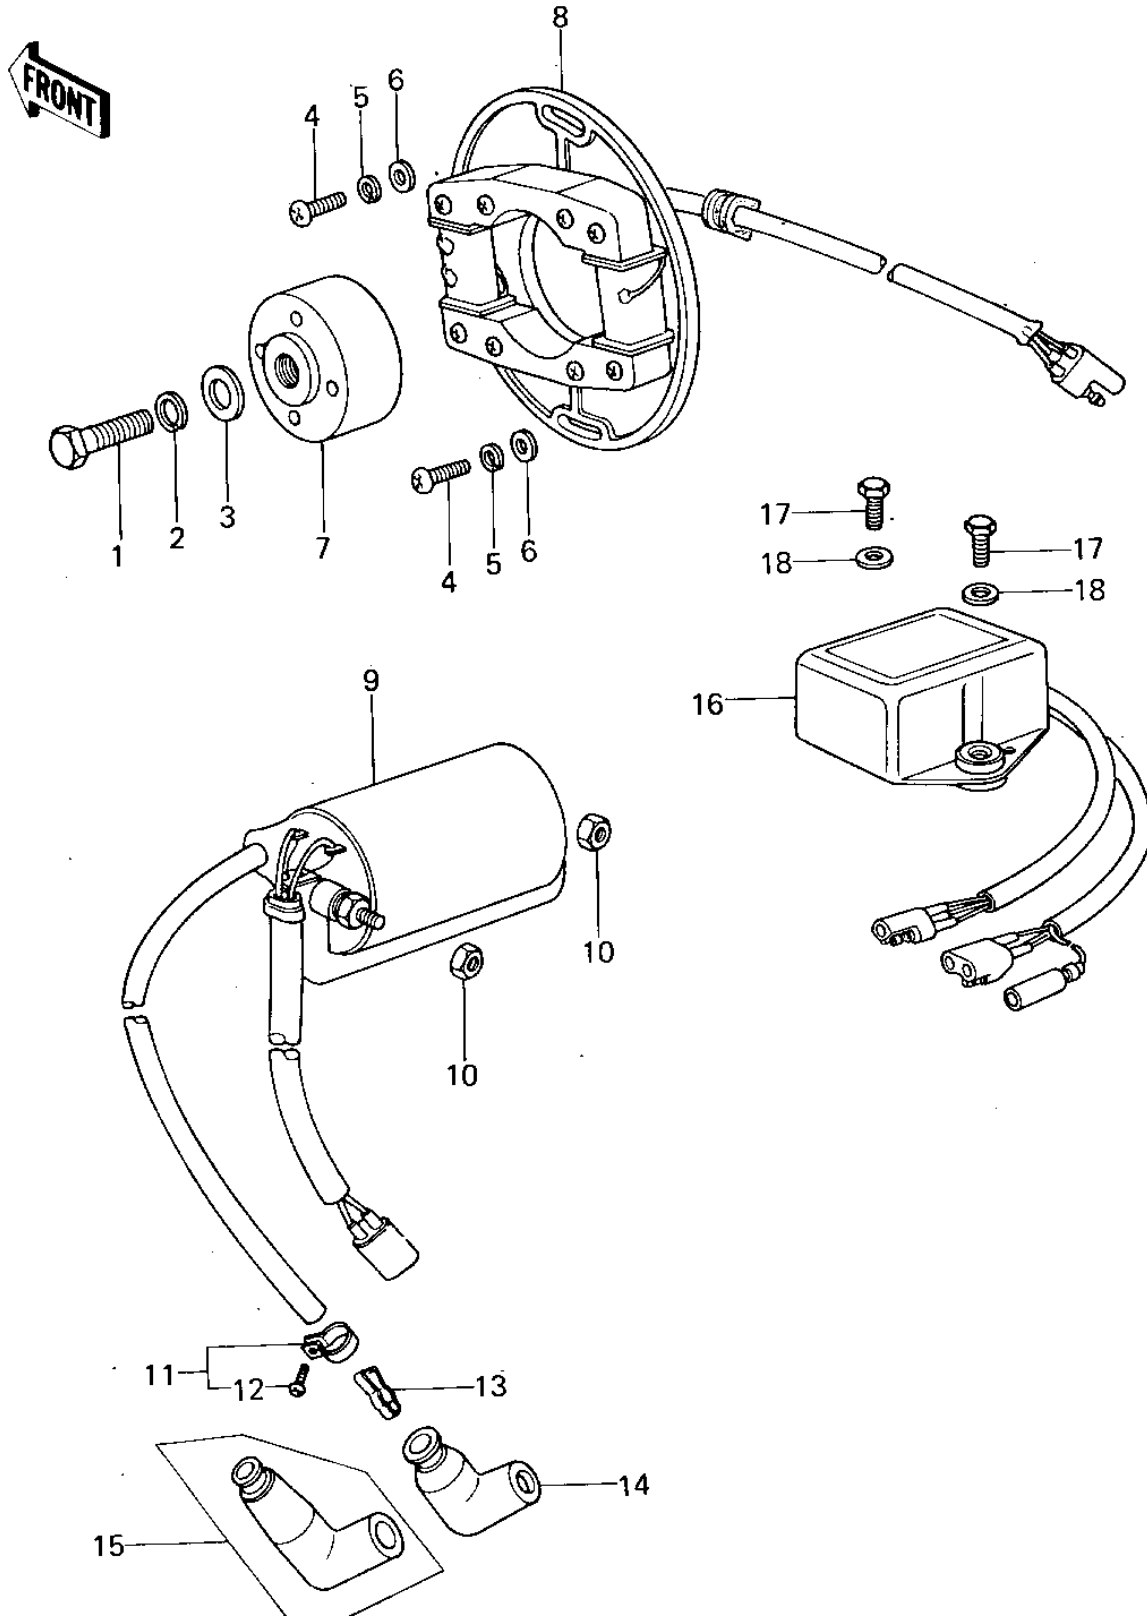

# 1978 KX125-A4 PARTS DIAGRAM

IGNITION ('78-'79 KX125-A4/A5)

# 1978 KX125-A4 PARTS LIST

IGNITION ('78-'79 KX125-A4/A5)

ITEM NAME	PART NUMBER	QUANTITY
BOLT (Ref # 1)	92001-1578	1
WASHER SPRING 8MM (Ref # 2)	461F0800	1
WASHER,PLAIN,8MM (Ref # 3)	92022-276	1
SCREW PAN HEAD 6X25 (Ref # 4)	220B0625	2
WASHER SPRING 6MM (Ref # 5)	461F0600	2
WASHER PLAIN 6MM (Ref # 6)	410B0600	2
ROTOR (Ref # 7)	21007-1007	1
ROTOR,MAGNETO (Ref # 7)	21007-1013	1
STATOR ASSY,MAGNETO (Ref # 8)	21003-1019	1
STATOR ASSY,MAGNETO (Ref # 8)	21003-1019	1
COIL,IGNITION (Ref # 9)	21121-1007	1
NUT (Ref # 10)	92019-008	2
CLAMP,SPARK PLUG CAP (Ref # 11)	92037-1173	1
SCREW-PAN-CROS (Ref # 12)	220B0310	1
TERMINAL,PLUG CAP (Ref # 13)	21169-001	1
CAP,SPARK PLUG (Ref # 14)	21130-1006	1
CAP,SPARK PLUG (Ref # 15)	21130-1001	1
IGNITION UNIT (Ref # 16)	21119-1002	1
IGNITION UNIT (Ref # 16)	21119-1010	1
BOLT-UPSET (Ref # 17)	112G0618	2
WASHER PLAIN (Ref # 18)	92022-024	2