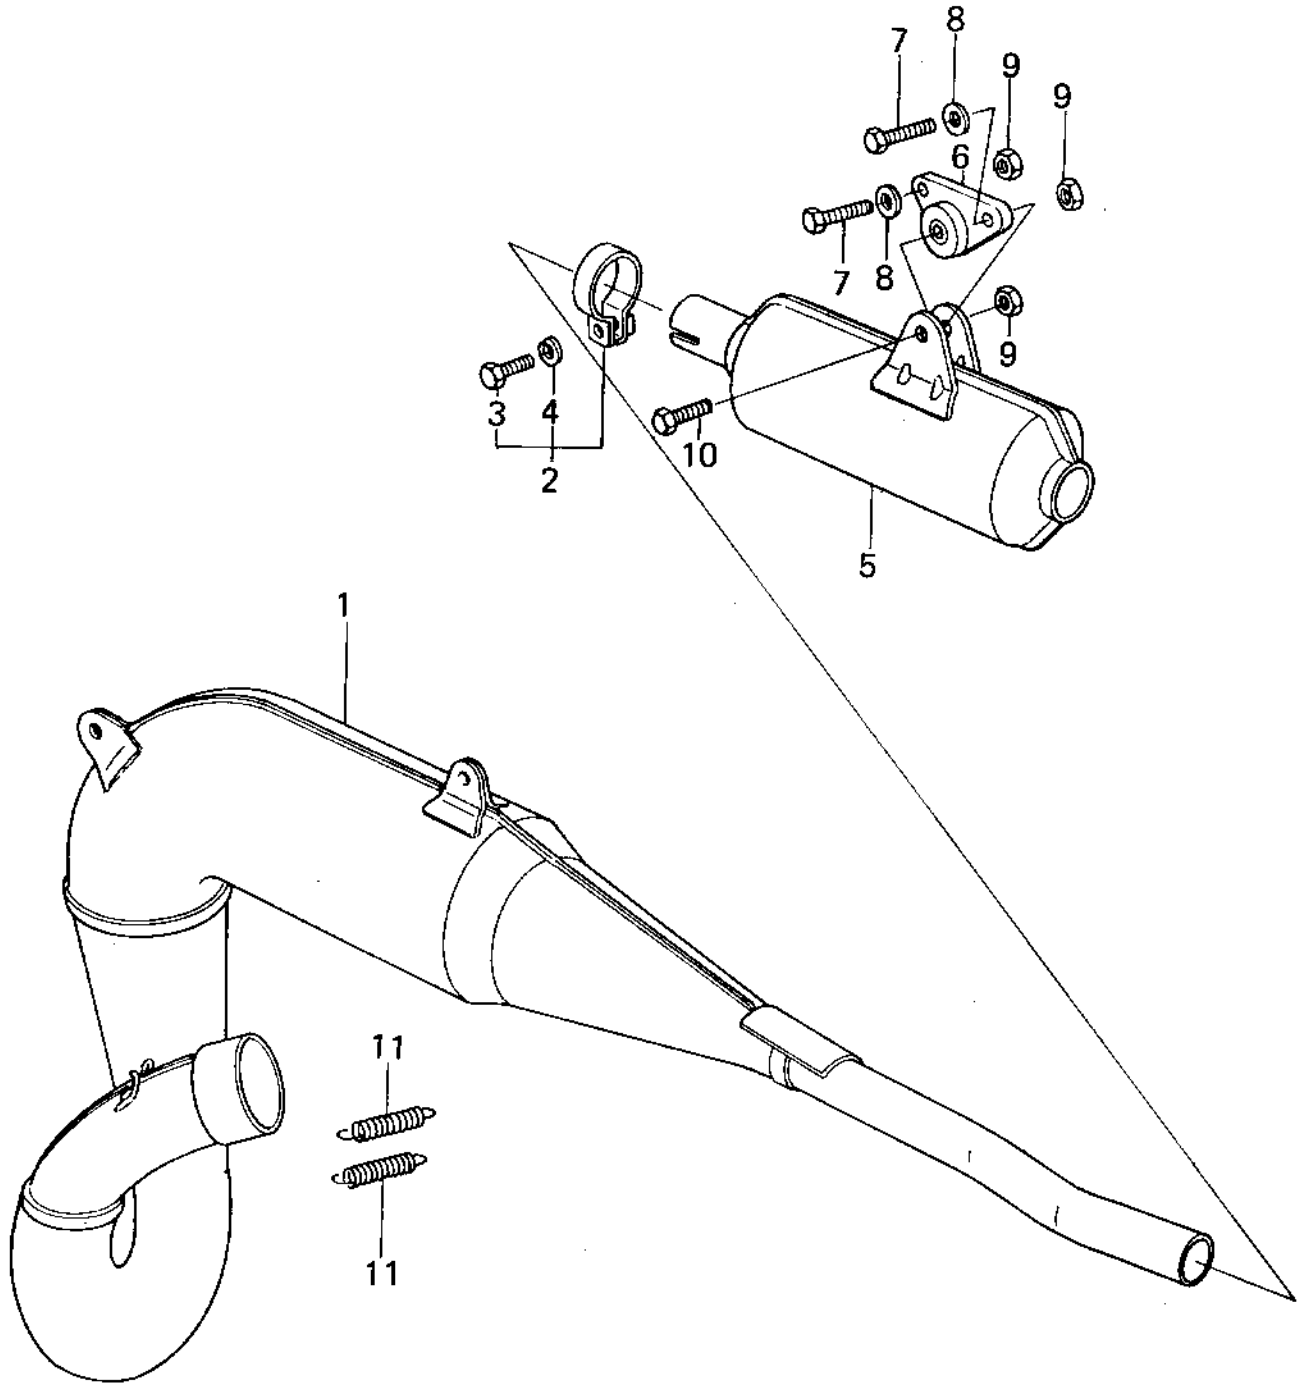

1979 KX125-A5 PARTS DIAGRAM

MUFFLER

1979 KX125-A5 PARTS LIST

MUFFLER

ITEM NAME	PART NUMBER	QUANTITY
BODY,MUFFLER (Ref # 1)	49070-1007-21	
BODY,MUFFLER (Ref # 1)	49070-1016	
CLAMP,MUFFLER FITTING (Ref # 2)	92037-1035	
BOLT-UPSET,6X20 (Ref # 3)	112G0620	
WASHER SPRING 6MM (Ref # 4)	461F0600	
MUFFLER ASSY (Ref # 5)	18001-1017-21	
DAMPER RUBBER (Ref # 6)	92075-1046	
BOLT 6X35 (Ref # 7)	110R0635	
WASHER PLAIN 6MM (Ref # 8)	411B0600	
NUT, LOCK 6MM (Ref # 9)	92019-008	
BOLT-UPSET (Ref # 10)	112G0625	
SPRING-CONNECTOR (Ref # 11)	18071-003	