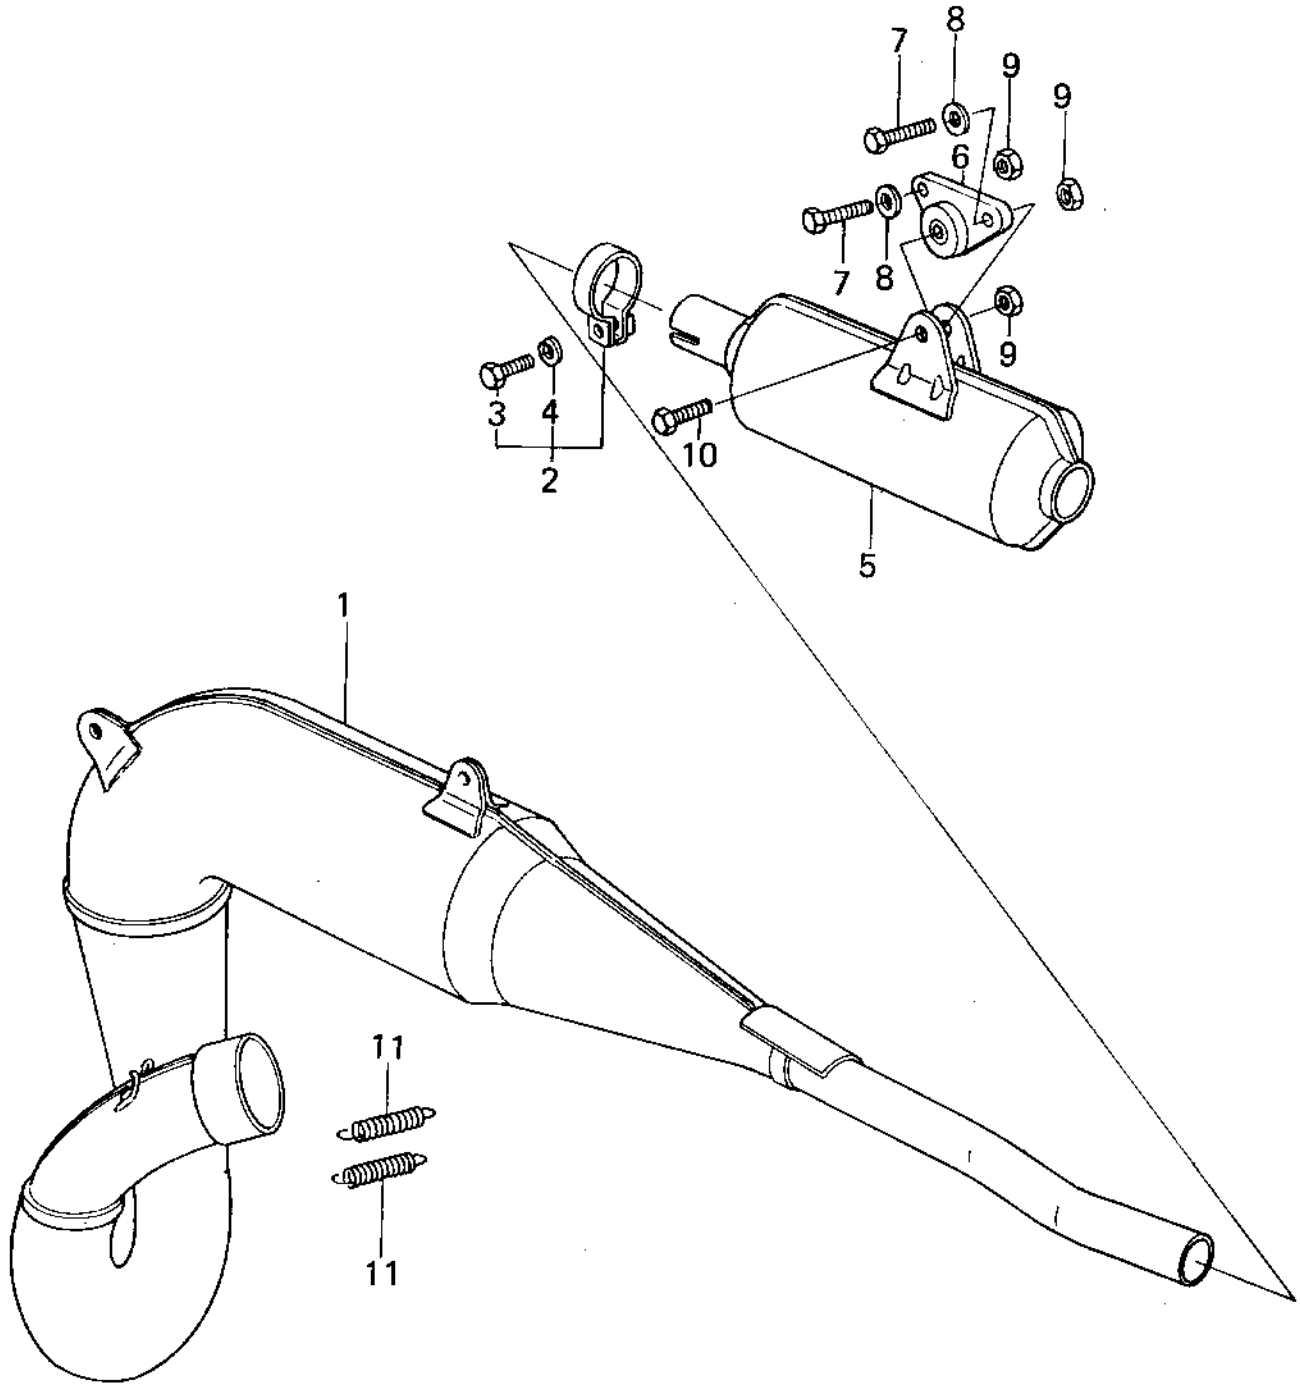

1978 KX125-A4 PARTS DIAGRAM

MUFFLER

1978 KX125-A4 PARTS LIST

MUFFLER

ITEM NAME	PART NUMBER	QUANTITY
BODY,MUFFLER (Ref # 1)	49070-1007-21	1
BODY,MUFFLER (Ref # 1)	49070-1016	1
CLAMP,MUFFLER FITTING (Ref # 2)	92037-1035	1
BOLT-UPSET,6X20 (Ref # 3)	112G0620	1
WASHER SPRING 6MM (Ref # 4)	461F0600	1
MUFFLER ASSY (Ref # 5)	18001-1017-21	1
DAMPER RUBBER (Ref # 6)	92075-1046	1
BOLT 6X35 (Ref # 7)	110R0635	2
WASHER PLAIN 6MM (Ref # 8)	411B0600	2
NUT, LOCK 6MM (Ref # 9)	92019-008	3
BOLT-UPSET (Ref # 10)	112G0625	1
SPRING-CONNECTOR (Ref # 11)	18071-003	2