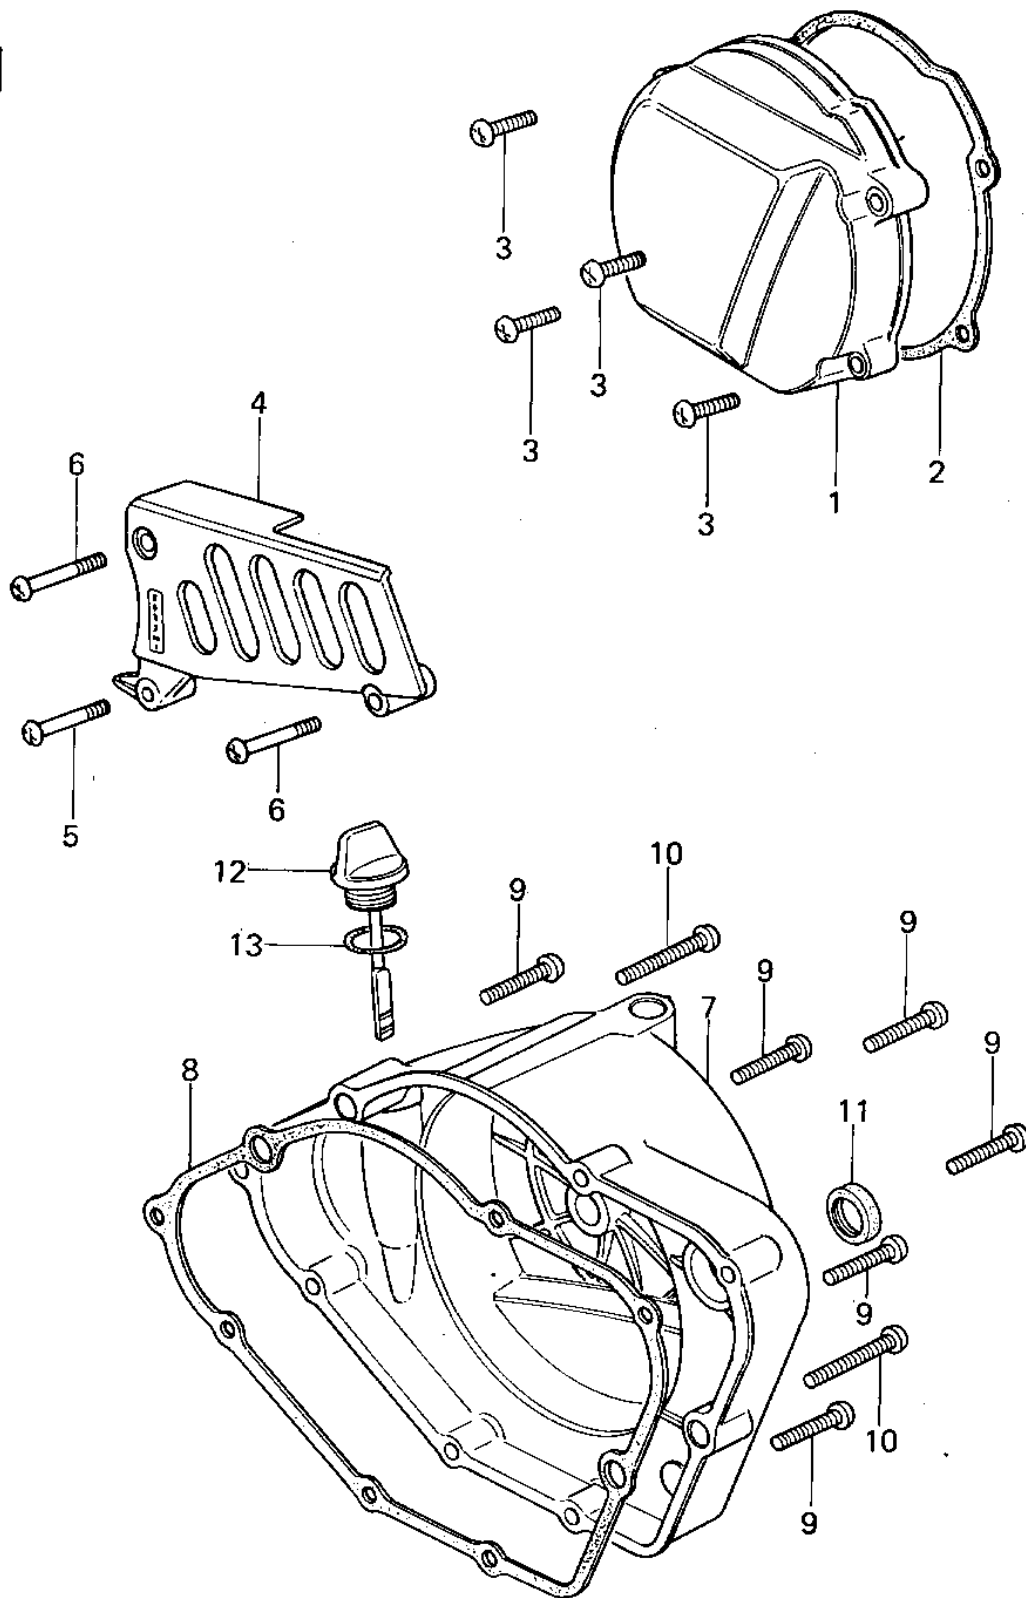

1978 KX125-A4 PARTS DIAGRAM

ENGINE COVERS ('78-'79 KX125-A4/A5)

1978 KX125-A4 PARTS LIST

ENGINE COVERS ('78-'79 KX125-A4/A5)

ITEM NAME	PART NUMBER	QUANTITY
COVER,L.H ENGINE (Ref # 1)	14031-1013-21	1
GASKET,L.H ENG COVER (Ref # 2)	11009-1041	1
SCREW PAN HEAD 6X30 (Ref # 3)	220B0630	2
COVER,FRONT CHAIN (Ref # 4)	14026-1012-21	1
SCREW PAN HEAD 6X35 (Ref # 5)	220B0635	1
SCREW PAN HEAD 6X40 (Ref # 6)	220B0640	2
COVER,R.H.ENG F.BLCK (Ref # 7)	14032-1004-21	1
GASKET,R.H ENGIN CVER (Ref # 8)	11009-1040	1
OIL SEAL SB16244 (Ref # 11)	92049-002	1
PLUG,OIL FILLER (Ref # 12)	16115-1001	1
"O" RING,20MM (Ref # 13)	670B2020	1