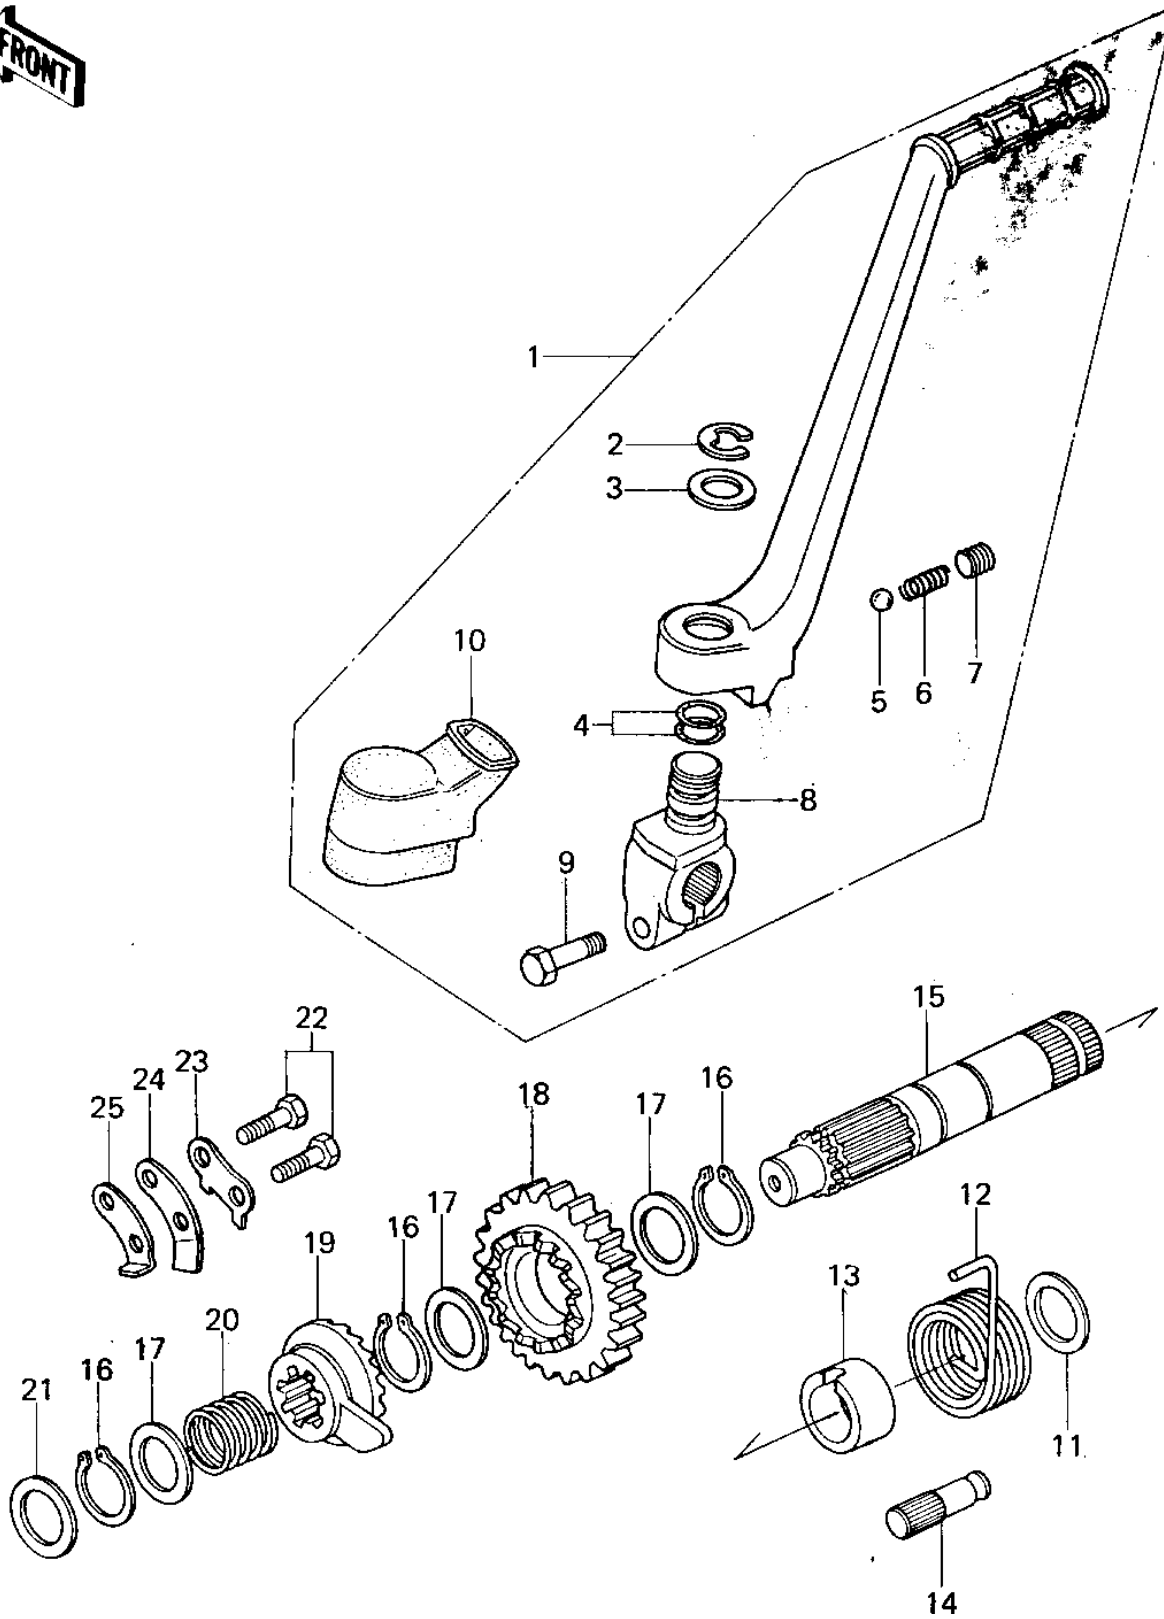

# 1978 KX125-A4 PARTS DIAGRAM

KICKSTARTER MECHANISM ('78-'79 KX125-A4/)

# 1978 KX125-A4 PARTS LIST

KICKSTARTER MECHANISM ('78-'79 KX125-A4/

ITEM NAME	PART NUMBER	QUANTITY
LEVER-ASSY-KICK PEDAL (Ref # 1)	13064-5005	1
CIR CLIP (Ref # 2)	482K0100	1
WASHER,PLAIN (Ref # 3)	92022-1019	1
"O" RING,12MM (Ref # 4)	670B2012	2
BALL STEEL 1/4' (Ref # 5)	600A0800	1
SPRING KICK PEDAL (Ref # 6)	92081-020	1
SCREW,8X8 (Ref # 7)	290Q0808	1
BOSS,KICK PEDAL (Ref # 8)	13061-5001	1
BOLT,HEX HEAD,8X28 (Ref # 9)	92001-1042	1
BOOT,KICKSTARTER (Ref # 10)	49006-1011	1
WASHER,PLAIN (Ref # 11)	92022-268	1
SPRING,KICKSTARTER (Ref # 12)	92082-005	1
GUIDE,KICKSPRING (Ref # 13)	13070-008	1
PIN (Ref # 14)	92043-102	1
SHAFT,KICKSTARTER (Ref # 15)	13066-1005	1
CIRCLIP 16MM (Ref # 16)	480J1600	3
WASHER,PLAIN (Ref # 17)	92022-315	3
GEAR,KICKSTARTER (Ref # 18)	59051-1008	1
RATCHET,KL250-D2 (Ref # 19)	13078-1052	1
SPRING,RATCHET (Ref # 20)	92081-122	1
WASHER,PLAIN (Ref # 21)	92022-269	1
BOLT-UPSET (Ref # 22)	112G0618	2
WASHER,LOCK (Ref # 23)	92022-1046	1
GUIDE-KICK (Ref # 24)	13206-1059	1
STOPPER,KICKSTARTER (Ref # 25)	32085-1016	1