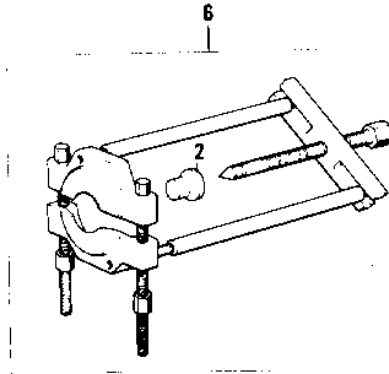

1974 KX125 PARTS DIAGRAM

SPECIAL SERVICE TOOLS