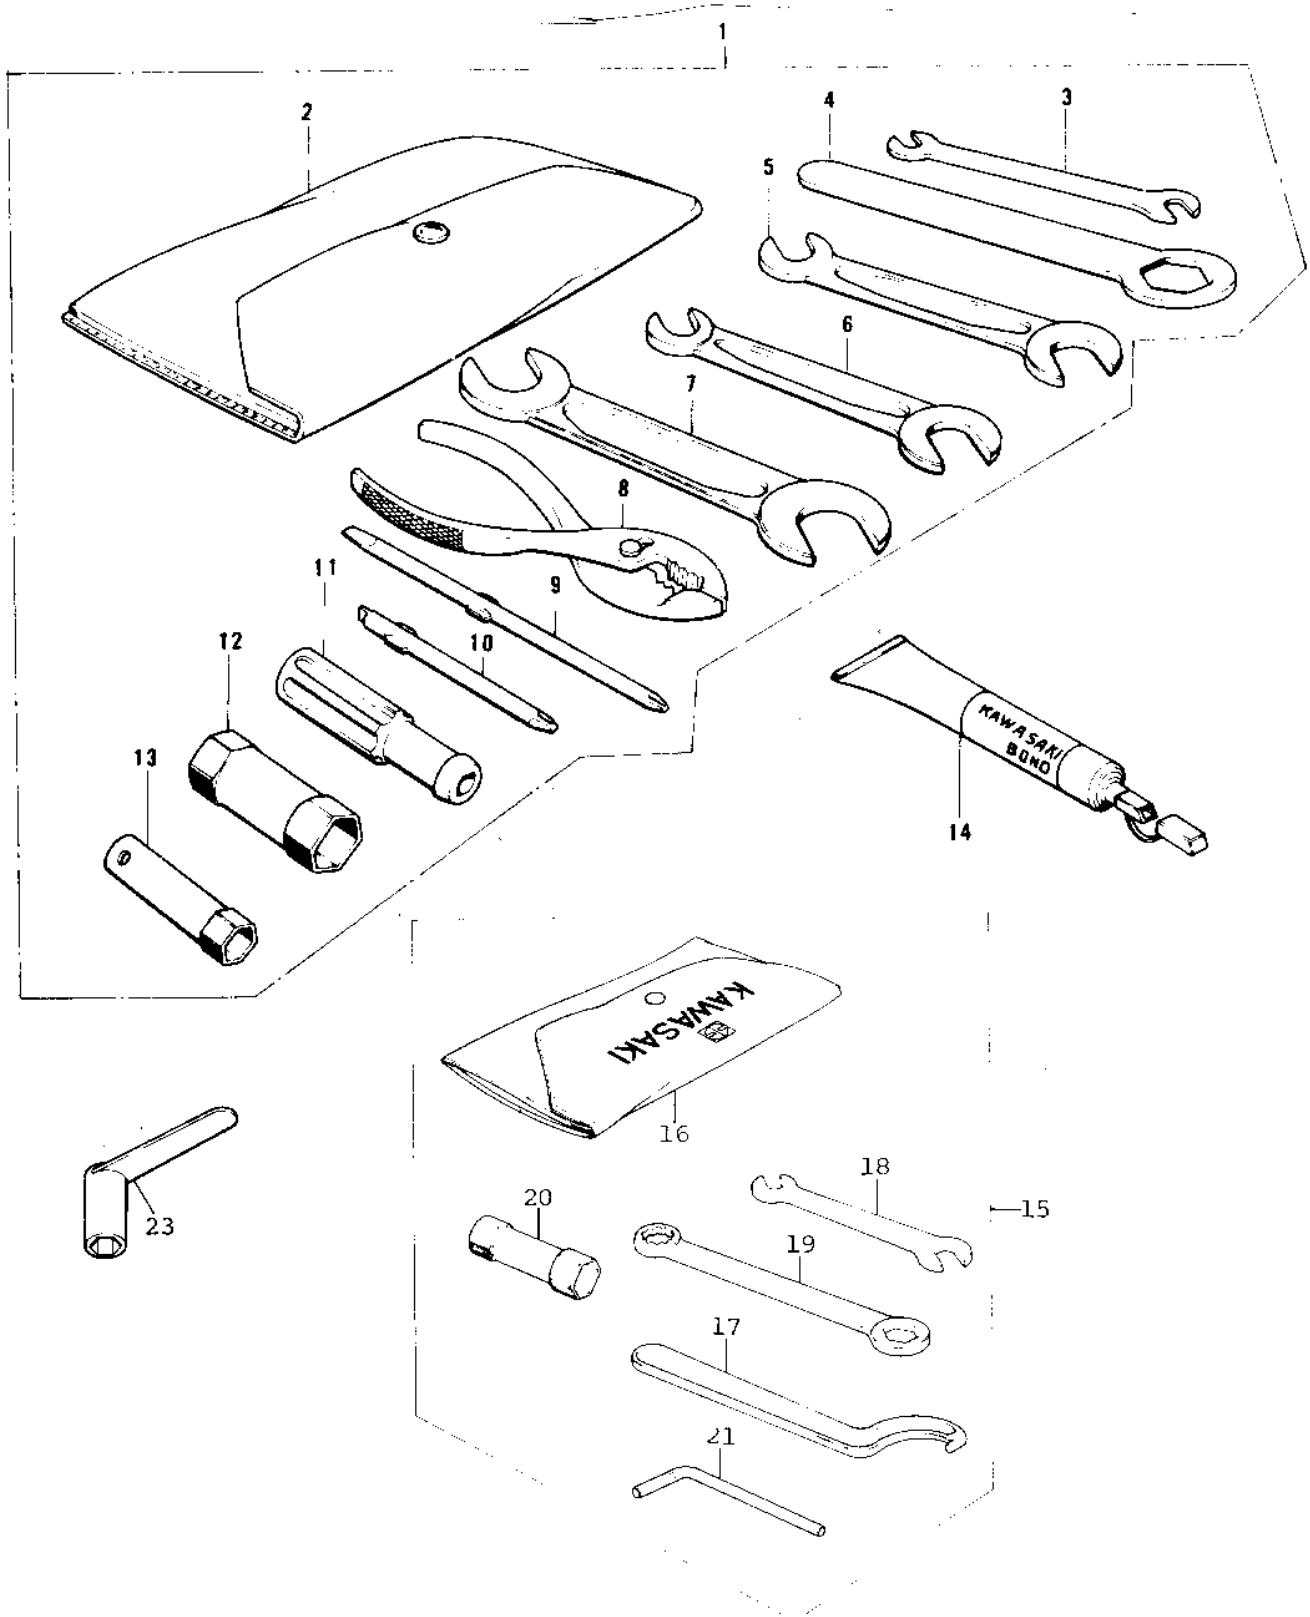

1975 KX125-A PARTS DIAGRAM

OWNER TOOLS

1975 KX125-A PARTS LIST

OWNER TOOLS

ITEM NAME	PART NUMBER	QUANTITY
UNAVAILABLE IN PRICE BOOK (Ref # 1)	56007-020	
BAG,TOOL (Ref # 2)	56008-008	
92108-011 (Canada) (Ref # 3)	92108-004	
92110-1150 (Canada) (Ref # 4)	92109-003	
UNAVAILABLE IN PRICE BOOK (Ref # 5)	960B1013	
*** N.L.A.*** (Canada) (Ref # 6)	960B1014	
*** N.L.A.*** (Canada) (Ref # 7)	960B1719	
92112-003 (Canada) (Ref # 8)	92112-005	
TOOL-DRIVER (Ref # 9)	92107-1052	
SCREW DRIVER #3 PHILIP (Ref # 10)	92107-005	
92106-1001 (Canada) (Ref # 11)	92106-002	
92110-012 (Canada) (Ref # 12)	92110-009	
WRENCH BOX 10MM (Ref # 13)	92110-007	
LIQUID GASKET (Ref # 14)	92104-002	
TOOL KIT (Canada) (Ref # 15)	56007-052	
BAG,TOOL (Ref # 16)	56008-008	
92110-1035 (Canada) (Ref # 17)	92108-007	
TIGHTENER,SPOKE (Ref # 18)	92108-011	
WRENCH,BOX,14X17 (Canada) (Ref # 19)	92108-012	
92110-012 (Canada) (Ref # 20)	92110-008	
WRENCH,ALLEN,6MM (Ref # 21)	92127-003	
WRENCH,SPARK PLUG (Ref # 23)	92110-019	